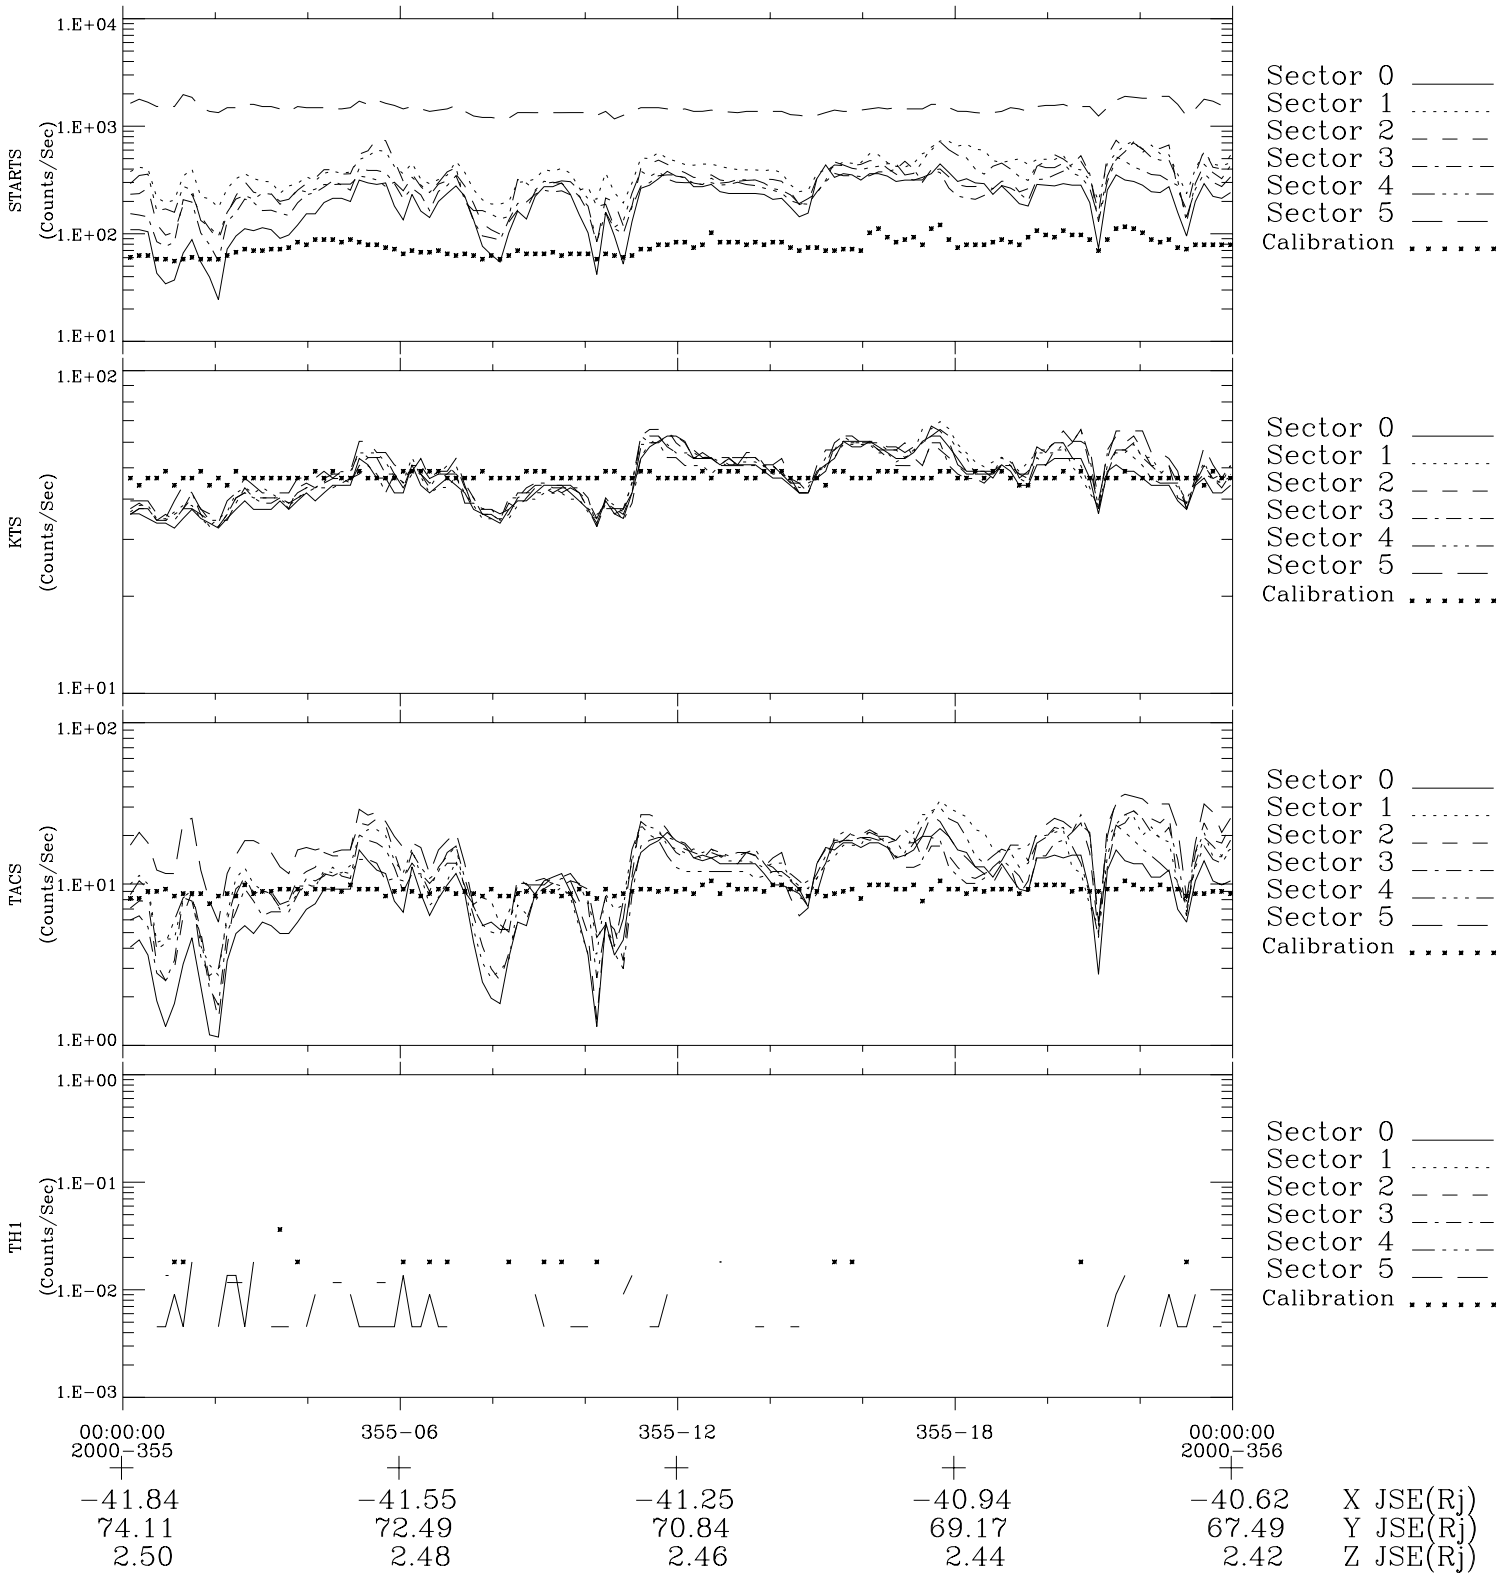

Galileo EPD Real-Time Six-Sector 00355

Software Version: RTLINE_R6 V 1.20
Data Production: 18-05-01
Plot Production: Mon Sep 17 19:41:14 2001

◇ = Jupiter look direction
□ = Corotation look direction