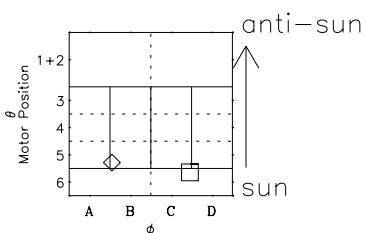

Galileo EPD Real-Time Six-Sector 00355

Software Version: RTLINE_R6 V 1.20
Data Production: 18-05-01
Plot Production: Mon Sep 17 19:41:14 2001

◇ = Jupiter look direction
□ = Corotation look direction