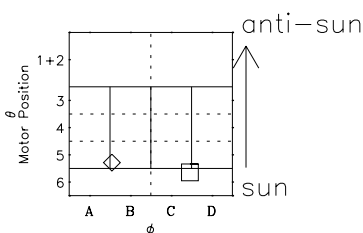

Galileo EPD Real-Time Six-Sector 00355

Software Version: RTLINE_R6 V 1.20
Data Production: 18-05-01
Plot Production: Mon Sep 17 19:41:14 2001

◇ = Jupiter look direction
□ = Corotation look direction