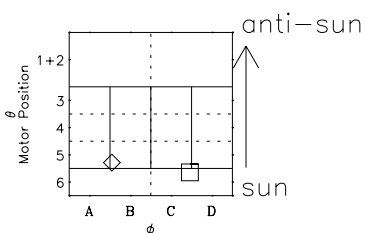

Galileo EPD Real-Time Six-Sector 00355

Software Version: RTLINE_R6 V 1.20
Data Production: 18-05-01
Plot Production: Mon Sep 17 19:41:13 2001

- ◇ = Jupiter look direction
- = Corotation look direction