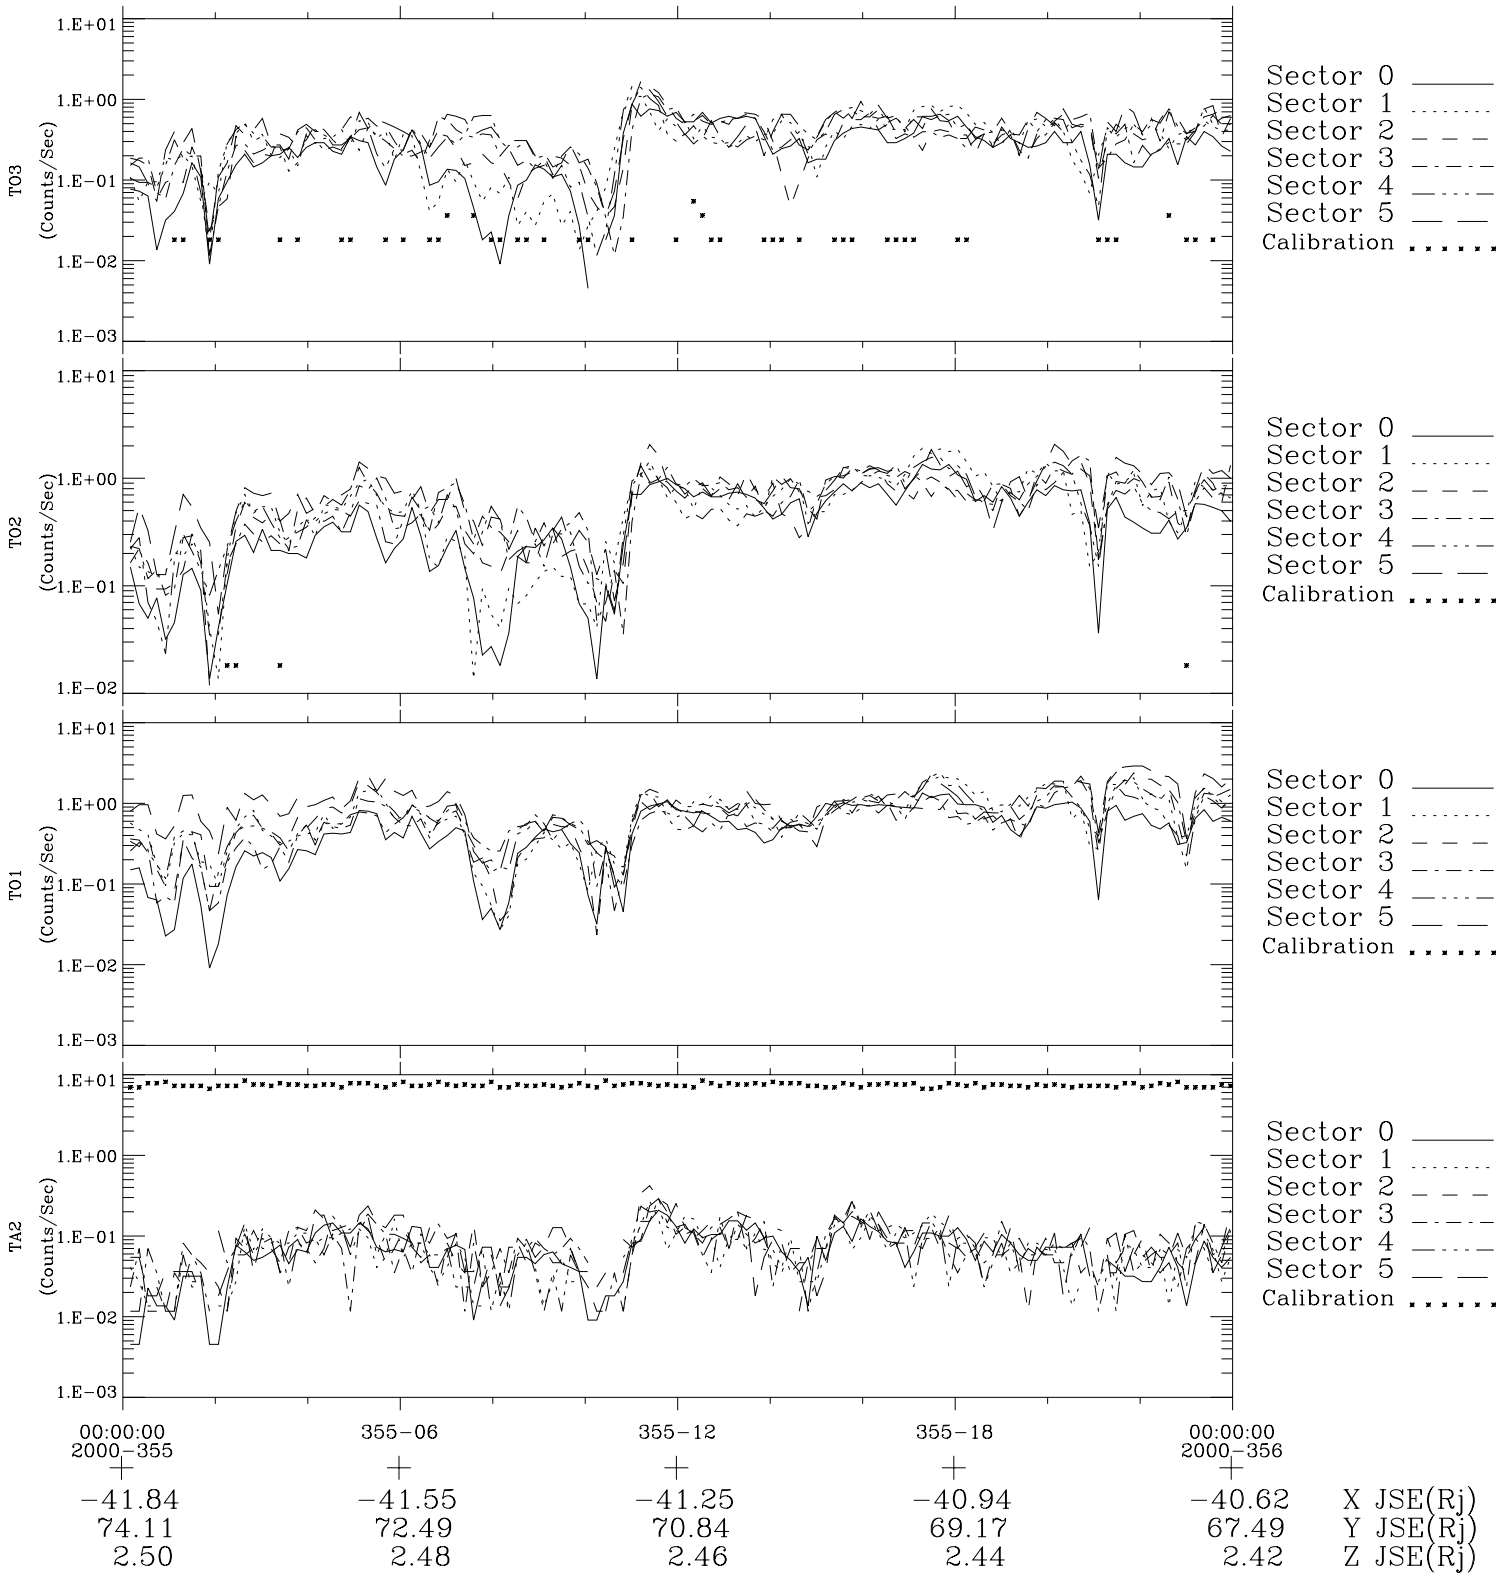

Galileo EPD Real-Time Six-Sector 00355

Software Version: RTLINE_R6 V 1.20
Data Production: 18-05-01
Plot Production: Mon Sep 17 19:41:13 2001

- ◇ = Jupiter look direction
- = Corotation look direction