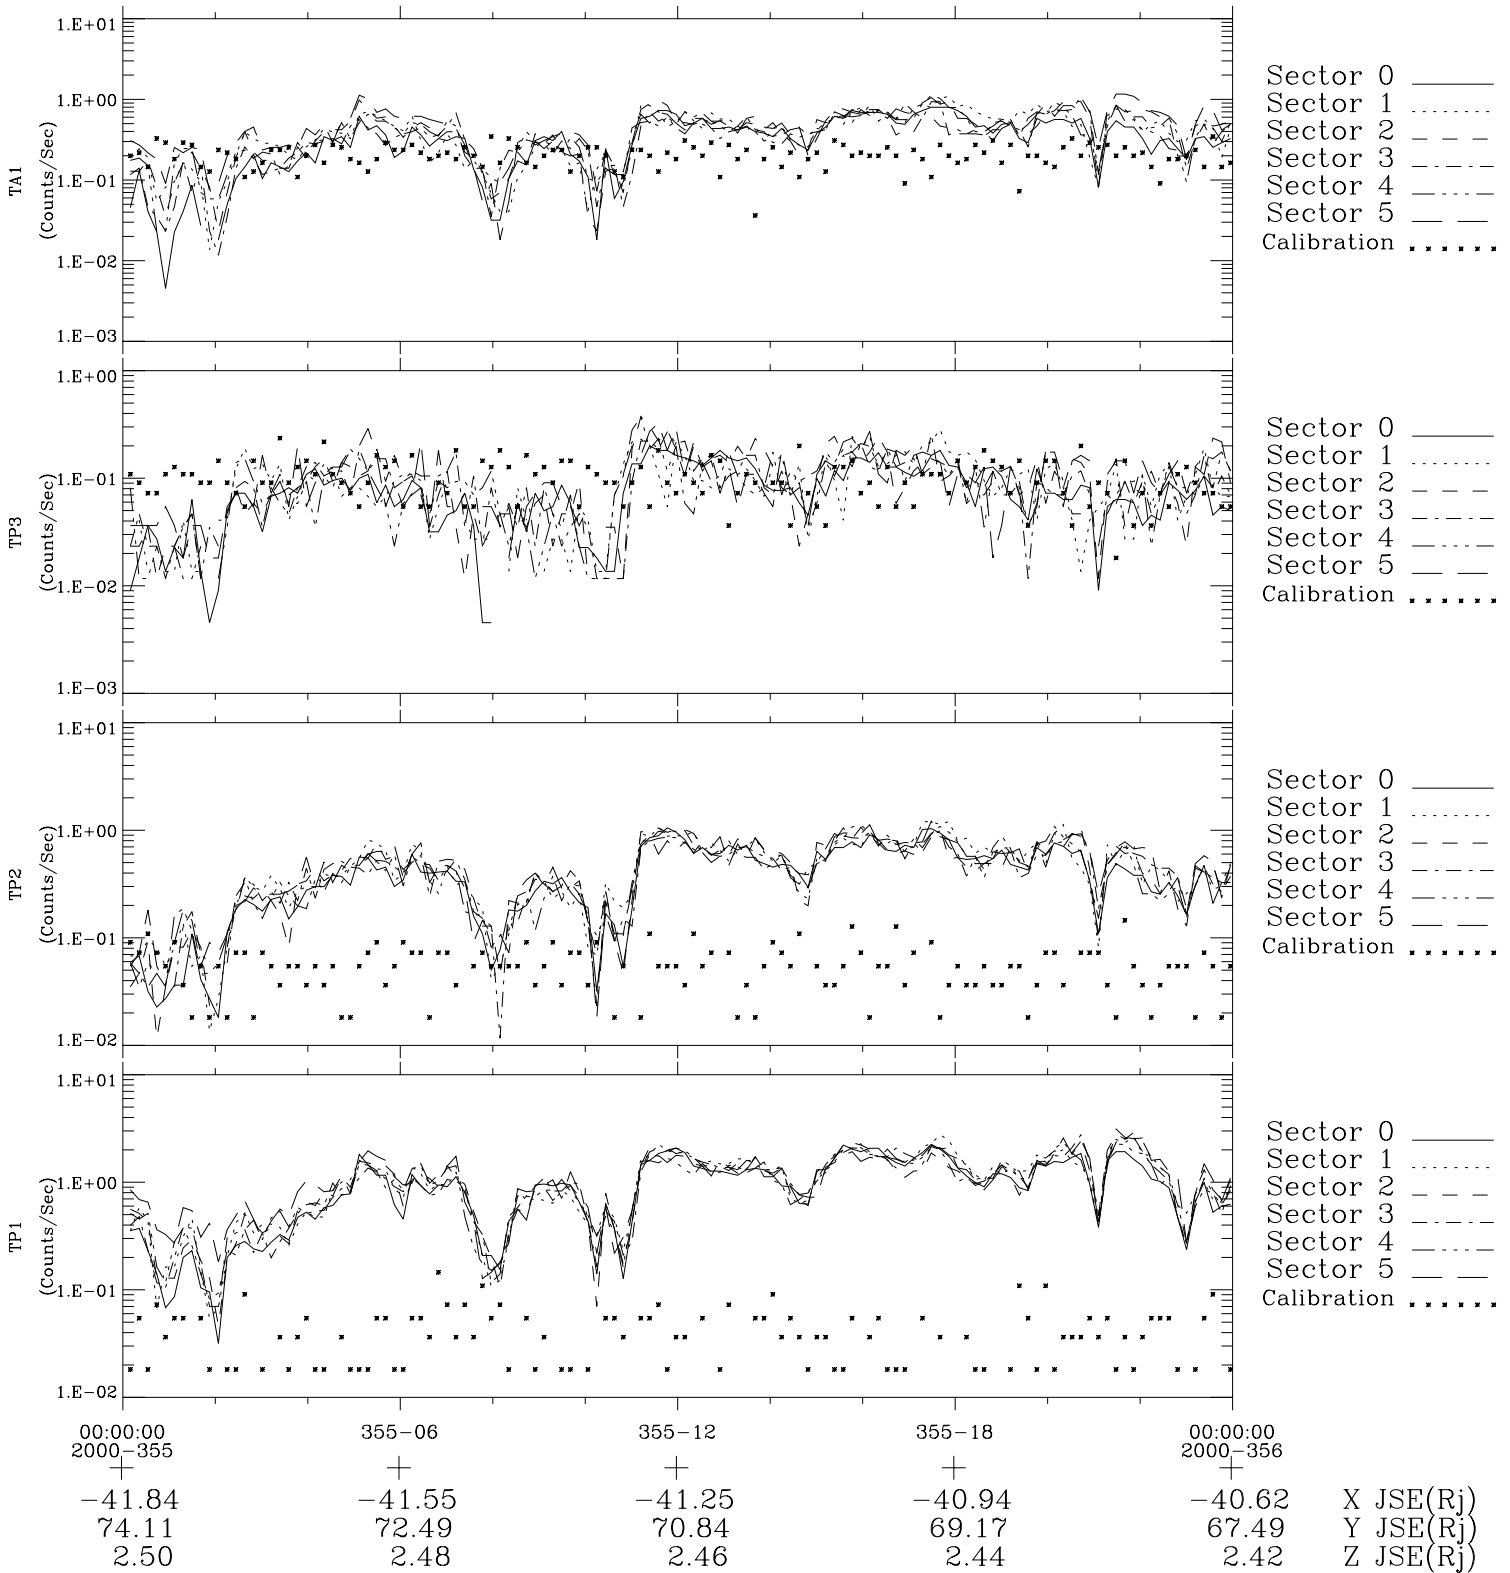

Galileo EPD Real-Time Six-Sector 00355

Software Version: RTLINE_R6 V 1.20
Data Production: 18-05-01
Plot Production: Mon Sep 17 19:41:13 2001

◇ = Jupiter look direction
□ = Corotation look direction