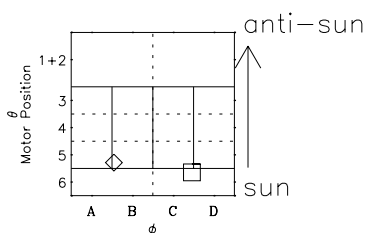

Galileo EPD Real-Time Six-Sector 00355

Software Version: RTLINE_R6 V 1.20
Data Production: 18-05-01
Plot Production: Mon Sep 17 19:41:13 2001

◇ = Jupiter look direction
□ = Corotation look direction