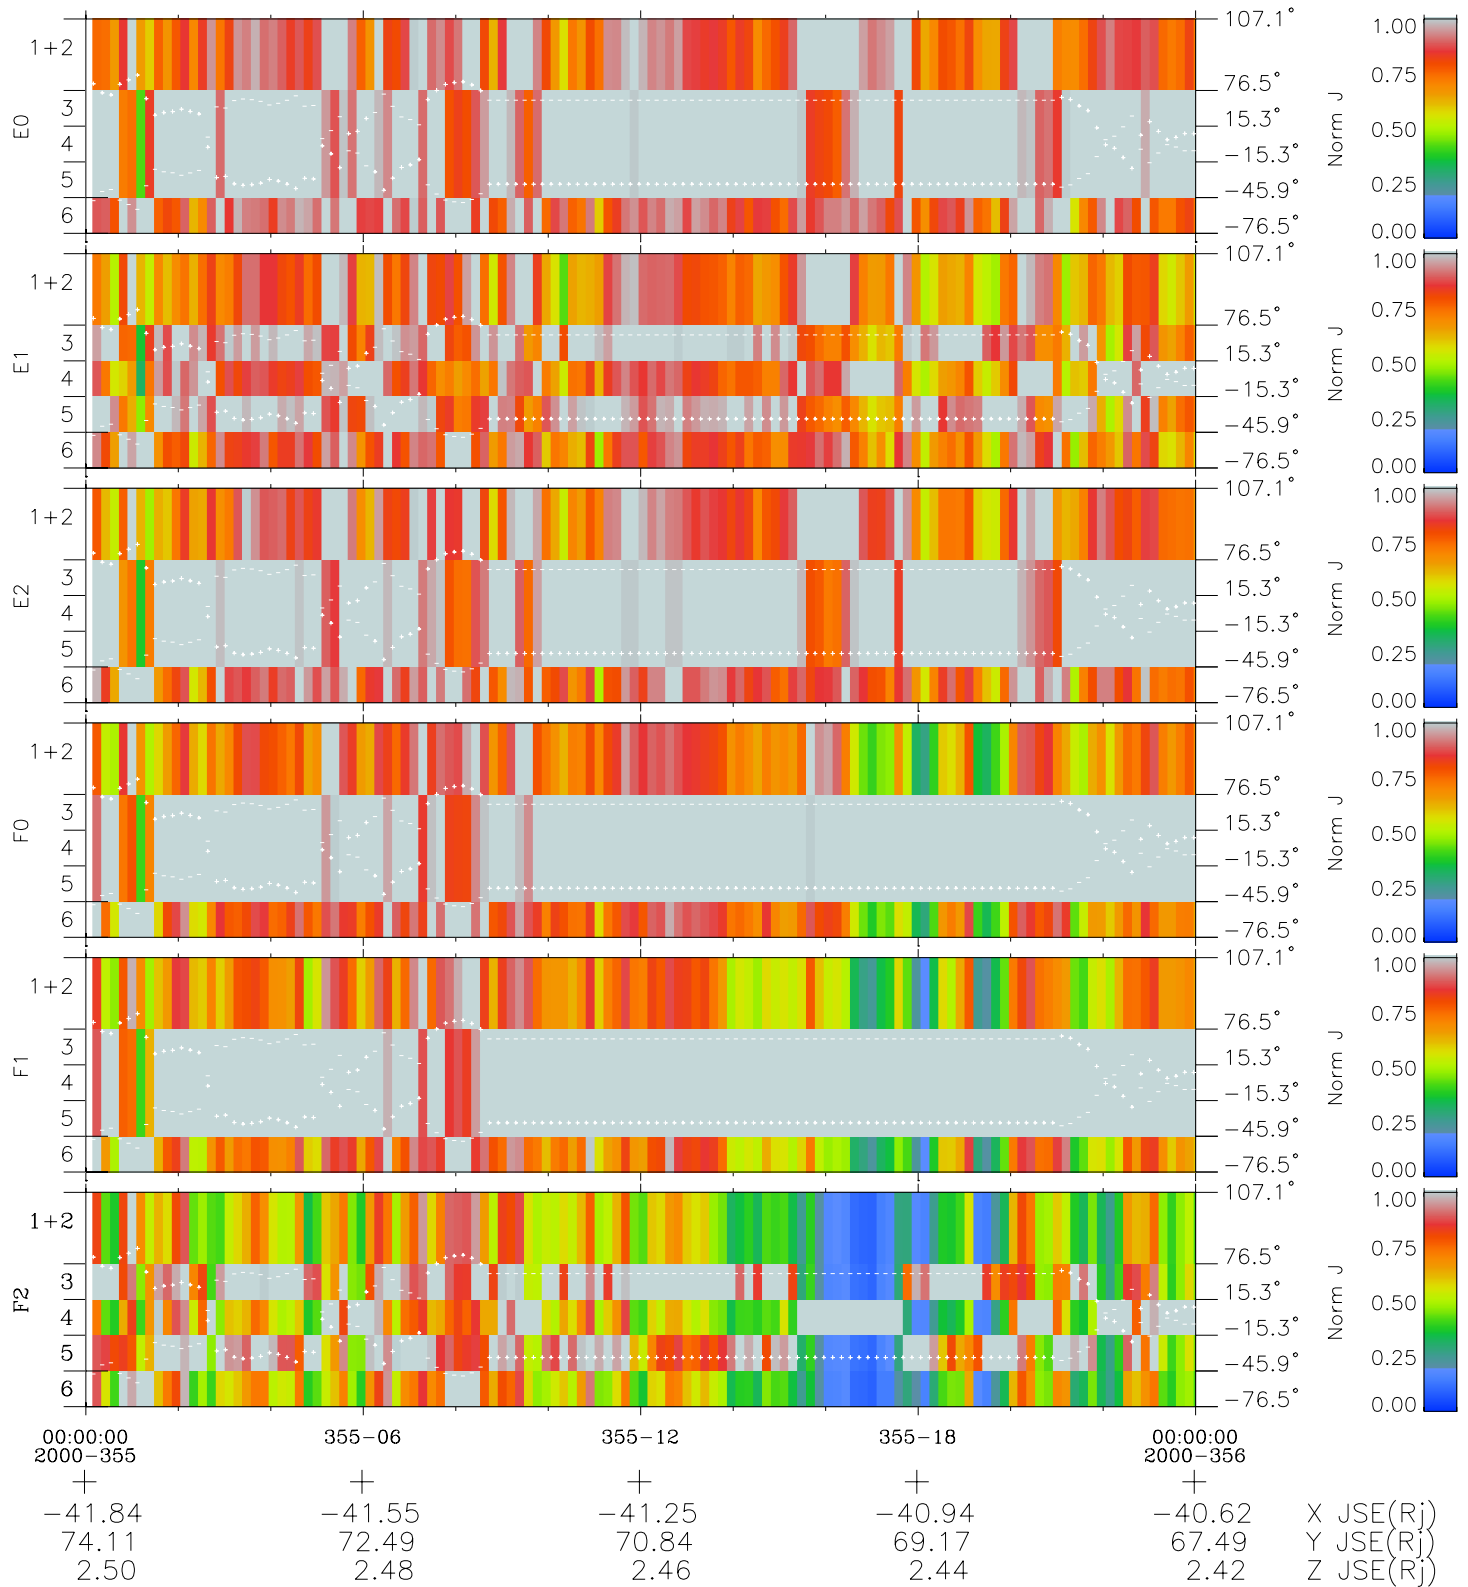

# Galileo EPD Real Elevation Anisotropies 00355

Software Version: RTELEV\_NORM V 1.20  
 Data Production: 18-05-01  
 Plot Production: Mon Sep 17 19:40:30 2001  
 Color File: wondr3  
 Geofactor File: 1.1

- ◇ = Jupiter look direction
- = Corotation look direction