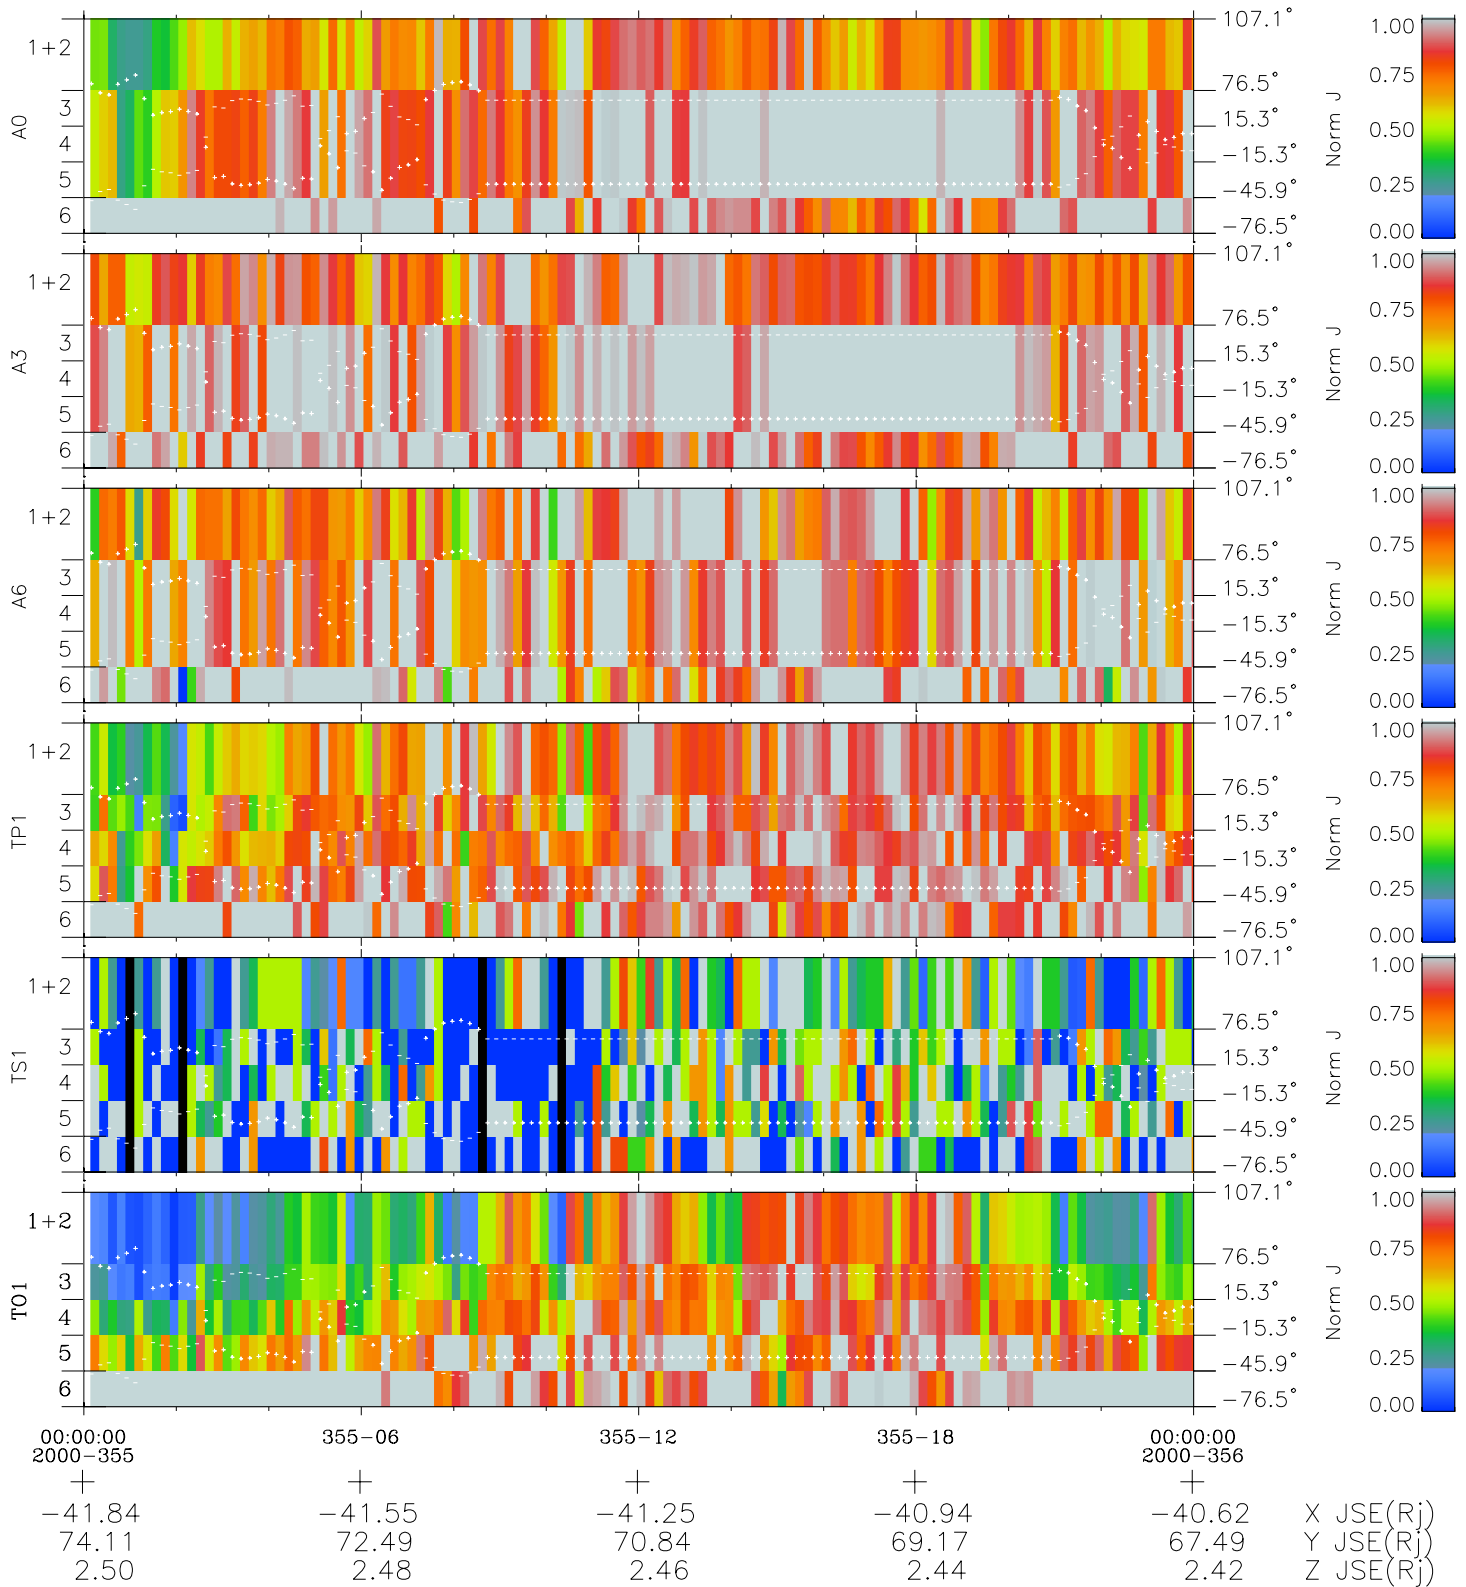

Galileo EPD Real Elevation Anisotropies 00355

Software Version: RTELEV_NORM V 1.20
 Data Production: 18-05-01
 Plot Production: Mon Sep 17 19:40:24 2001
 Color File: wondr3
 Geofactor File: 1.1

- ◇ = Jupiter look direction
- = Corotation look direction