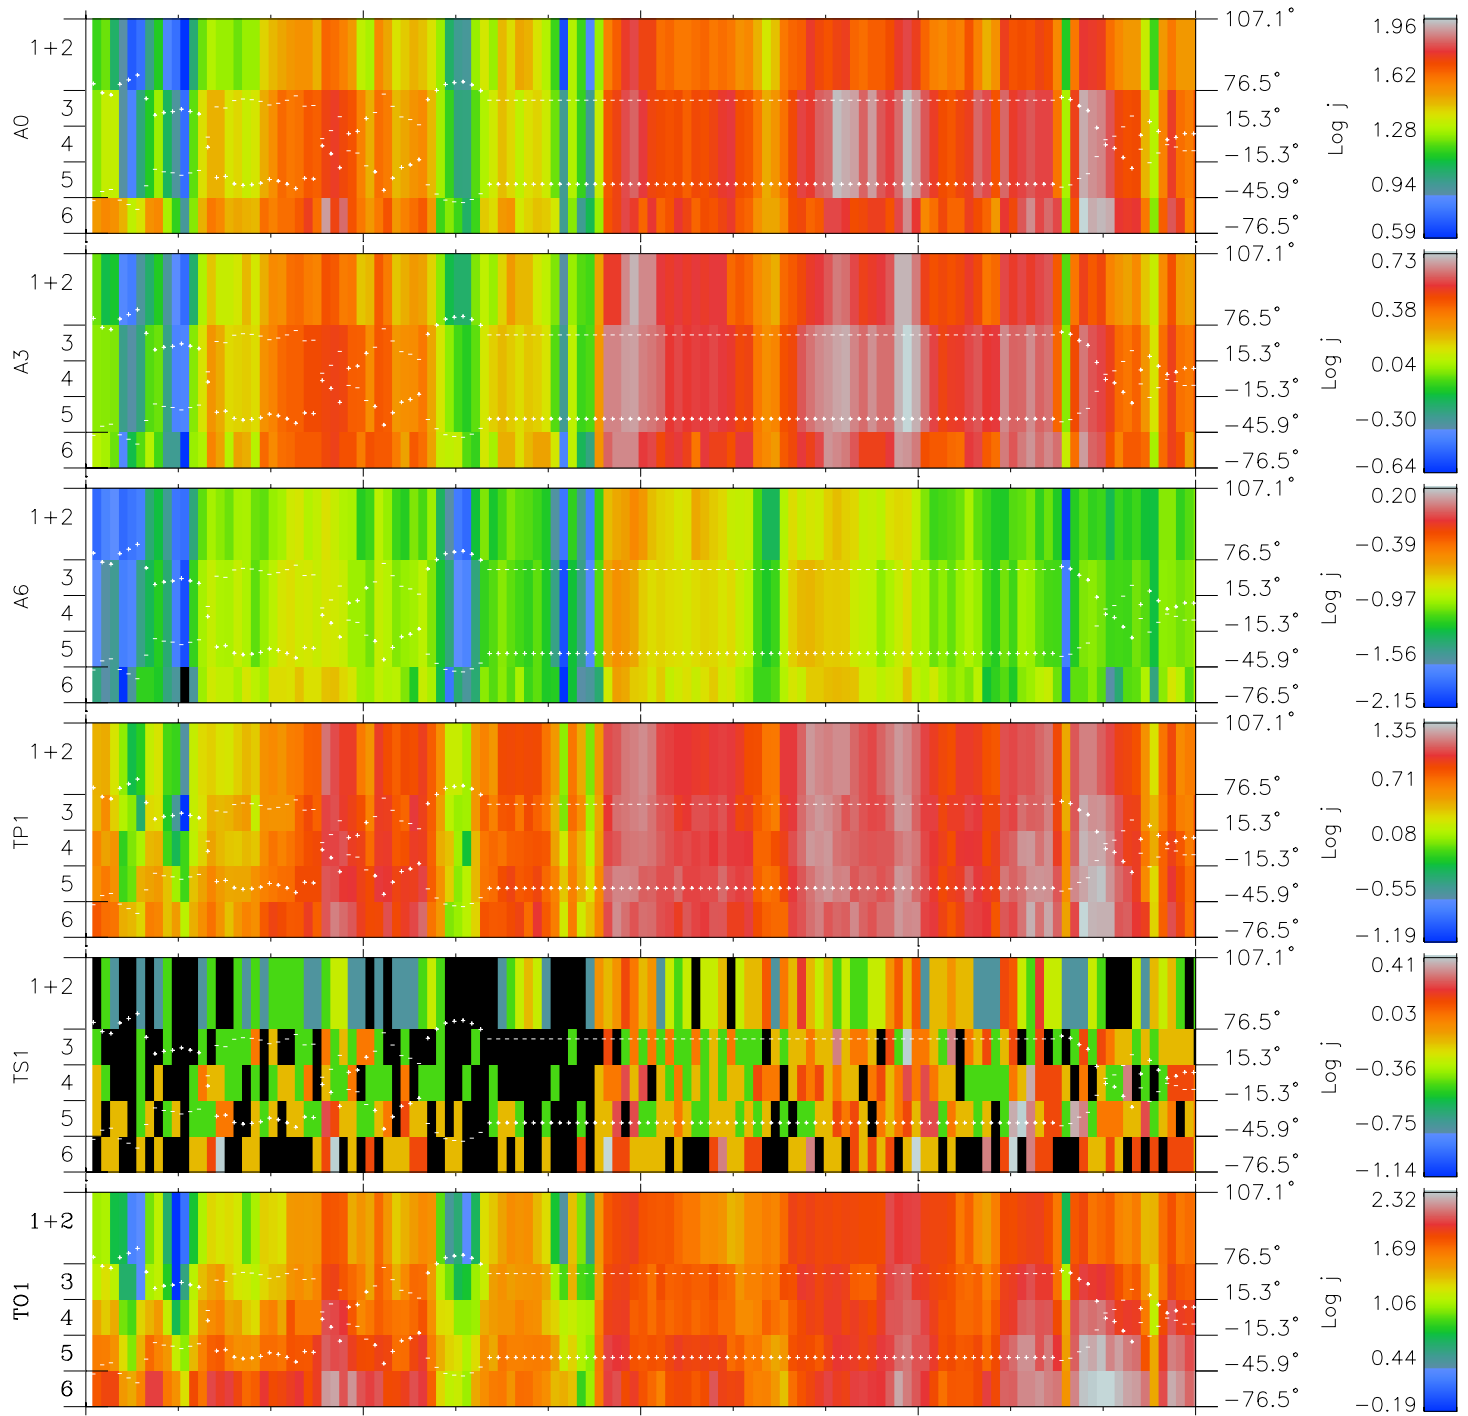

# Galileo EPD Real Elevation Anisotropies 00355

Software Version: RTELEV\_FLUX V 1.20  
Data Production: 18-05-01  
Plot Production: Mon Sep 17 19:40:13 2001  
Color File: wondr3  
Geofactor File: 1.1

00:00:00 2000-355	355-06	355-12	355-18	00:00:00 2000-356	X JSE( $R_j$ )	Y JSE( $R_j$ )	Z JSE( $R_j$ )
+	+	+	+	+			
-41.84	-41.55	-41.25	-40.94	-40.62			
74.11	72.49	70.84	69.17	67.49			
2.50	2.48	2.46	2.44	2.42			

- ◇ = Jupiter look direction
- = Corotation look direction