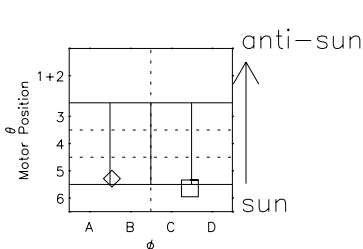

# Galileo EPD Real Elevation Anisotropies 00355

Software Version: RTELEV\_FLUX V 1.20  
Data Production: 18-05-01  
Plot Production: Mon Sep 17 19:40:13 2001  
Color File: wondr3  
Geofactor File: 1.1

00:00:00 2000-355	355-06	355-12	355-18	00:00:00 2000-356	X JSE( $R_j$ )	Y JSE( $R_j$ )	Z JSE( $R_j$ )
+	+	+	+	+			
-41.84	-41.55	-41.25	-40.94	-40.62			
74.11	72.49	70.84	69.17	67.49			
2.50	2.48	2.46	2.44	2.42			

- ◇ = Jupiter look direction
- = Corotation look direction