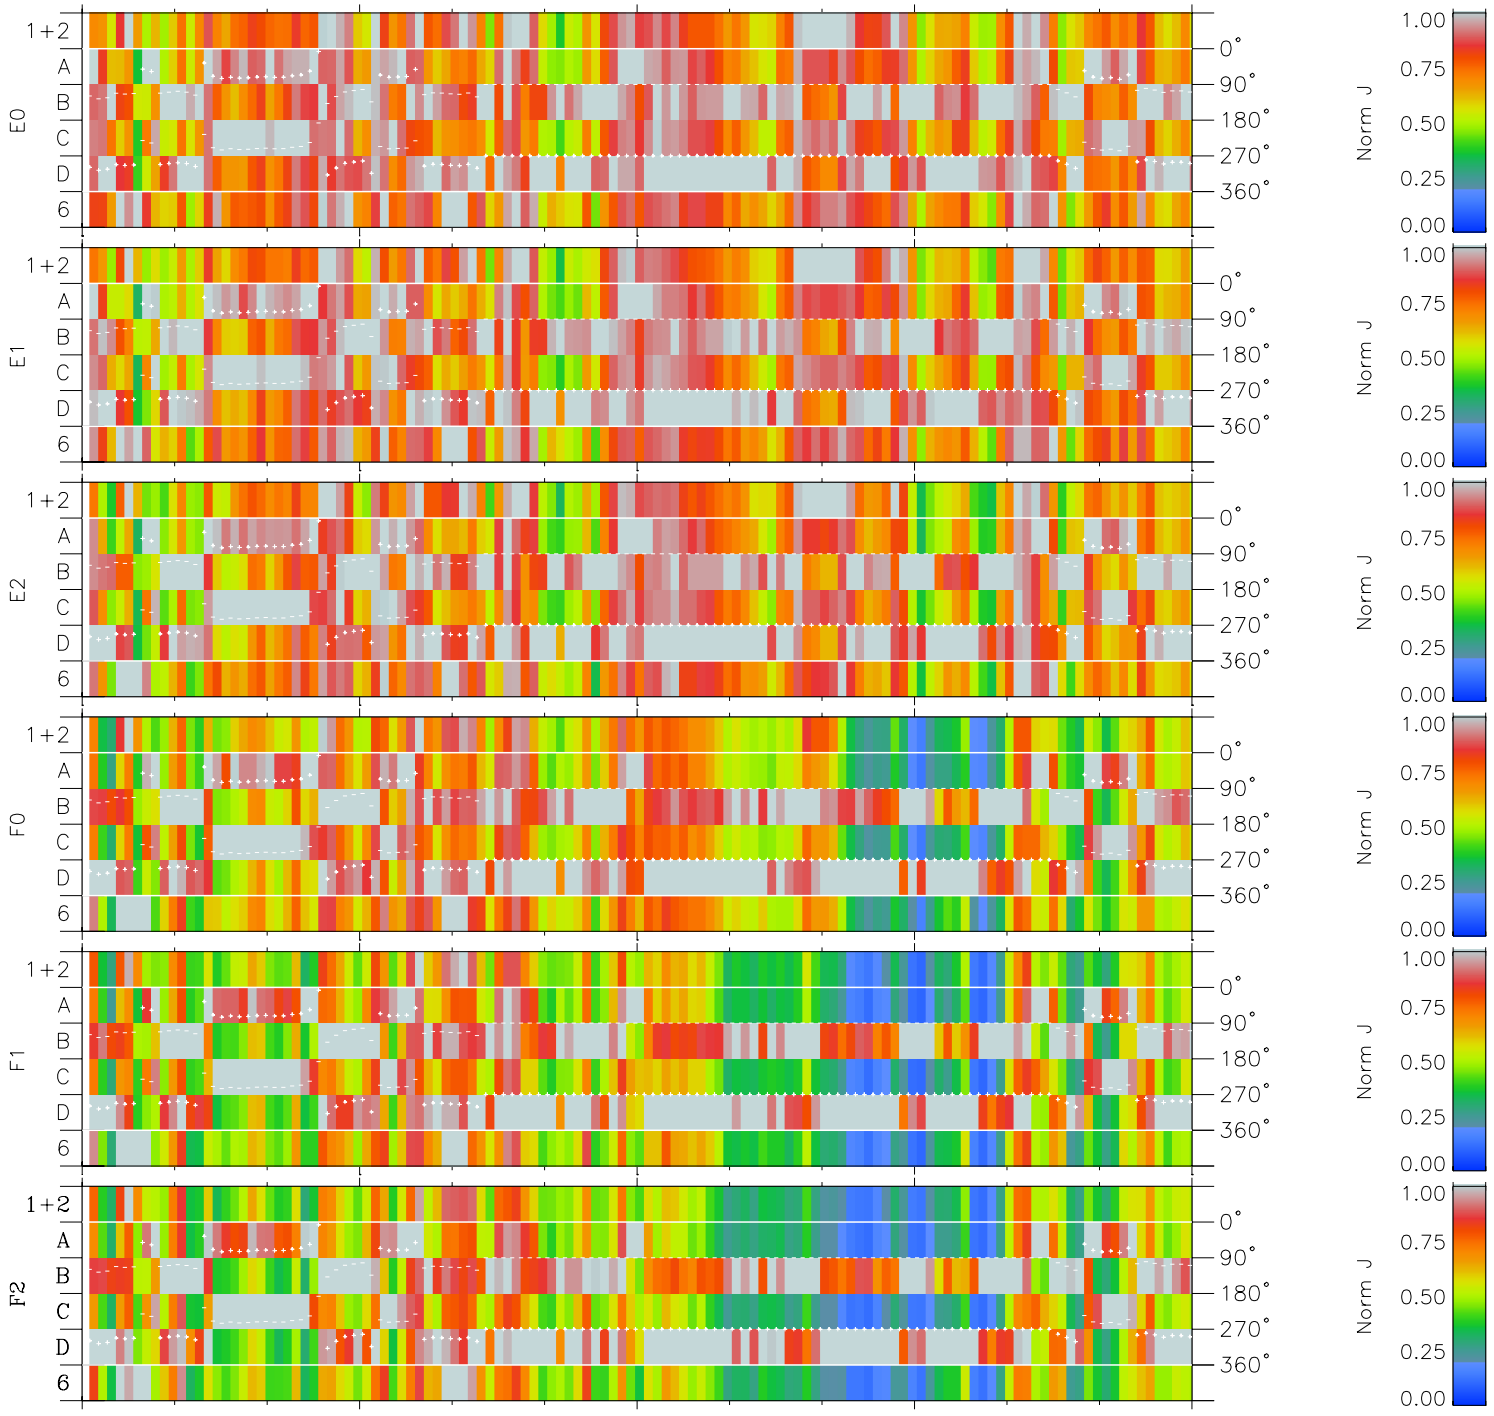

# Galileo EPD Real Time Azimuth Anisotropies 00355

Software Version: RTAZIM\_NORM V 1.20  
Data Production: 18-05-01  
Plot Production: Mon Sep 17 19:41:01 2001  
Color File: wondr3  
Geofactor File: 1.1

00:00:00 2000-355	355-06	355-12	355-18	00:00:00 2000-356	
+	+	+	+	+	X JSE(R <sub>j</sub> )
-41.84	-41.55	-41.25	-40.94	-40.62	Y JSE(R <sub>j</sub> )
74.11	72.49	70.84	69.17	67.49	Z JSE(R <sub>j</sub> )
2.50	2.48	2.46	2.44	2.42	

- ◇ = Jupiter look direction
- = Corotation look direction