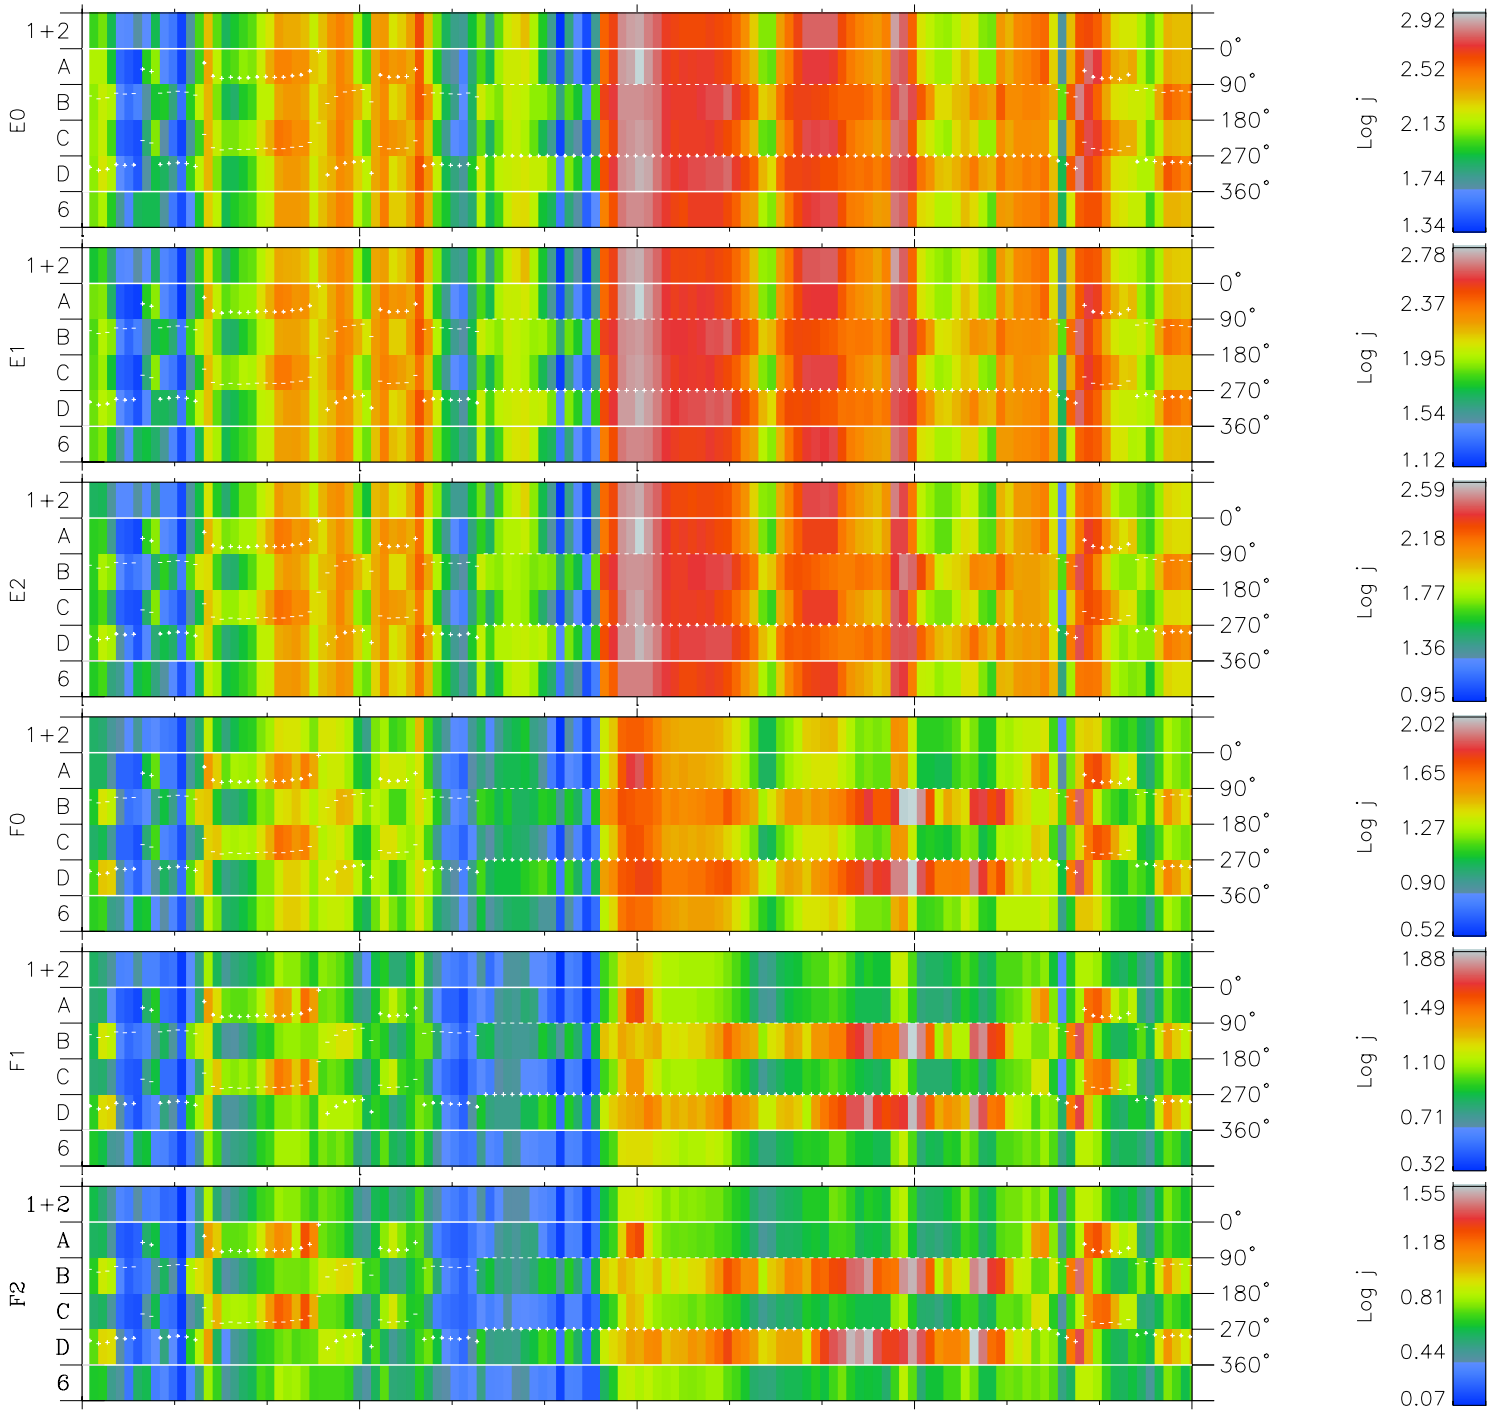

Galileo EPD Real Time Azimuth Anisotropies 00355

Software Version: RTAZIM_FLUX V 1.20
 Data Production: 18-05-01
 Plot Production: Mon Sep 17 19:40:50 2001
 Color File: wondr3
 Geofactor File: 1.1

00:00:00 2000-355	355-06	355-12	355-18	00:00:00 2000-356	
+	+	+	+	+	X JSE(R _j)
-41.84	-41.55	-41.25	-40.94	-40.62	Y JSE(R _j)
74.11	72.49	70.84	69.17	67.49	Z JSE(R _j)
2.50	2.48	2.46	2.44	2.42	

- ◇ = Jupiter look direction
- = Corotation look direction