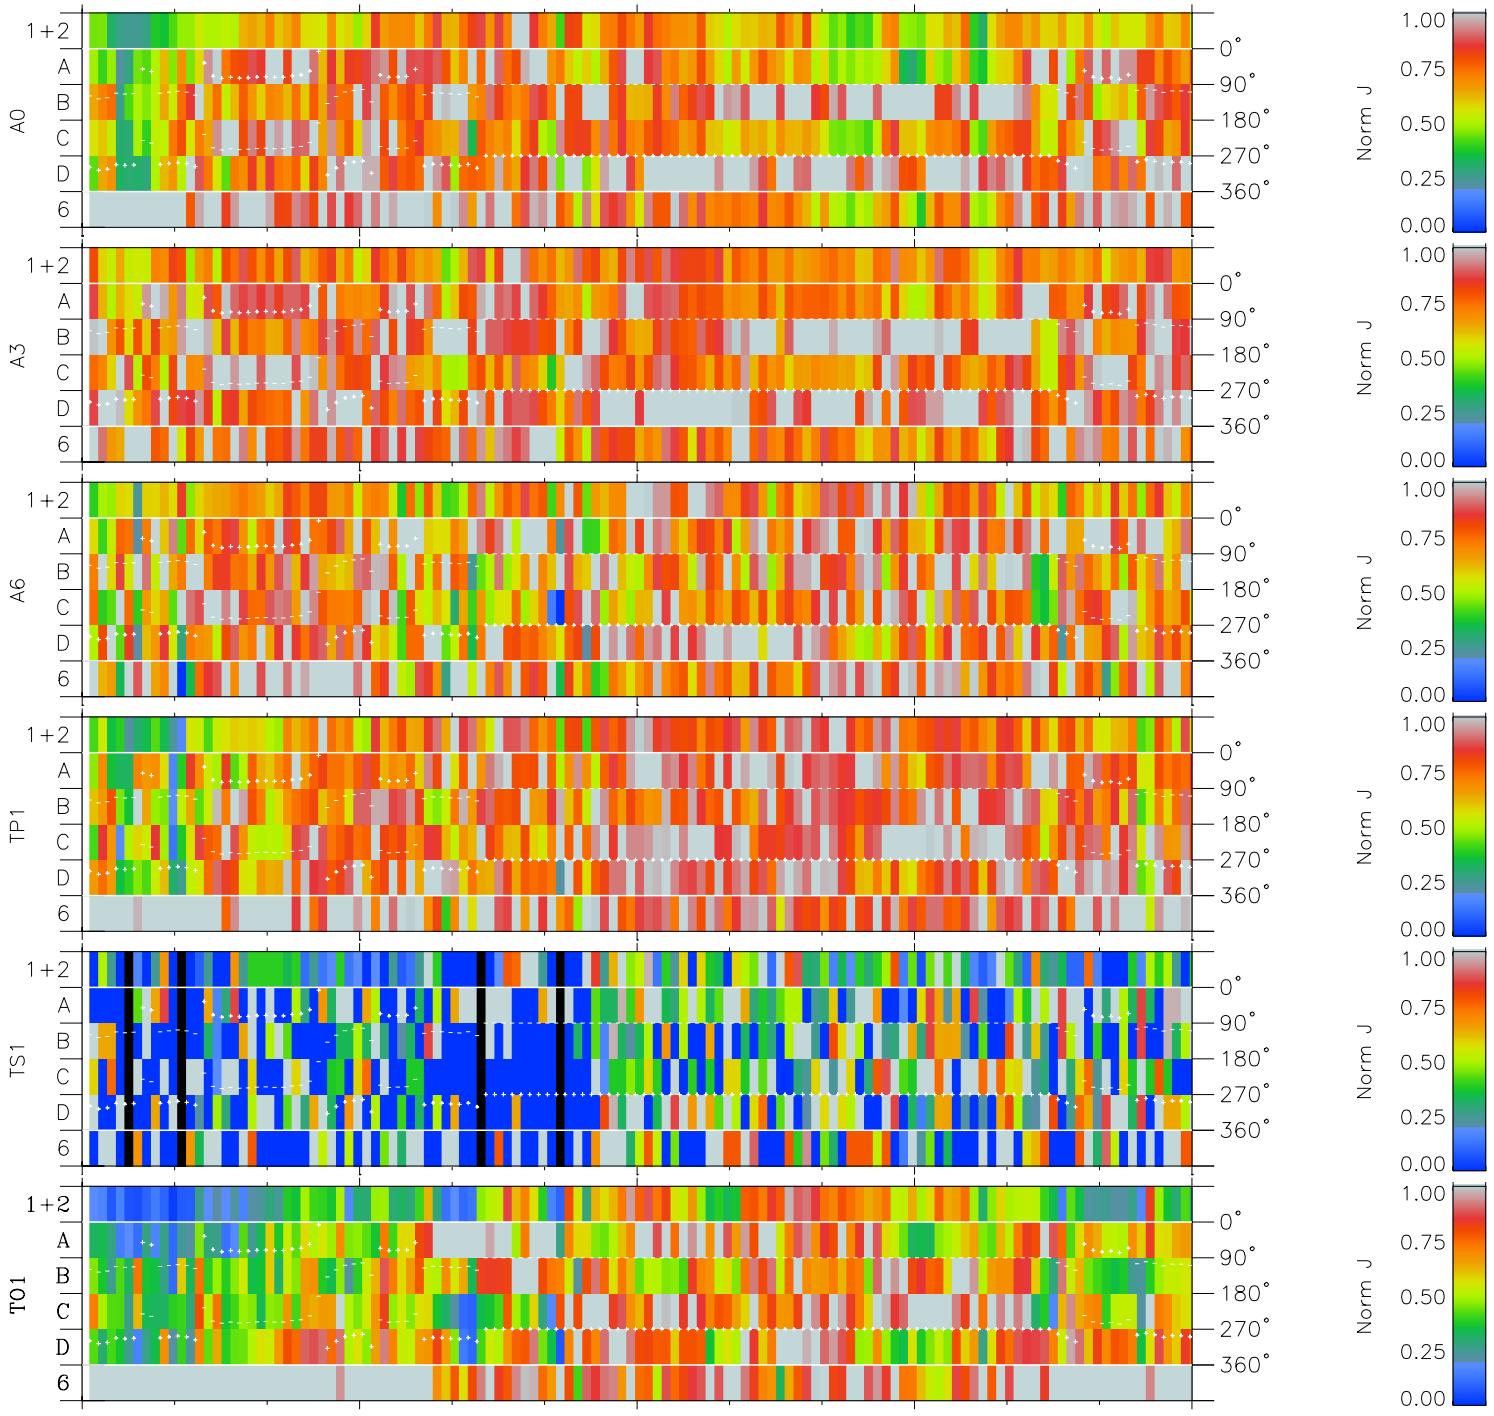

Galileo EPD Real Time Azimuth Anisotropies 00355

Software Version: RTAZIM_NORM V 1.20
Data Production: 18-05-01
Plot Production: Mon Sep 17 19:40:56 2001
Color File: wondr3
Geofactor File: 1.1

00:00:00 2000-355	355-06	355-12	355-18	00:00:00 2000-356	
+	+	+	+	+	X $JSE(R_j)$
-41.84	-41.55	-41.25	-40.94	-40.62	Y $JSE(R_j)$
74.11	72.49	70.84	69.17	67.49	Z $JSE(R_j)$
2.50	2.48	2.46	2.44	2.42	

- ◇ = Jupiter look direction
- = Corotation look direction