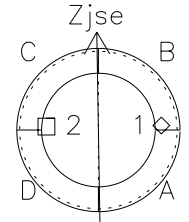

Galileo EPD Real Time Azimuth Anisotropies 00355

Software Version: RTAZIM_MEAN V 1.20
Data Production: 18-05-01
Plot Production: Mon Sep 17 19:40:35 2001
Color File: wondr3
Geofactor File: 1.1

◇ = Jupiter look direction
□ = Corotation look direction