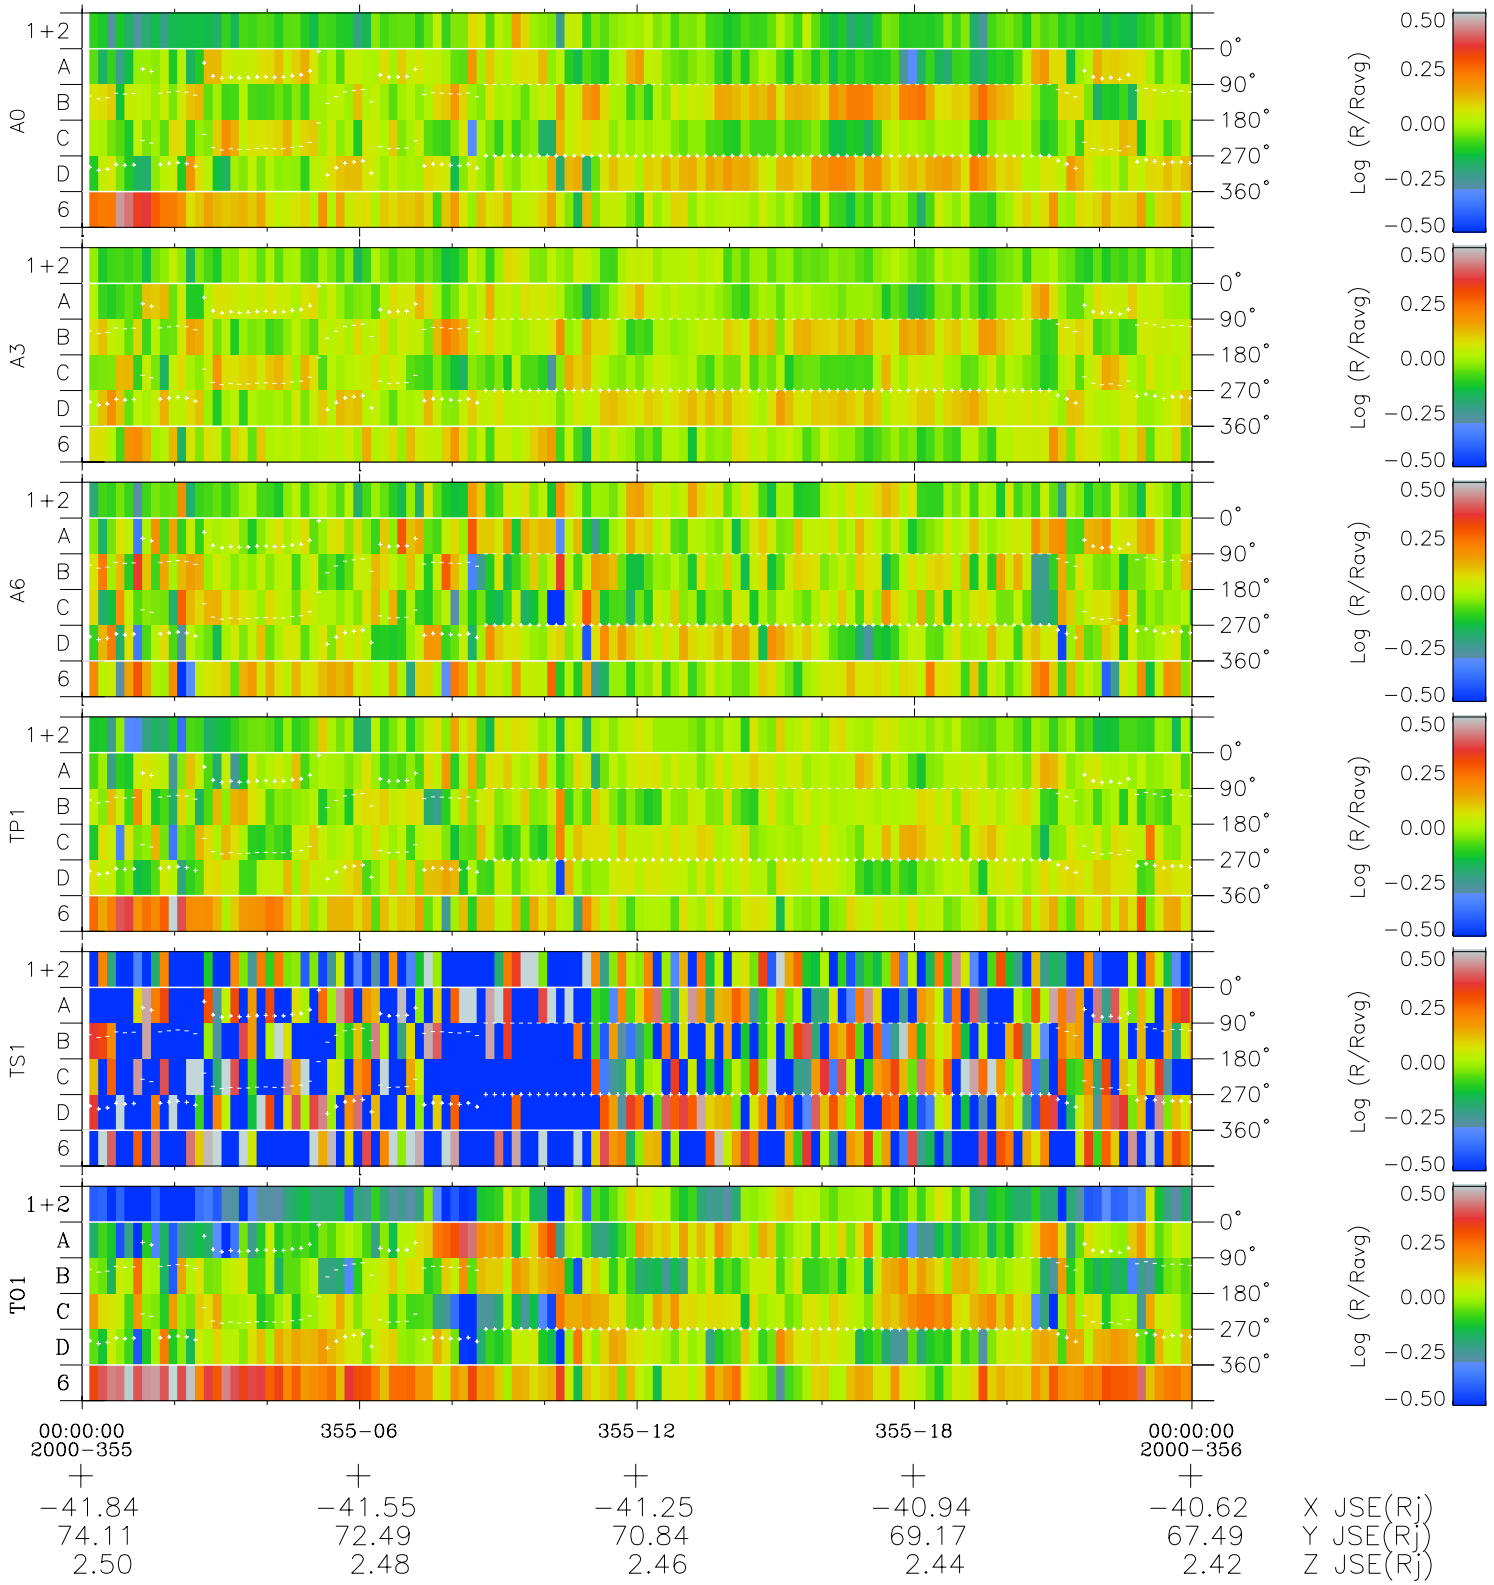

Galileo EPD Real Time Azimuth Anisotropies 00355

Software Version: RTAZIM_MEAN V 1.20
Data Production: 18-05-01
Plot Production: Mon Sep 17 19:40:35 2001
Color File: wondr3
Geofactor File: 1.1

◇ = Jupiter look direction
□ = Corotation look direction