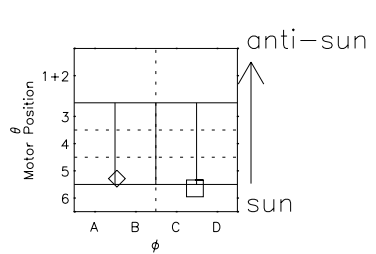

Galileo EPD Real Time Azimuth Anisotropies 00355

Software Version: RTAZIM_MEAN V 1.20
Data Production: 18-05-01
Plot Production: Mon Sep 17 19:40:35 2001
Color File: wondr3
Geofactor File: 1.1

◇ = Jupiter look direction
□ = Corotation look direction