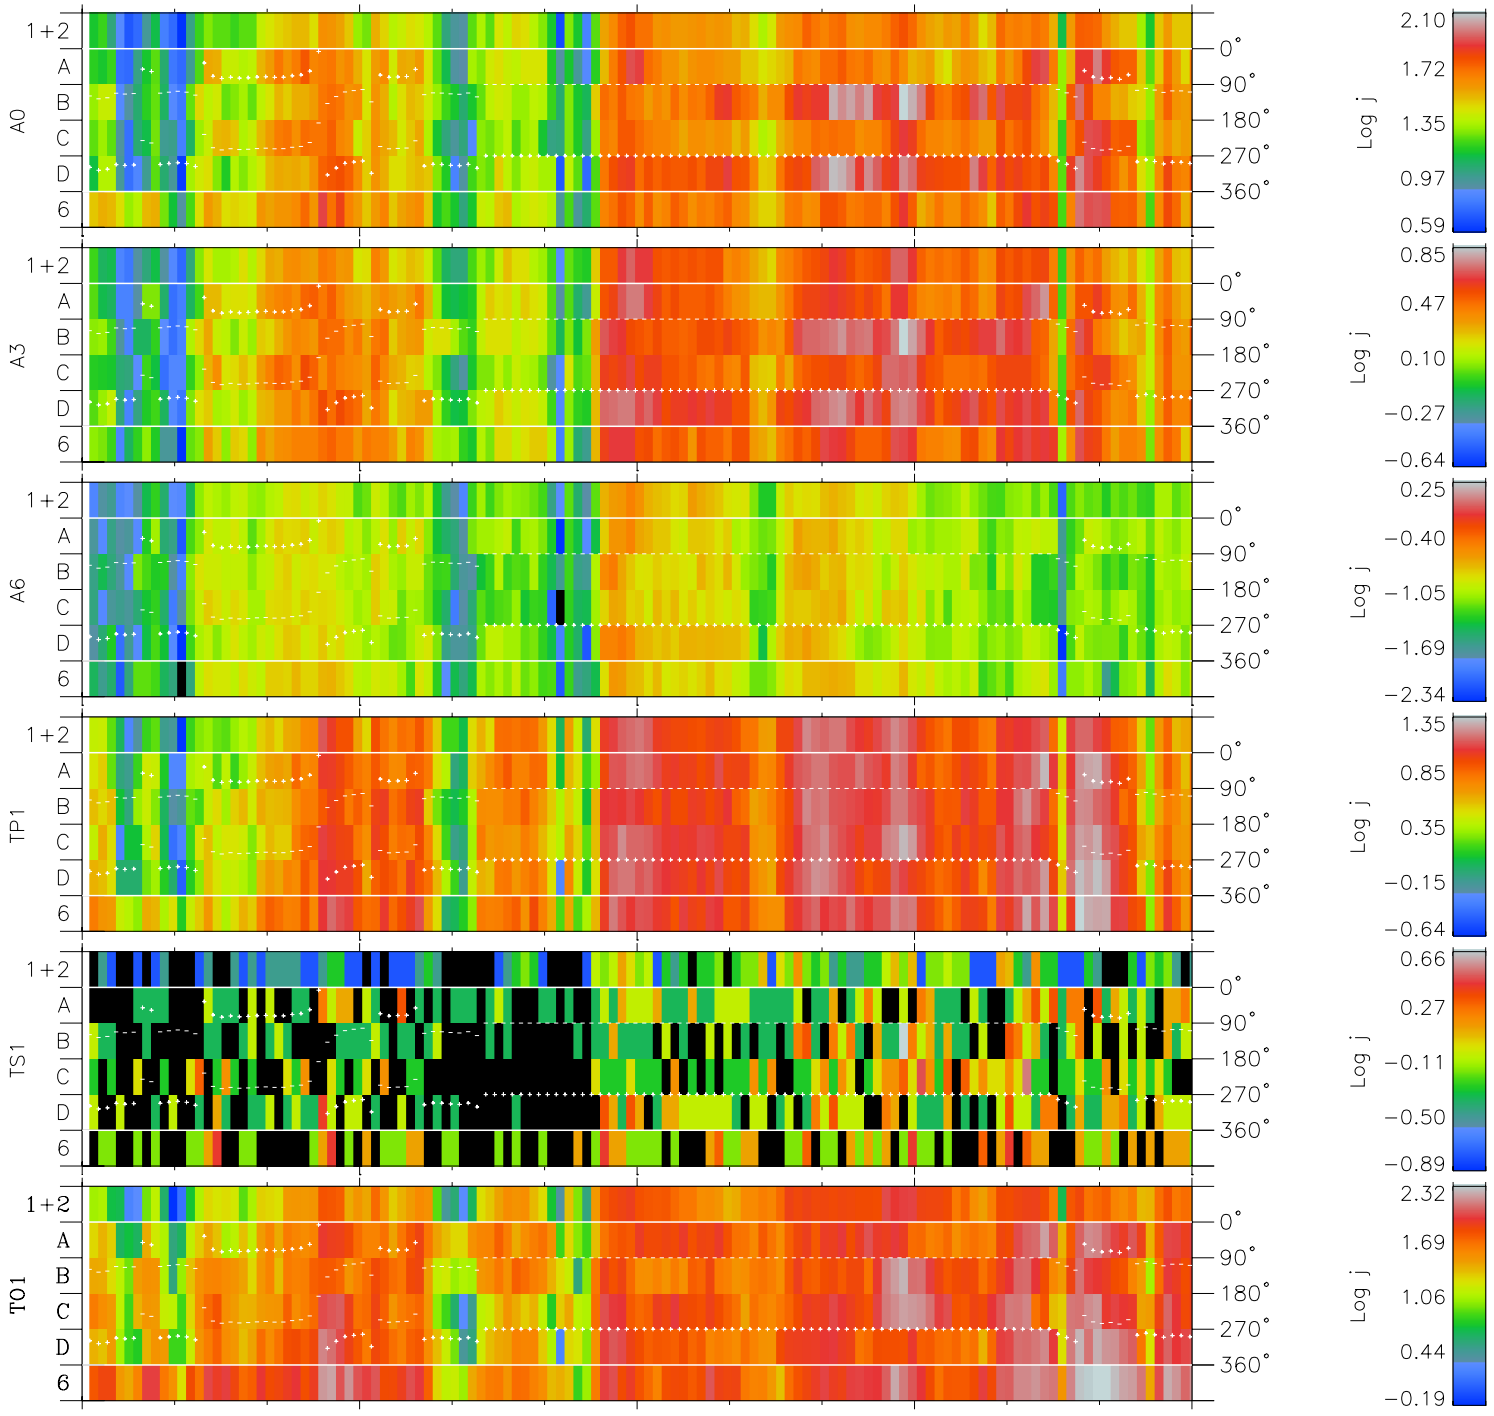

Galileo EPD Real Time Azimuth Anisotropies 00355

Software Version: RTAZIM_FLUX V 1.20
Data Production: 18-05-01
Plot Production: Mon Sep 17 19:40:46 2001
Color File: wondr3
Geofactor File: 1.1

00:00:00 2000-355	355-06	355-12	355-18	00:00:00 2000-356	
+	+	+	+	+	X JSE(R _j)
-41.84	-41.55	-41.25	-40.94	-40.62	Y JSE(R _j)
74.11	72.49	70.84	69.17	67.49	Z JSE(R _j)
2.50	2.48	2.46	2.44	2.42	

◇ = Jupiter look direction
□ = Corotation look direction