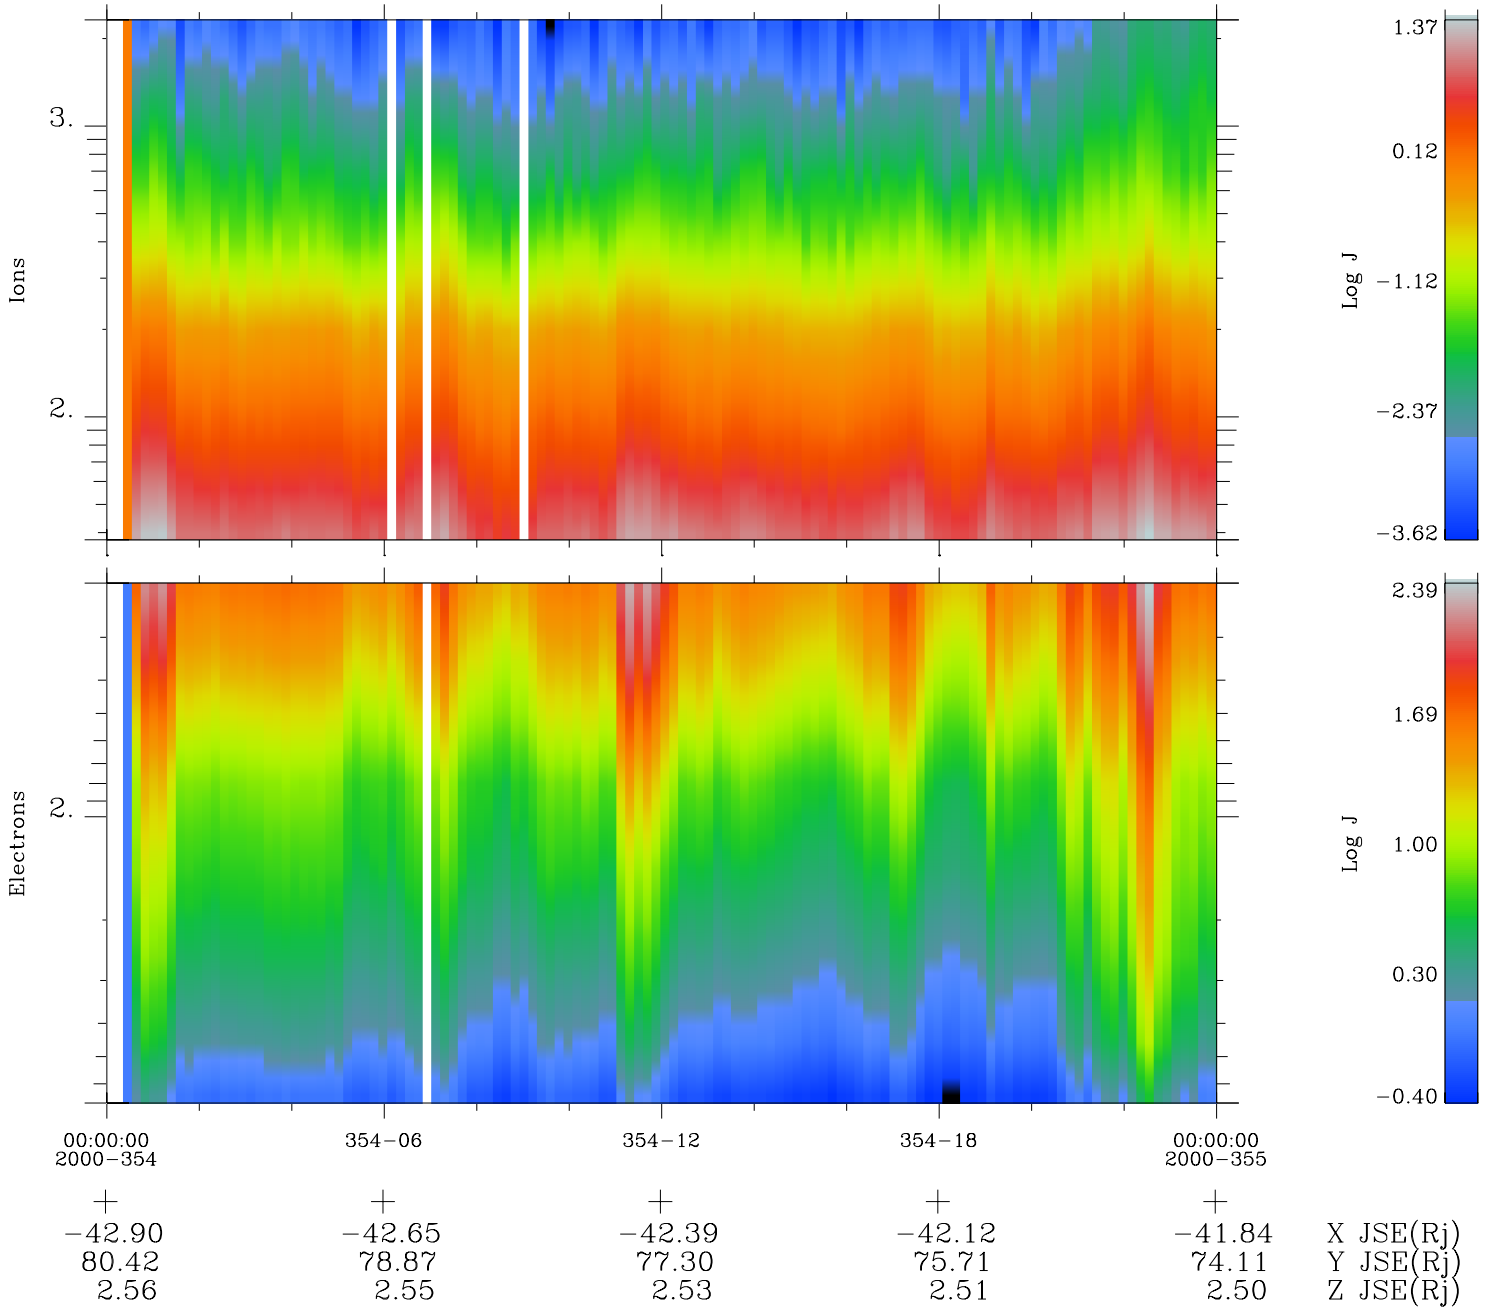

# Galileo EPD Real Time Omni Spectrum 00354

Software Version: RTSPEC\_OMNI V 1.20  
 Data Production: 18-05-01  
 Plot Production: Mon Sep 17 19:31:11 2001  
 Color File: wondr3  
 Geofactor File: 1.1

◇ = Jupiter look direction  
 □ = Corotation look direction