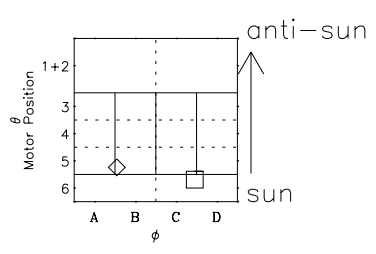

# Galileo EPD Real Time Omni Spectrum 00354

Software Version: RTSPEC\_OMNI V 1.20  
 Data Production: 18-05-01  
 Plot Production: Mon Sep 17 19:31:11 2001  
 Color File: wondr3  
 Geofactor File: 1.1

◇ = Jupiter look direction  
 □ = Corotation look direction