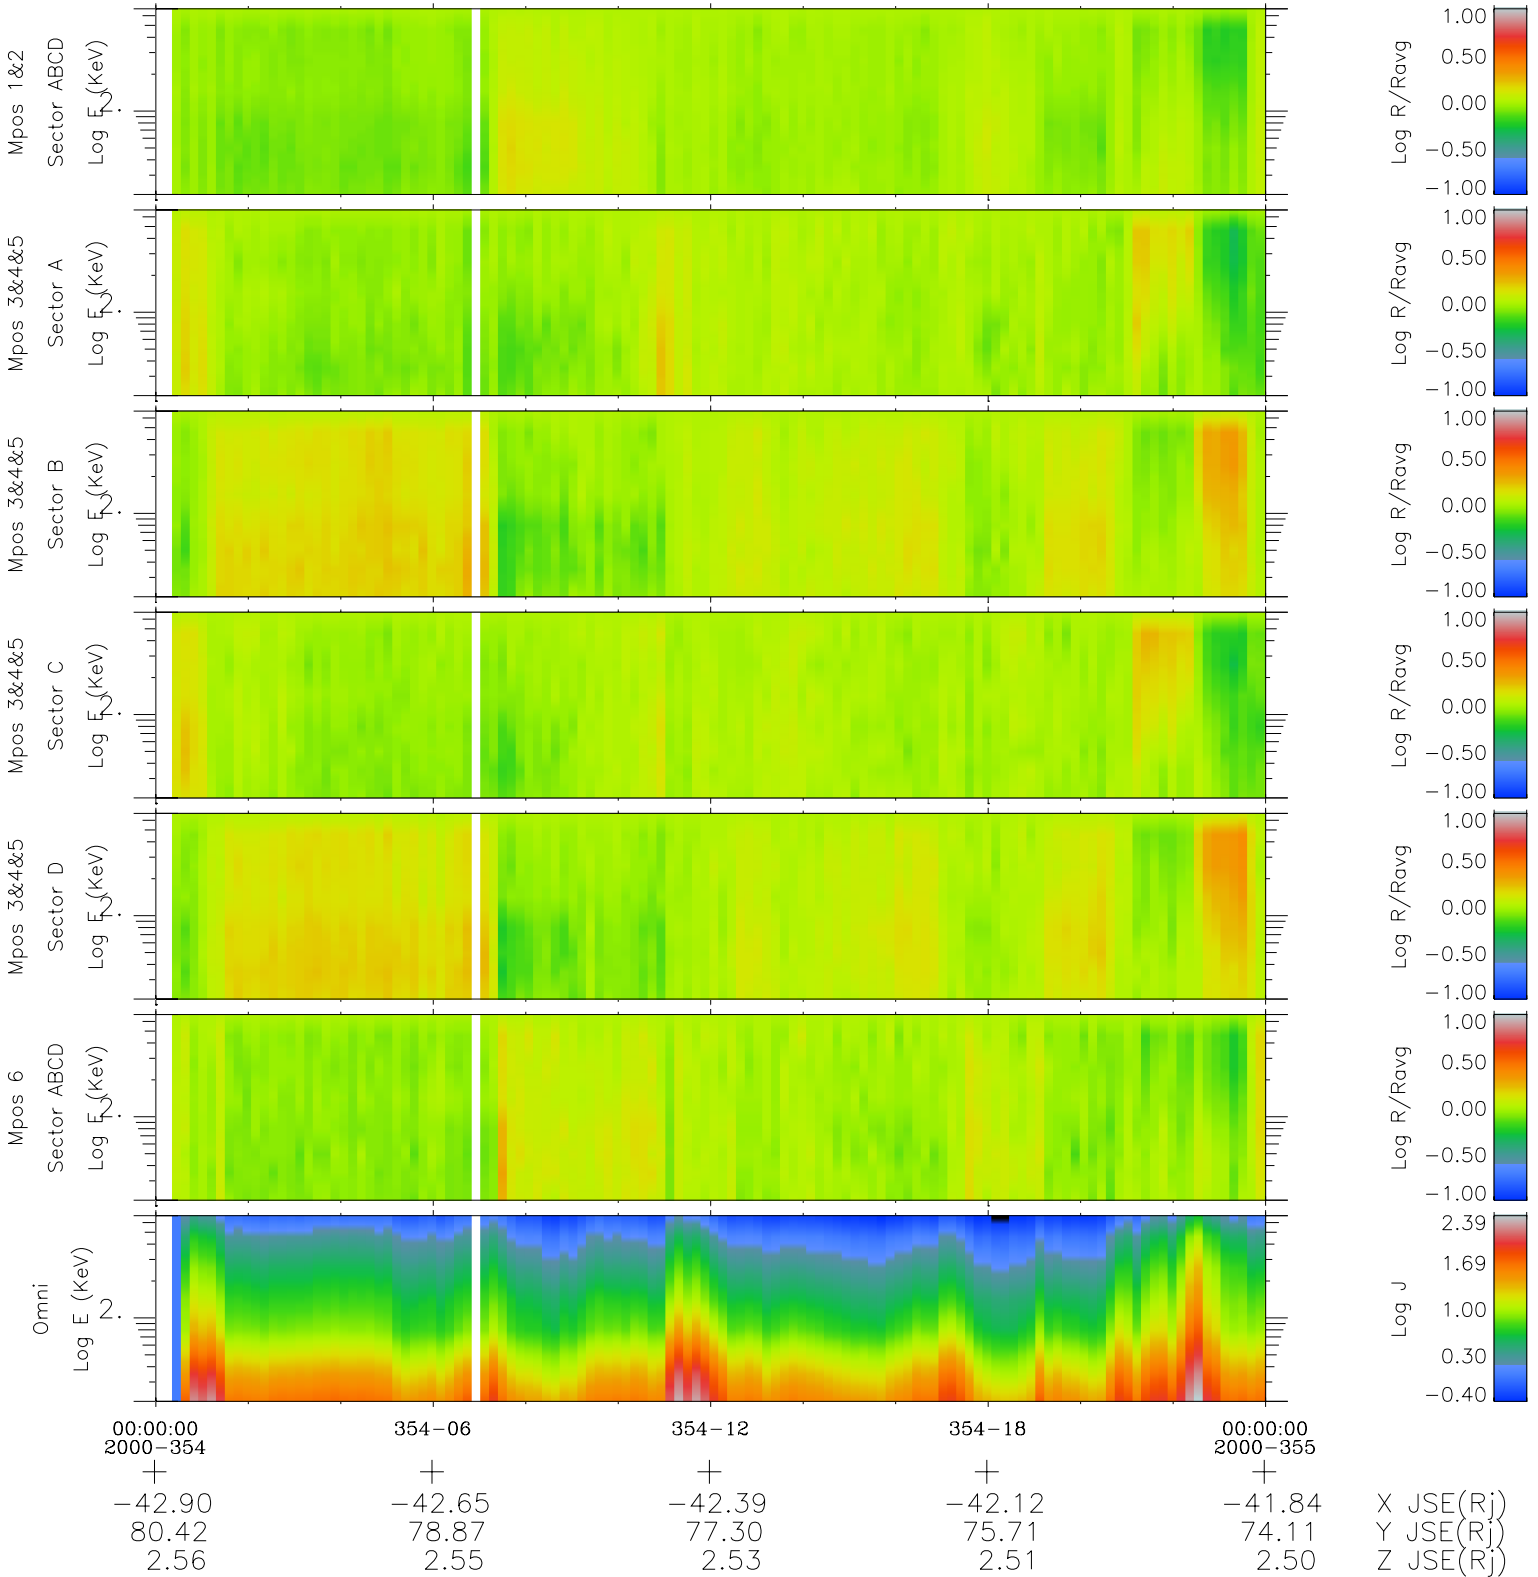

# Galileo EPD Real Time R6 Electrons Spectra 00354

Software Version: RTSPEC\_R6 V 1.20  
 Data Production: 18-05-01  
 Plot Production: Mon Sep 17 19:31:06 2001  
 Color File: wondr3  
 Geofactor File: 1.1

- ◇ = Jupiter look direction
- = Corotation look direction