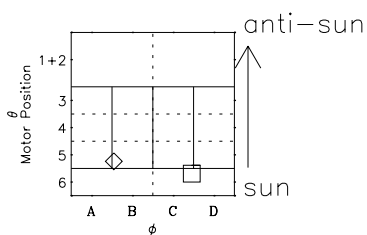

# Galileo EPD Real-Time Omni 00354

Software Version: RTLINE\_OMNI V 1.20  
Data Production: 18-05-01  
Plot Production: Mon Sep 17 19:33:06 2001

- ◇ = Jupiter look direction
- = Corotation look direction