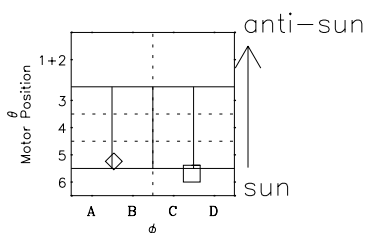

Galileo EPD Real-Time Six-Sector 00354

Software Version: RTLINE_R6 V 1.20
Data Production: 18-05-01
Plot Production: Mon Sep 17 19:33:14 2001

◇ = Jupiter look direction
□ = Corotation look direction