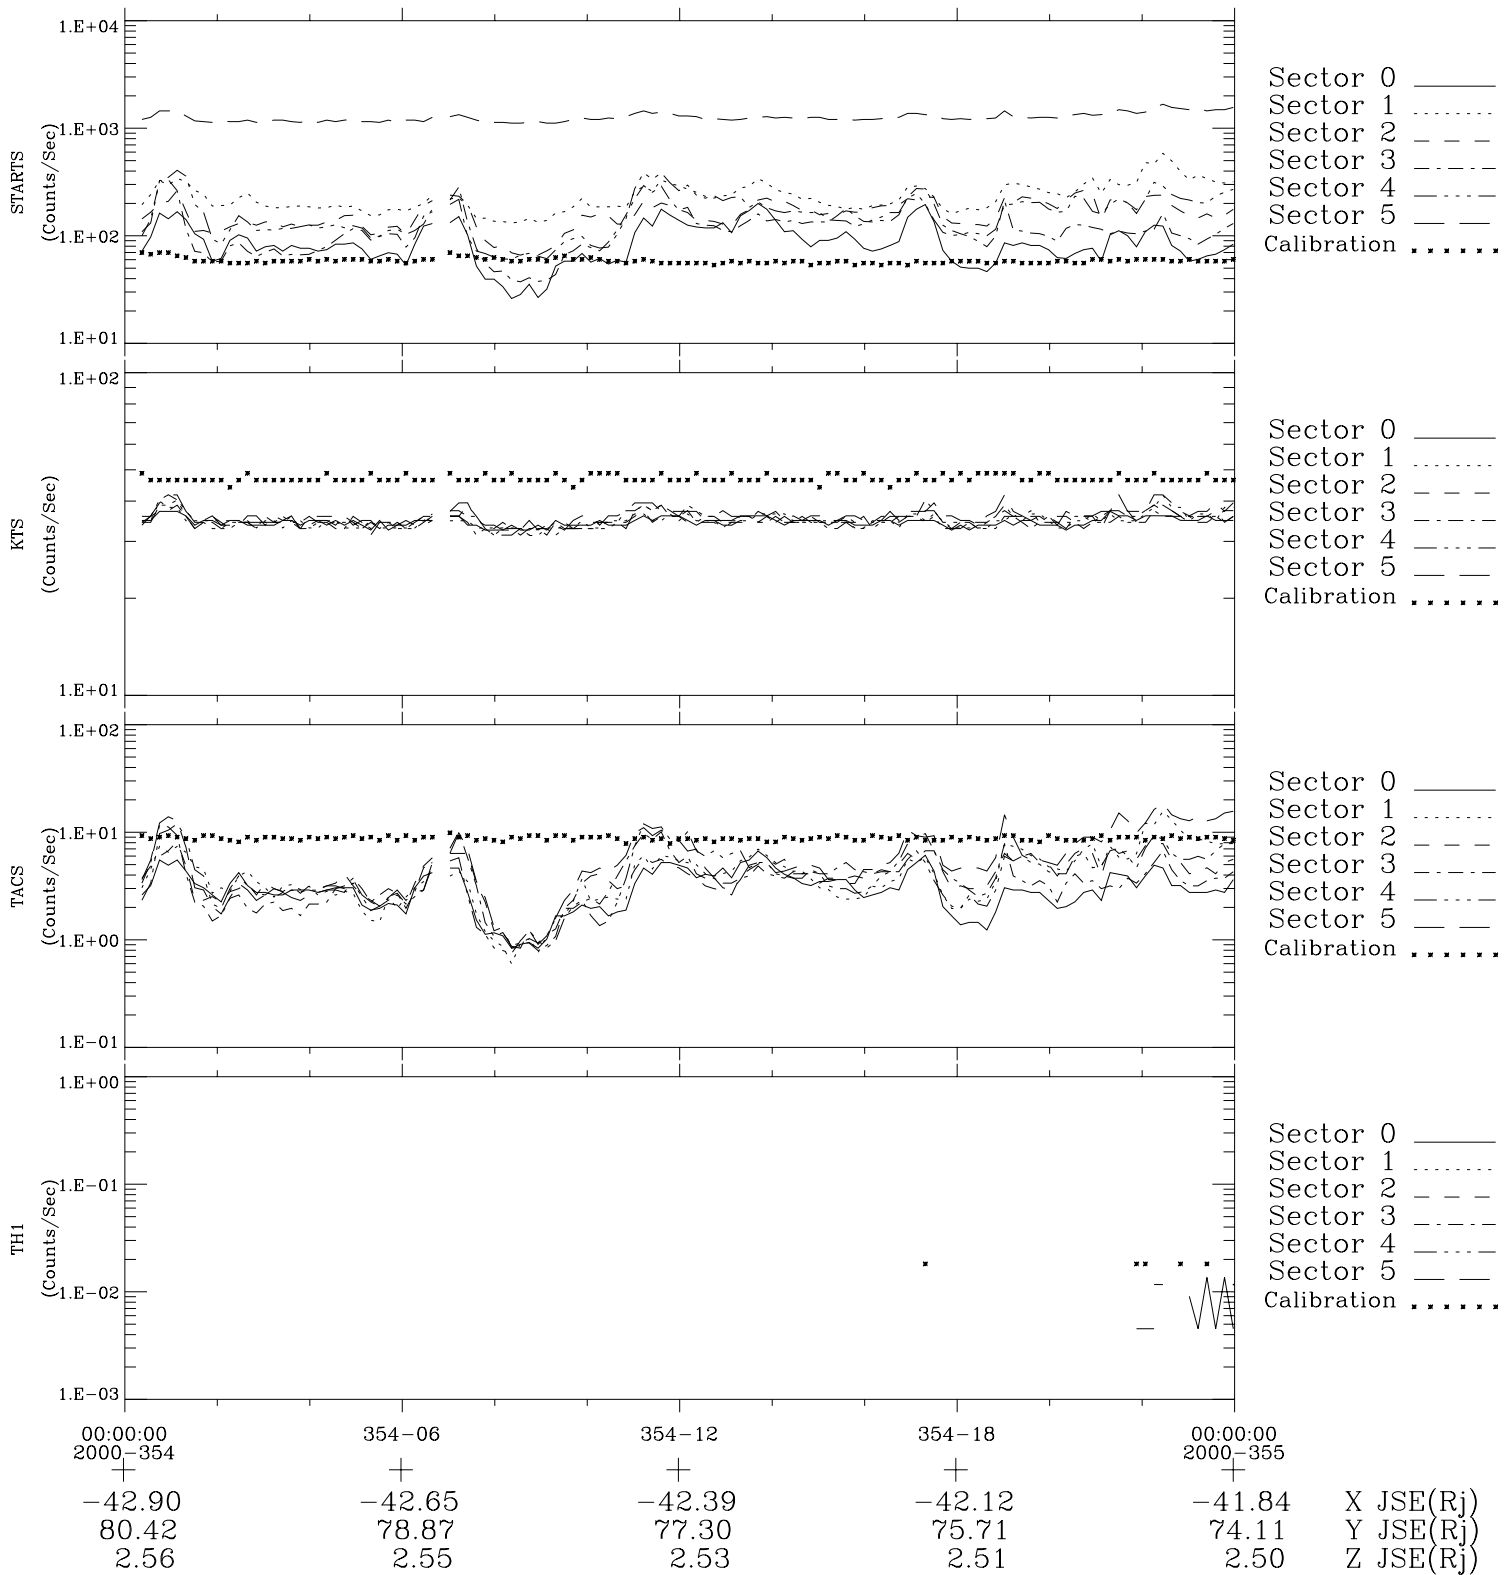

Galileo EPD Real-Time Six-Sector 00354

Software Version: RTLINE_R6 V 1.20
Data Production: 18-05-01
Plot Production: Mon Sep 17 19:33:14 2001

◇ = Jupiter look direction
□ = Corotation look direction