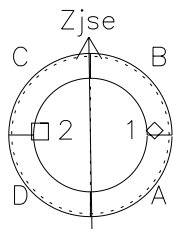

Galileo EPD Real-Time Six-Sector 00354

Software Version: RTLINE_R6 V 1.20
Data Production: 18-05-01
Plot Production: Mon Sep 17 19:33:14 2001

◇ = Jupiter look direction
□ = Corotation look direction