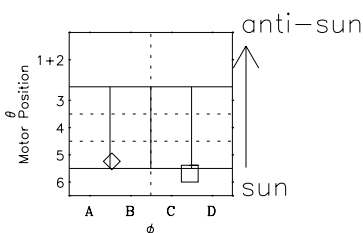

Galileo EPD Real-Time Six-Sector 00354

Software Version: RTLINE_R6 V 1.20
Data Production: 18-05-01
Plot Production: Mon Sep 17 19:33:14 2001

- ◇ = Jupiter look direction
- = Corotation look direction