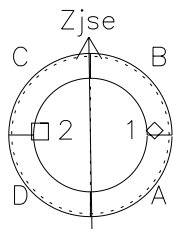

# Galileo EPD Real-Time Six-Sector 00354

Software Version: RTLINE\_R6 V 1.20  
Data Production: 18-05-01  
Plot Production: Mon Sep 17 19:33:13 2001

◇ = Jupiter look direction  
□ = Corotation look direction