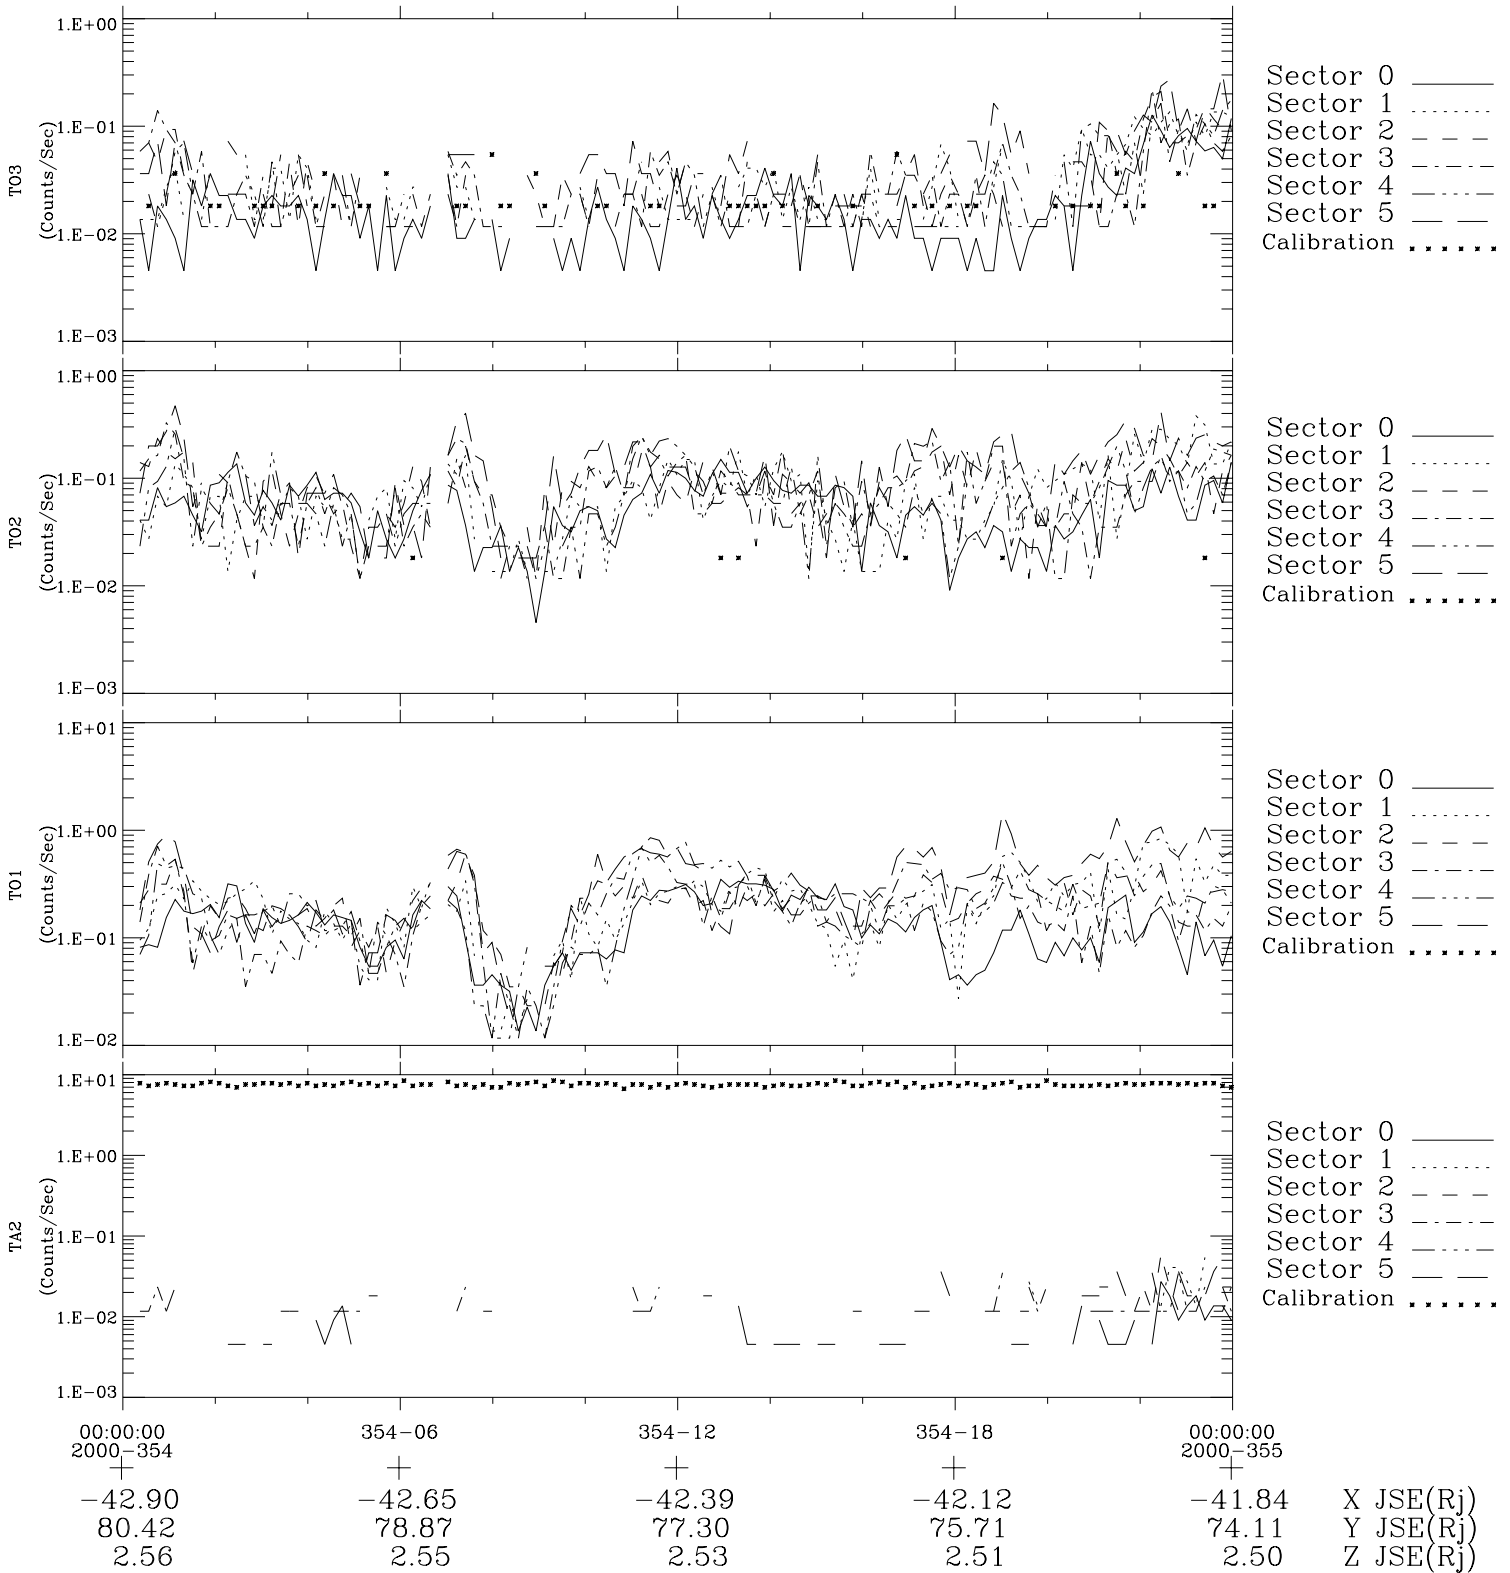

# Galileo EPD Real-Time Six-Sector 00354

Software Version: RTLINE\_R6 V 1.20  
Data Production: 18-05-01  
Plot Production: Mon Sep 17 19:33:13 2001

◇ = Jupiter look direction  
□ = Corotation look direction