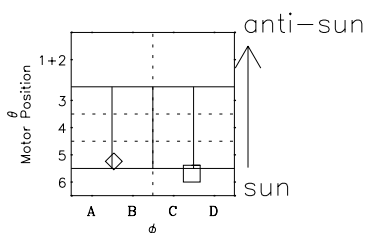

# Galileo EPD Real-Time Six-Sector 00354

Software Version: RTLINE\_R6 V 1.20  
Data Production: 18-05-01  
Plot Production: Mon Sep 17 19:33:13 2001

◇ = Jupiter look direction  
□ = Corotation look direction