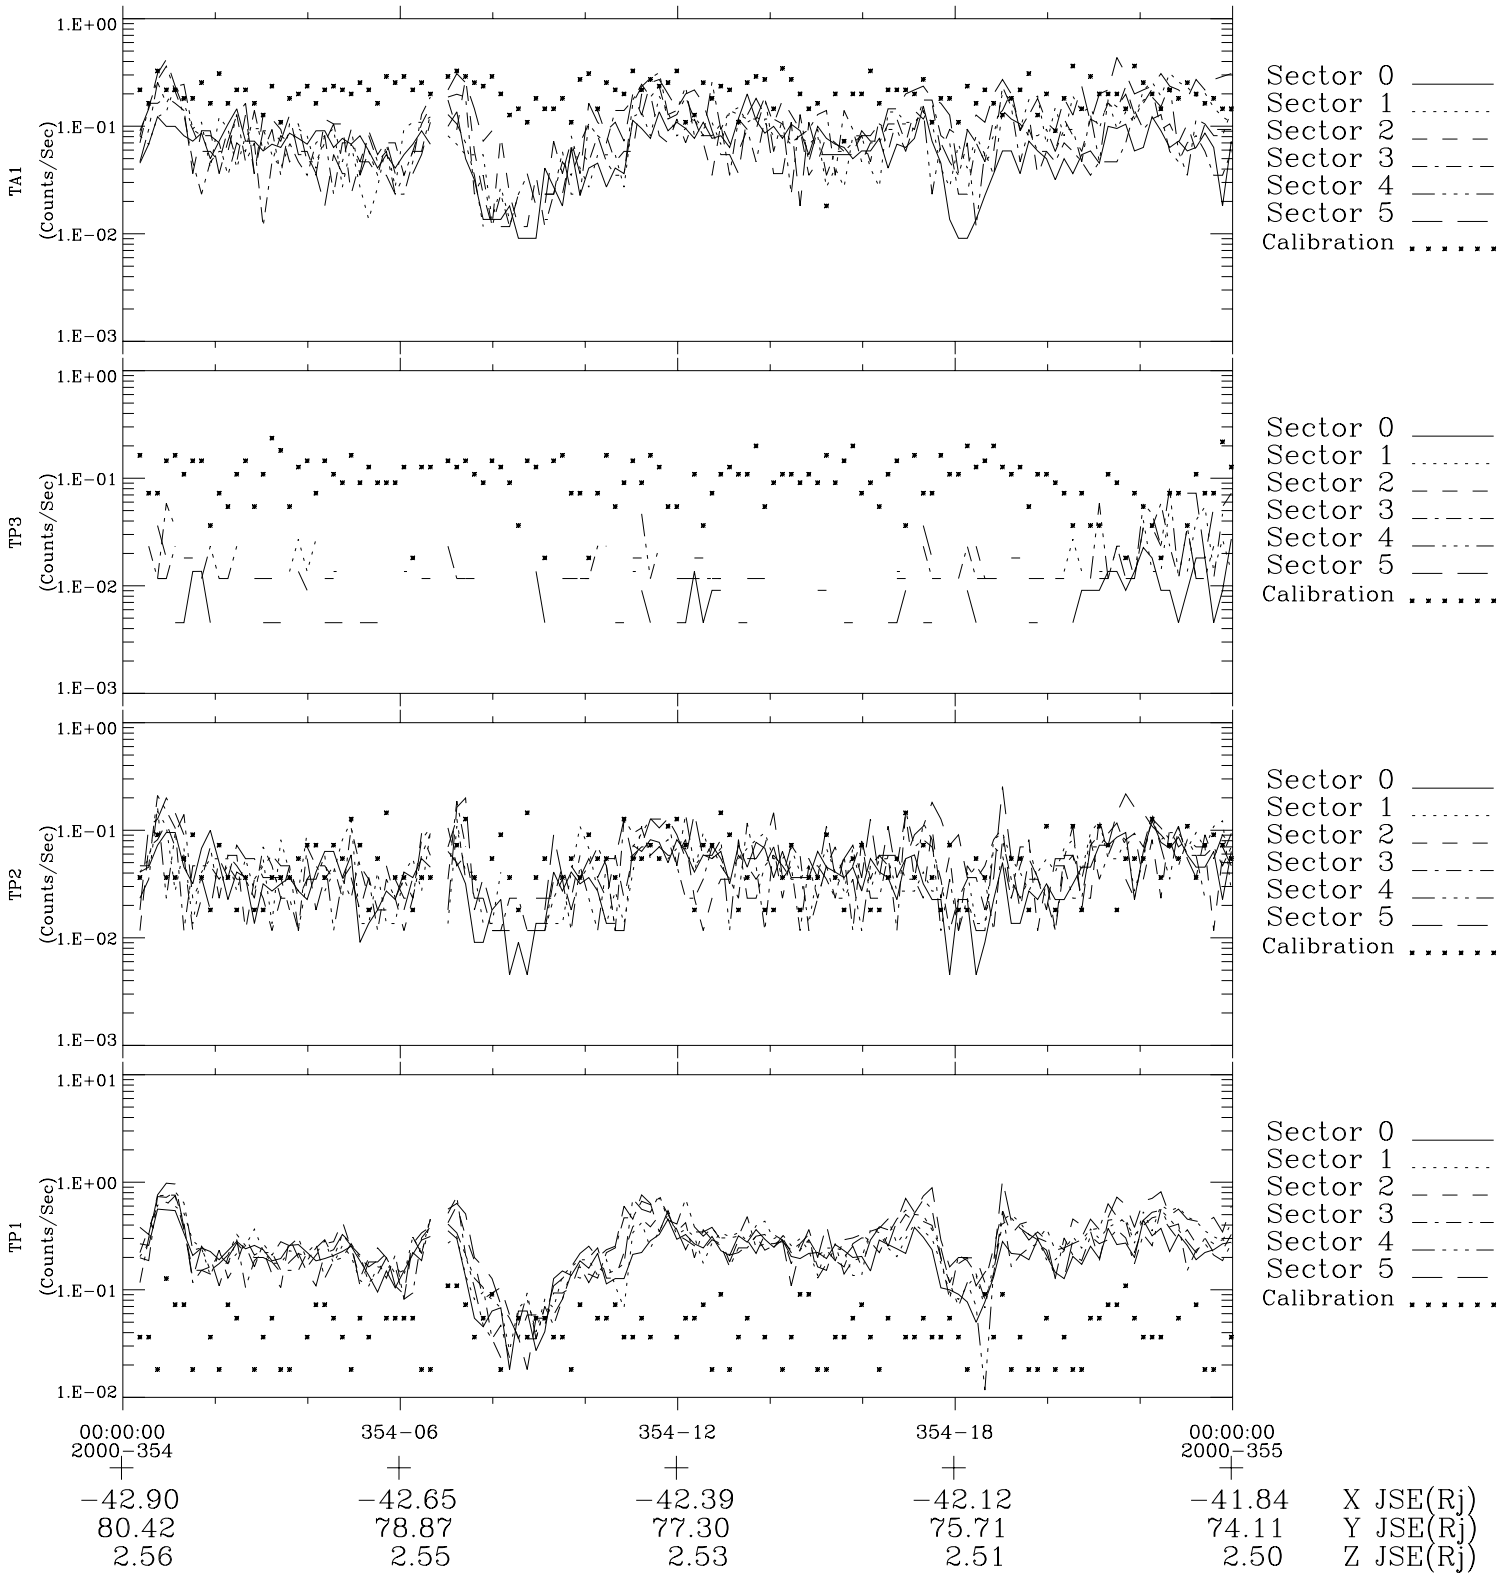

Galileo EPD Real-Time Six-Sector 00354

Software Version: RTLINE_R6 V 1.20
Data Production: 18-05-01
Plot Production: Mon Sep 17 19:33:12 2001

◇ = Jupiter look direction
□ = Corotation look direction