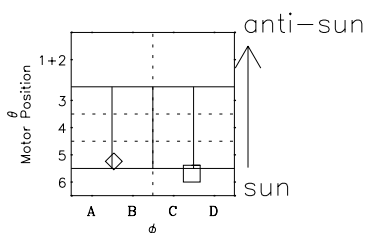

Galileo EPD Real-Time Six-Sector 00354

Software Version: RTLINE_R6 V 1.20
Data Production: 18-05-01
Plot Production: Mon Sep 17 19:33:12 2001

◇ = Jupiter look direction
□ = Corotation look direction