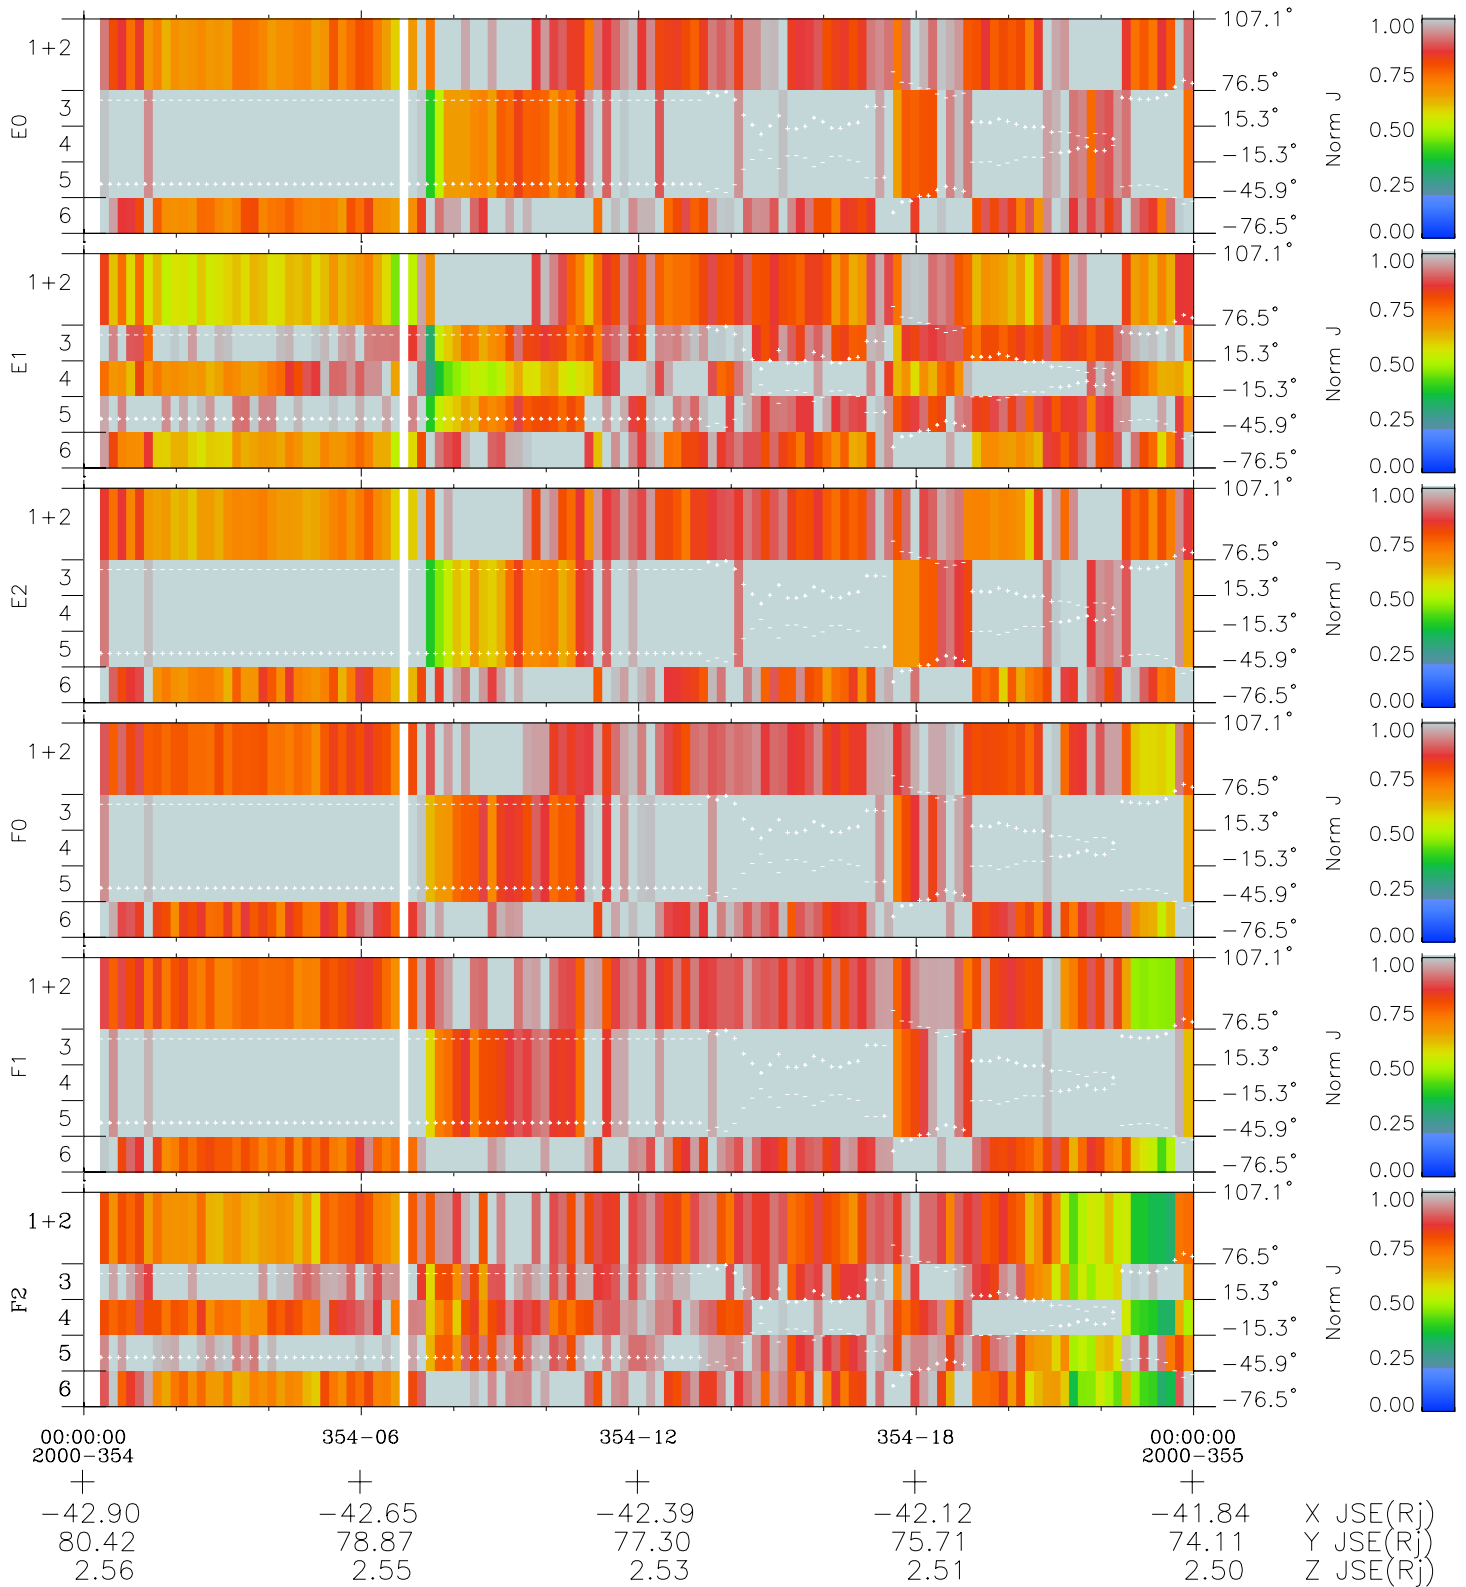

Galileo EPD Real Elevation Anisotropies 00354

Software Version: RTELEV_NORM V 1.20
 Data Production: 18-05-01
 Plot Production: Mon Sep 17 19:32:28 2001
 Color File: wondr3
 Geofactor File: 1.1

◇ = Jupiter look direction
 □ = Corotation look direction