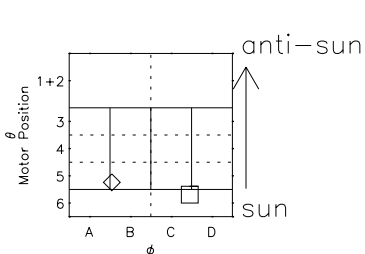

Galileo EPD Real Elevation Anisotropies 00354

Software Version: RTELEV_NORM V 1.20
 Data Production: 18-05-01
 Plot Production: Mon Sep 17 19:32:28 2001
 Color File: wondr3
 Geofactor File: 1.1

◇ = Jupiter look direction
 □ = Corotation look direction