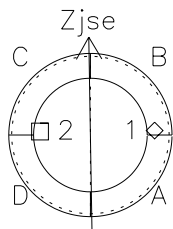

Galileo EPD Real Time Azimuth Anisotropies 00354

Software Version: RTAZIM_NORM V 1.20
Data Production: 18-05-01
Plot Production: Mon Sep 17 19:32:55 2001
Color File: wondr3
Geofactor File: 1.1

| 00:00:00 2000-354 | 354-06 | 354-12 | 354-18 | 00:00:00 2000-355 | |
|----------------------|--------|--------|--------|----------------------|------------------------|
| + | + | + | + | + | |
| -42.90 | -42.65 | -42.39 | -42.12 | -41.84 | X JSE(R _j) |
| 80.42 | 78.87 | 77.30 | 75.71 | 74.11 | Y JSE(R _j) |
| 2.56 | 2.55 | 2.53 | 2.51 | 2.50 | Z JSE(R _j) |

◇ = Jupiter look direction
□ = Corotation look direction