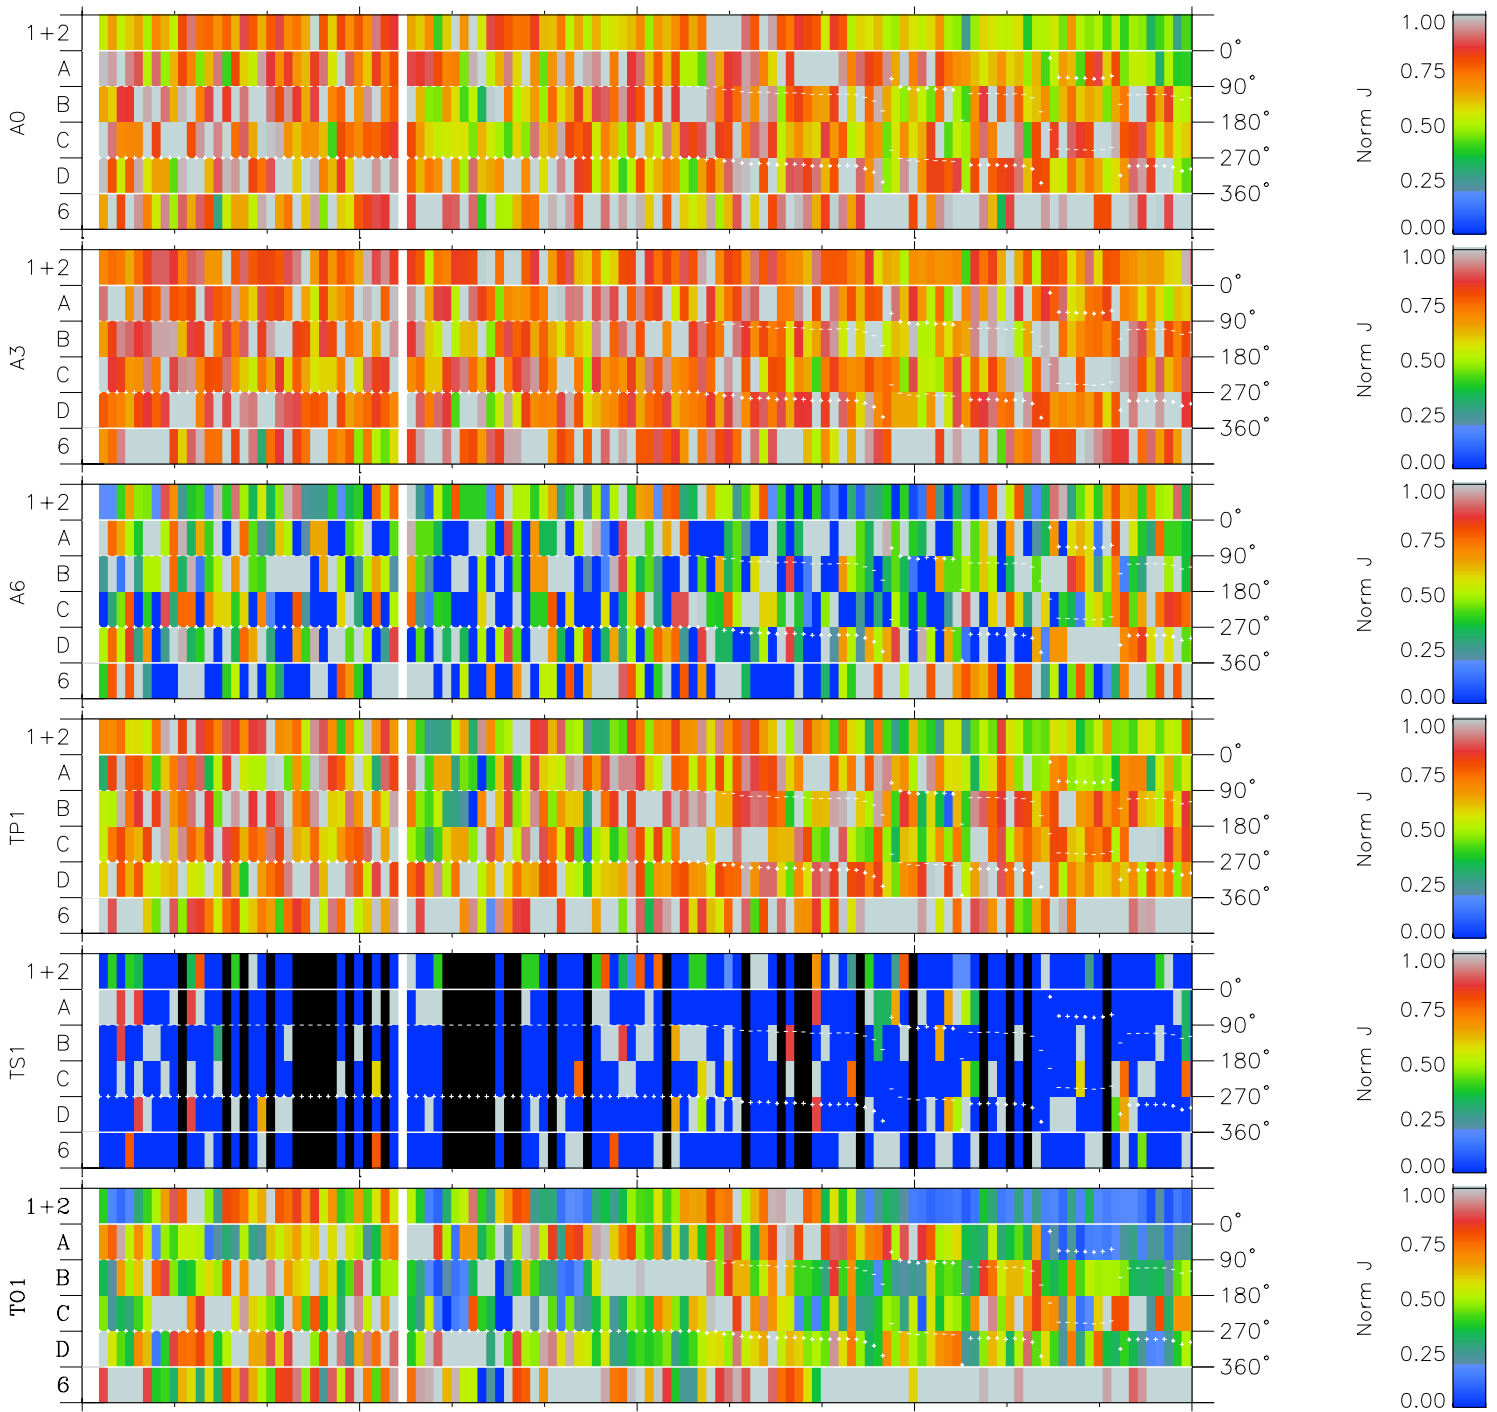

Galileo EPD Real Time Azimuth Anisotropies 00354

Software Version: RTAZIM_NORM V 1.20
Data Production: 18-05-01
Plot Production: Mon Sep 17 19:32:55 2001
Color File: wondr3
Geofactor File: 1.1

| 00:00:00 2000-354 | 354-06 | 354-12 | 354-18 | 00:00:00 2000-355 | |
|----------------------|--------|--------|--------|----------------------|------------------------|
| + | + | + | + | + | |
| -42.90 | -42.65 | -42.39 | -42.12 | -41.84 | X JSE(R _j) |
| 80.42 | 78.87 | 77.30 | 75.71 | 74.11 | Y JSE(R _j) |
| 2.56 | 2.55 | 2.53 | 2.51 | 2.50 | Z JSE(R _j) |

◇ = Jupiter look direction
□ = Corotation look direction