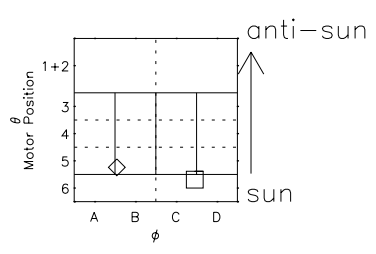

Galileo EPD Real Time Azimuth Anisotropies 00354

Software Version: RTAZIM_MEAN V 1.20
 Data Production: 18-05-01
 Plot Production: Mon Sep 17 19:32:34 2001
 Color File: wondr3
 Geofactor File: 1.1

◇ = Jupiter look direction
 □ = Corotation look direction