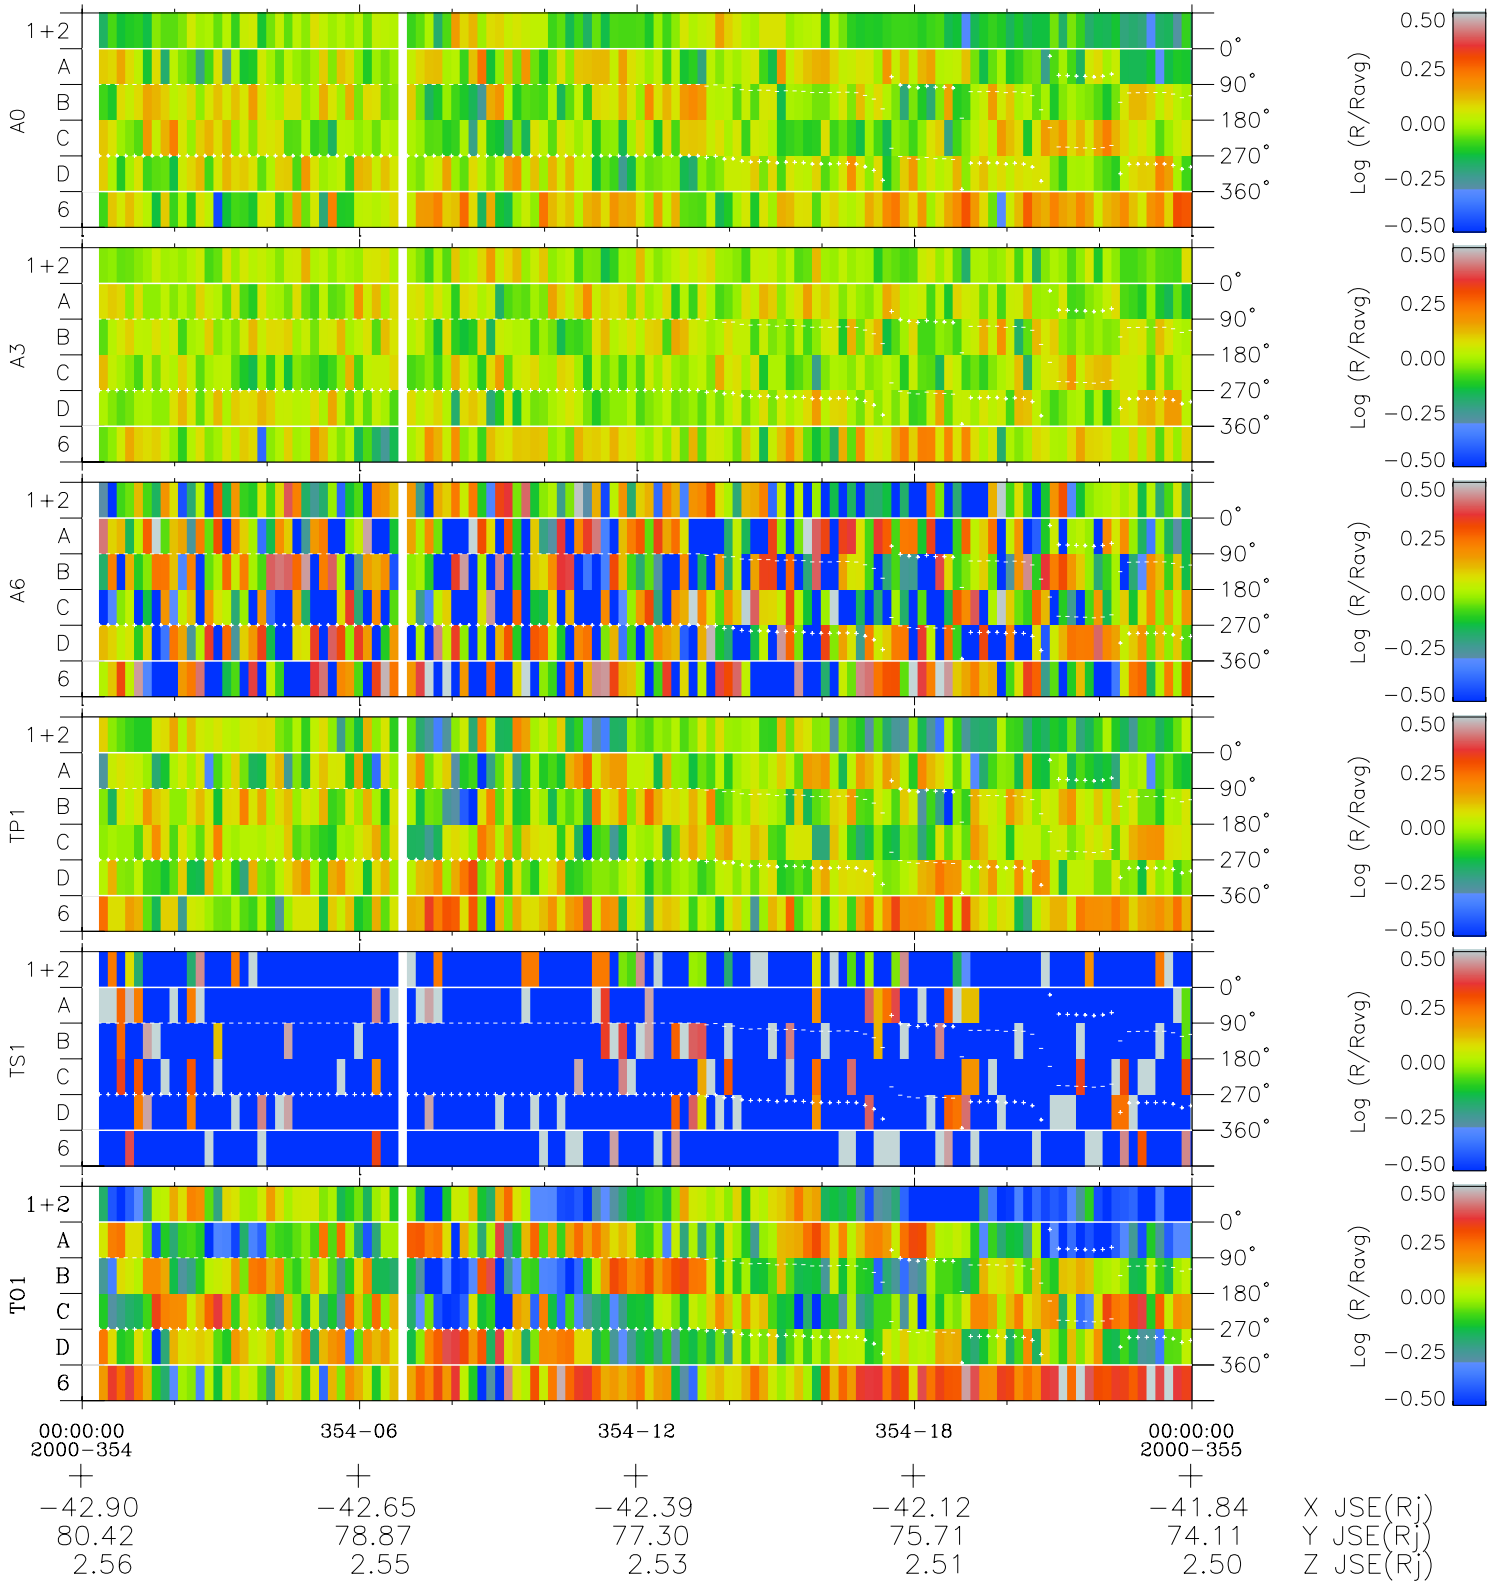

Galileo EPD Real Time Azimuth Anisotropies 00354

Software Version: RTAZIM_MEAN V 1.20
 Data Production: 18-05-01
 Plot Production: Mon Sep 17 19:32:34 2001
 Color File: wondr3
 Geofactor File: 1.1

◇ = Jupiter look direction
 □ = Corotation look direction