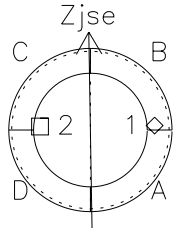

Galileo EPD Real Time Azimuth Anisotropies 00354

Software Version: RTAZIM_MEAN V 1.20
 Data Production: 18-05-01
 Plot Production: Mon Sep 17 19:32:34 2001
 Color File: wondr3
 Geofactor File: 1.1

◇ = Jupiter look direction
 □ = Corotation look direction