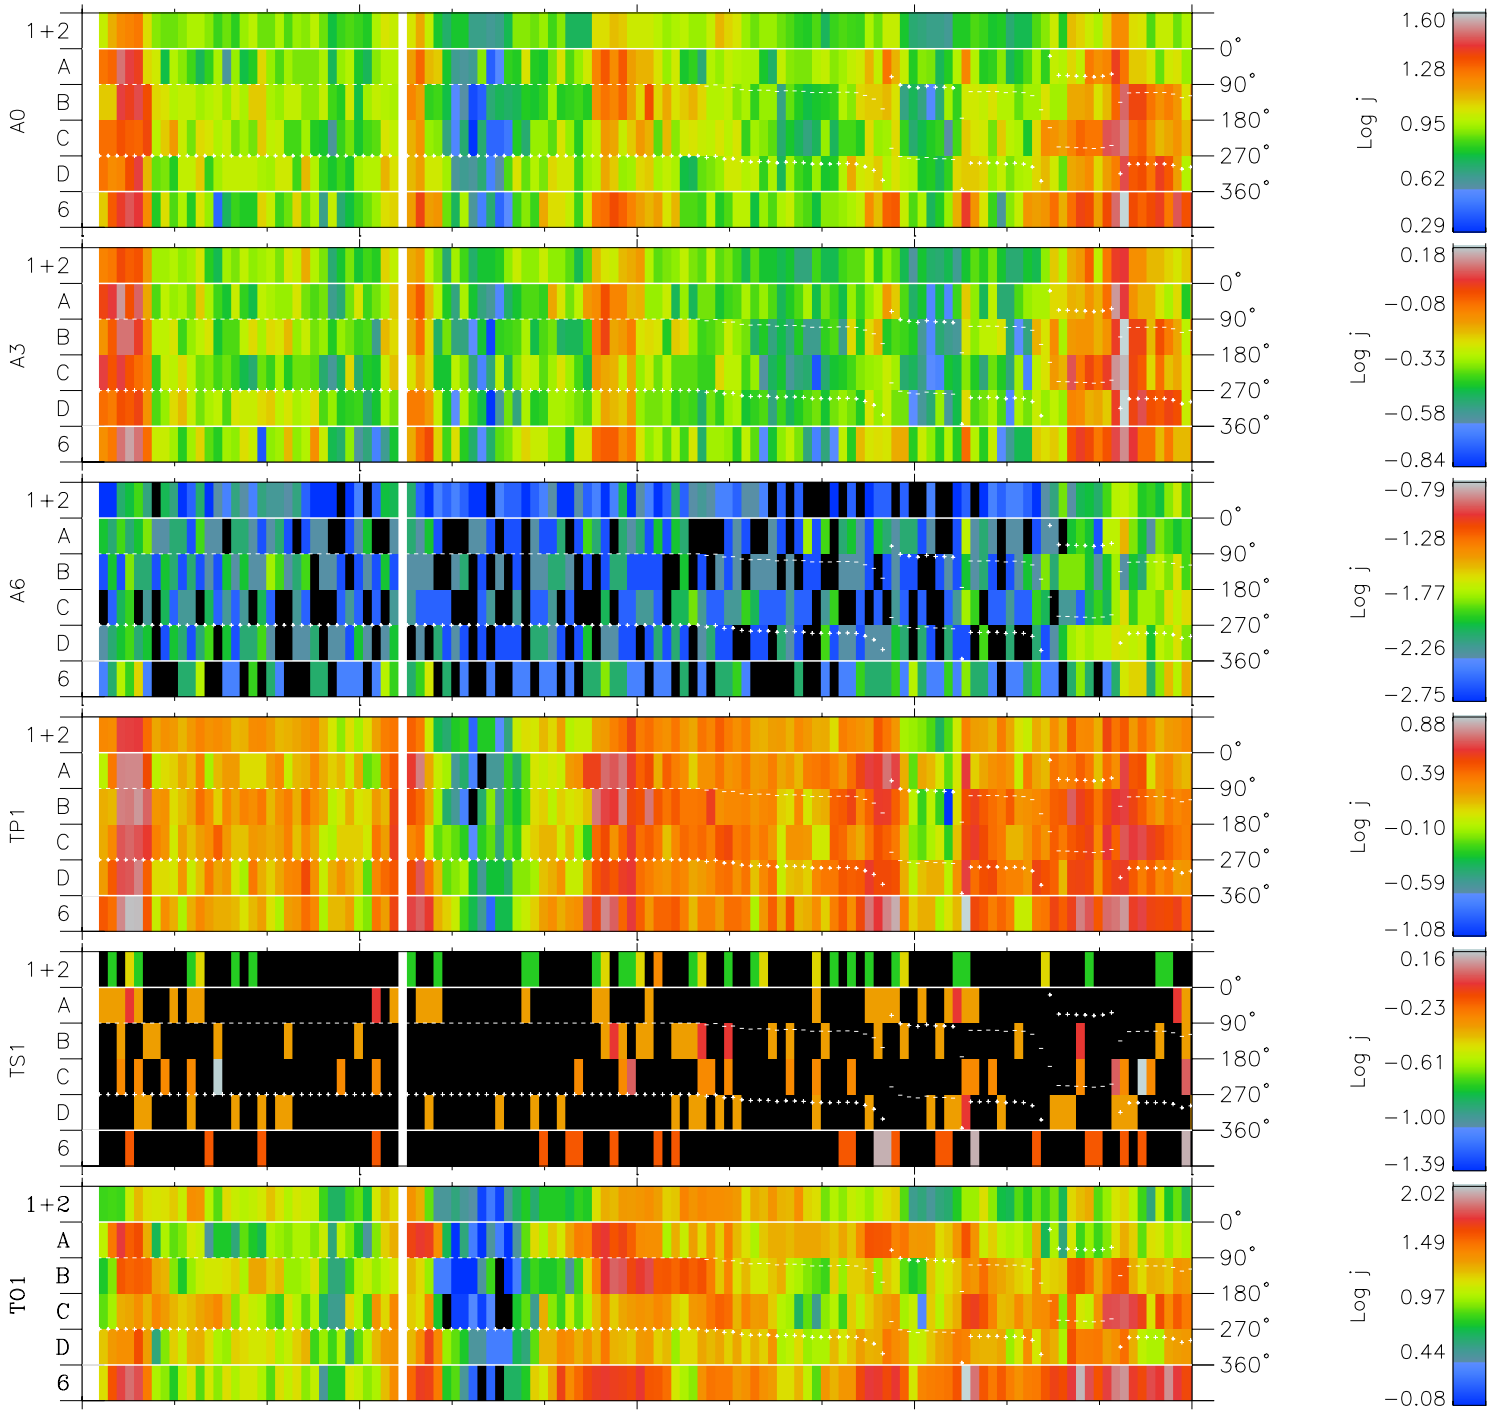

Galileo EPD Real Time Azimuth Anisotropies 00354

Software Version: RTAZIM_FLUX V 1.20
 Data Production: 18-05-01
 Plot Production: Mon Sep 17 19:32:45 2001
 Color File: wondr3
 Geofactor File: 1.1

| 00:00:00 2000-354 | 354-06 | 354-12 | 354-18 | 00:00:00 2000-355 | |
|----------------------|--------|--------|--------|----------------------|------------------------|
| + | + | + | + | + | |
| -42.90 | -42.65 | -42.39 | -42.12 | -41.84 | X JSE(R _j) |
| 80.42 | 78.87 | 77.30 | 75.71 | 74.11 | Y JSE(R _j) |
| 2.56 | 2.55 | 2.53 | 2.51 | 2.50 | Z JSE(R _j) |

- ◇ = Jupiter look direction
- = Corotation look direction