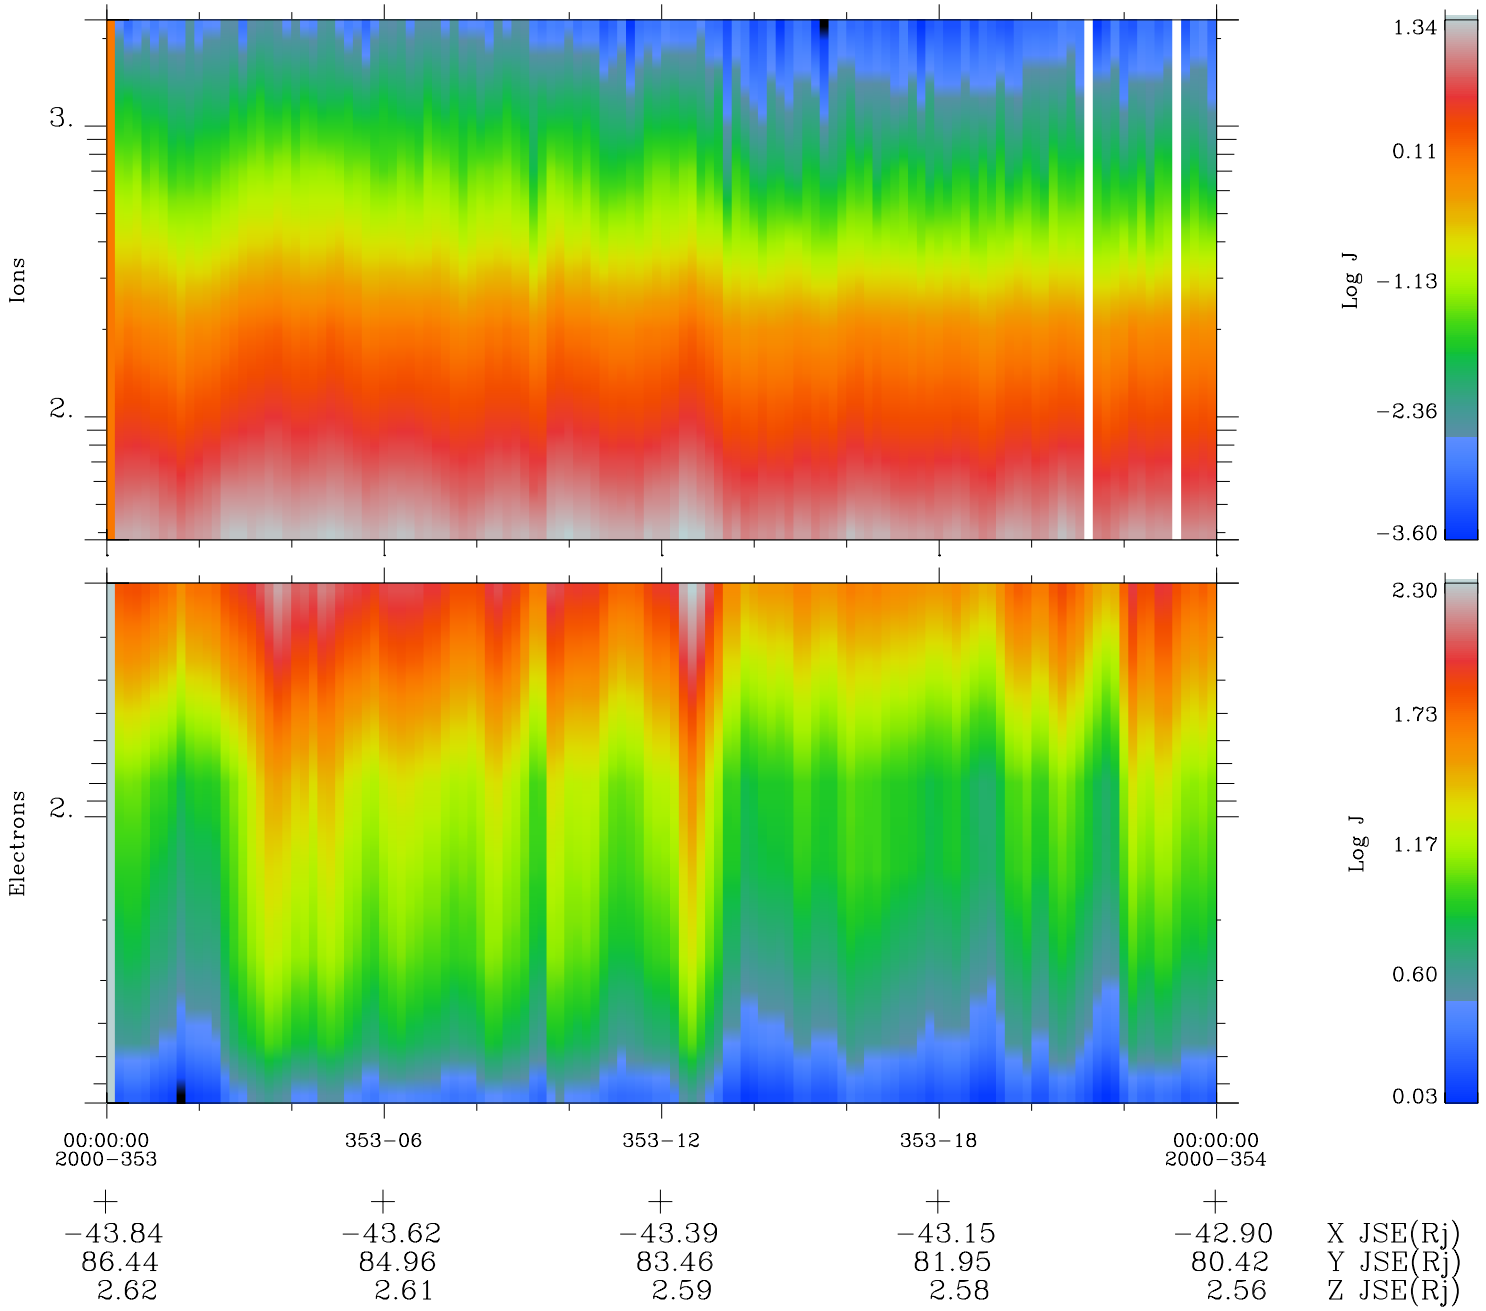

Galileo EPD Real Time Omni Spectrum 00353

Software Version: RTSPEC_OMNI V 1.20
 Data Production: 18-05-01
 Plot Production: Mon Sep 17 19:23:09 2001
 Color File: wondr3
 Geofactor File: 1.1

◇ = Jupiter look direction
 □ = Corotation look direction