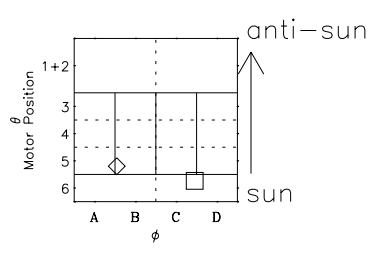

Galileo EPD Real Time Omni Spectrum 00353

Software Version: RTSPEC_OMNI V 1.20
 Data Production: 18-05-01
 Plot Production: Mon Sep 17 19:23:09 2001
 Color File: wondr3
 Geofactor File: 1.1

◇ = Jupiter look direction
 □ = Corotation look direction