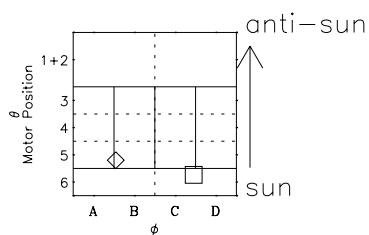

# Galileo EPD Real-Time Omni 00353

Software Version: RTLINE\_OMNI V 1.20  
Data Production: 18-05-01  
Plot Production: Mon Sep 17 19:25:03 2001

◇ = Jupiter look direction  
□ = Corotation look direction