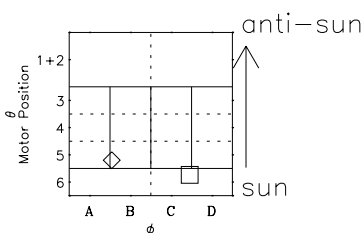

# Galileo EPD Real-Time Six-Sector 00353

Software Version: RTLINE\_R6 V 1.20  
Data Production: 18-05-01  
Plot Production: Mon Sep 17 19:25:11 2001

◇ = Jupiter look direction  
□ = Corotation look direction