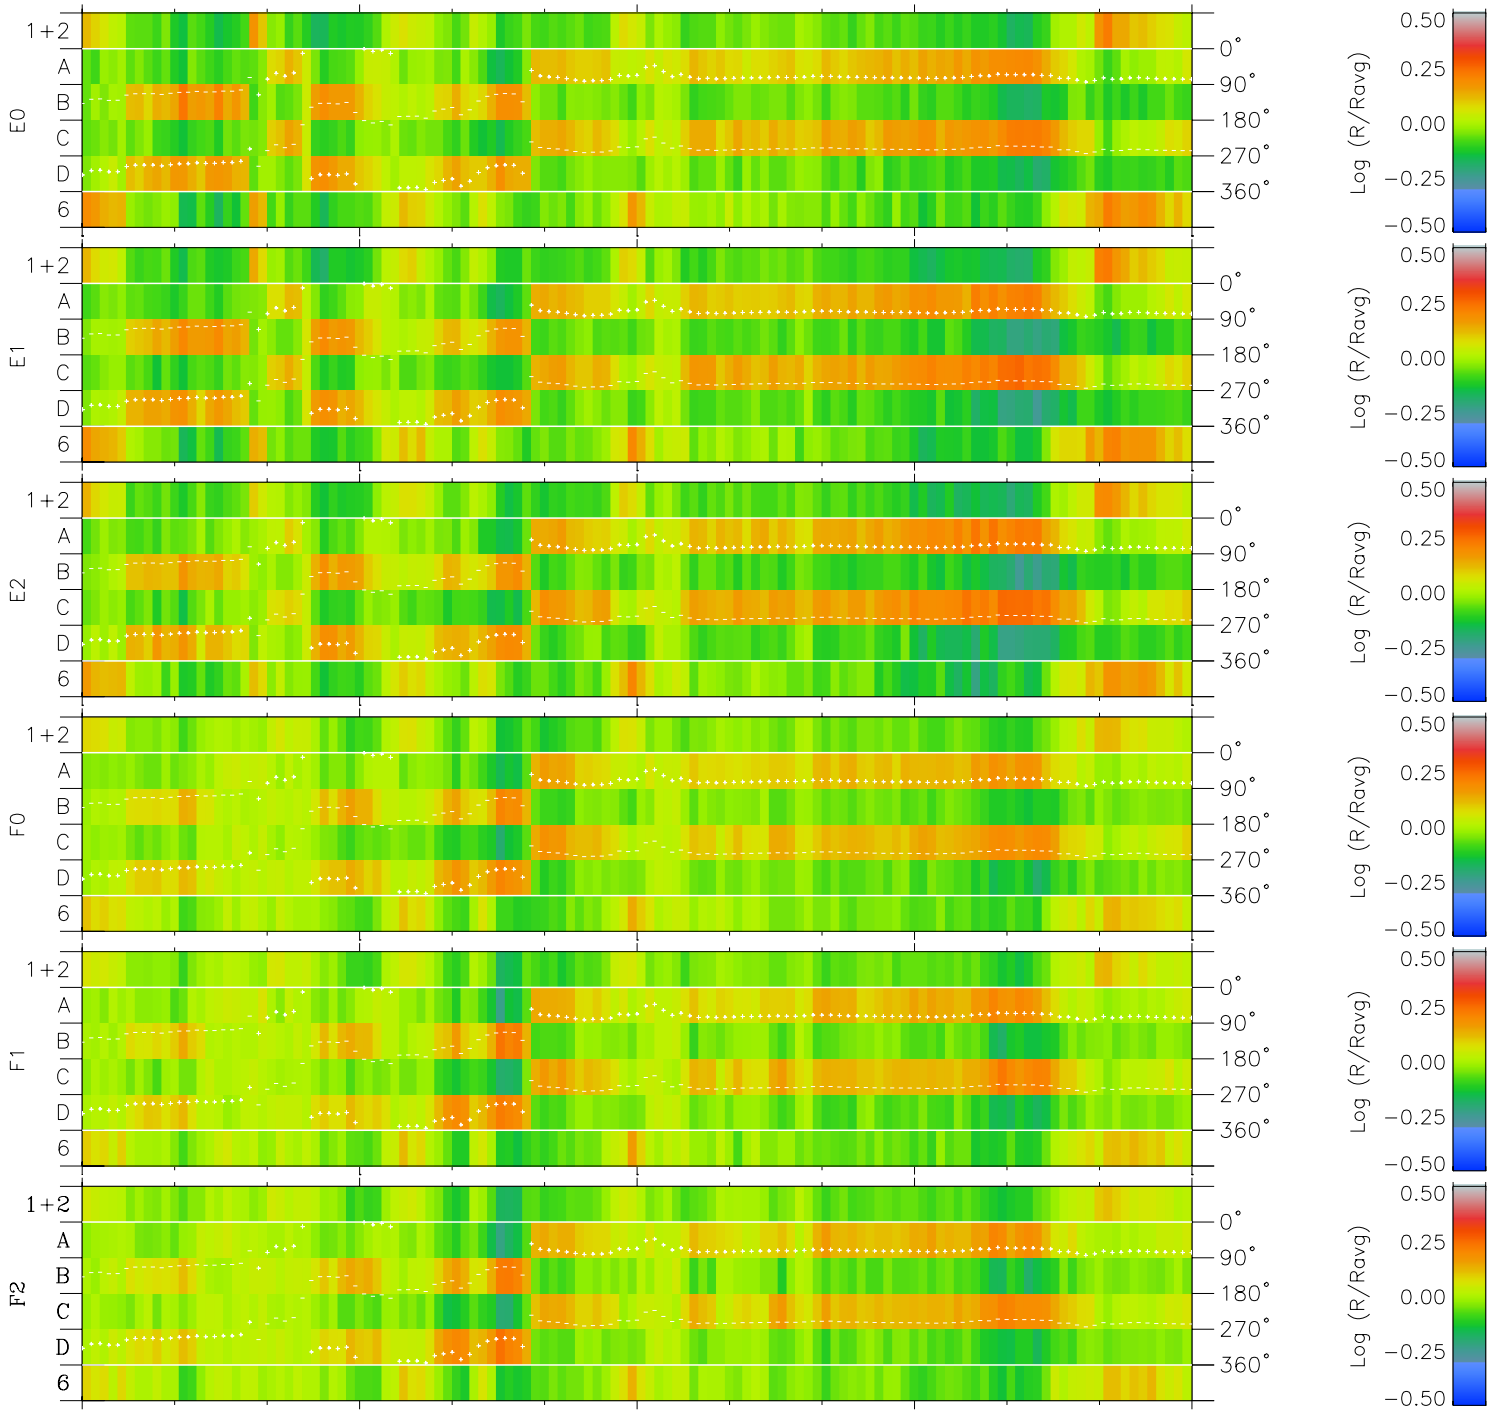

# Galileo EPD Real Time Azimuth Anisotropies 00353

Software Version: RTAZIM\_MEAN V 1.20  
Data Production: 18-05-01  
Plot Production: Mon Sep 17 19:24:36 2001  
Color File: wondr3  
Geofactor File: 1.1

00:00:00 2000-353	353-06	353-12	353-18	00:00:00 2000-354	
+	+	+	+	+	X JSE(R <sub>j</sub> )
-43.84	-43.62	-43.39	-43.15	-42.90	Y JSE(R <sub>j</sub> )
86.44	84.96	83.46	81.95	80.42	Z JSE(R <sub>j</sub> )
2.62	2.61	2.59	2.58	2.56	

- ◇ = Jupiter look direction
- = Corotation look direction