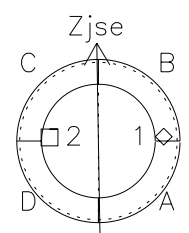

Galileo EPD Real Time Azimuth Anisotropies 00353

Software Version: RTAZIM_MEAN V 1.20
 Data Production: 18-05-01
 Plot Production: Mon Sep 17 19:24:30 2001
 Color File: wondr3
 Geofactor File: 1.1

◇ = Jupiter look direction
 □ = Corotation look direction