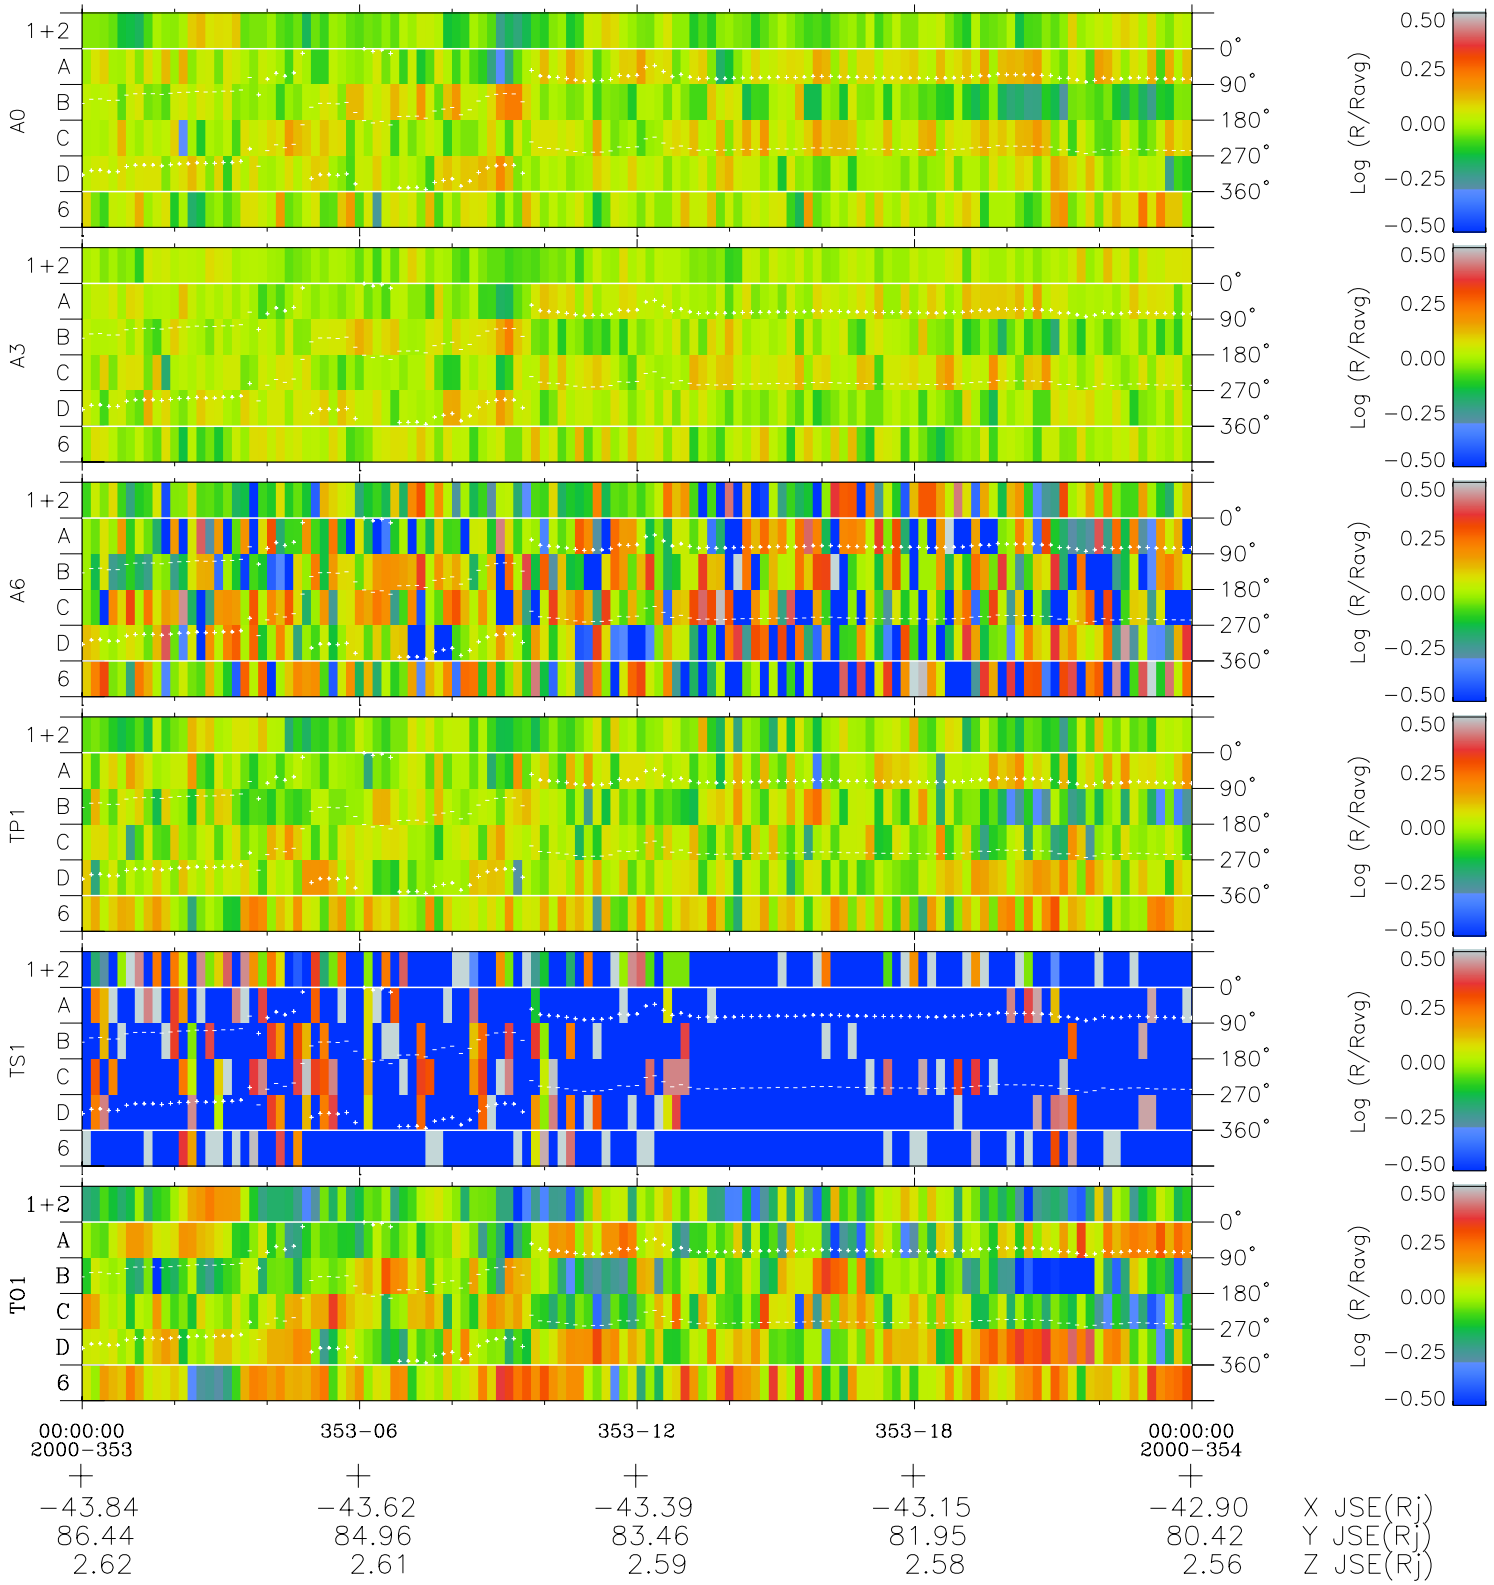

Galileo EPD Real Time Azimuth Anisotropies 00353

Software Version: RTAZIM_MEAN V 1.20
 Data Production: 18-05-01
 Plot Production: Mon Sep 17 19:24:30 2001
 Color File: wondr3
 Geofactor File: 1.1

◇ = Jupiter look direction
 □ = Corotation look direction