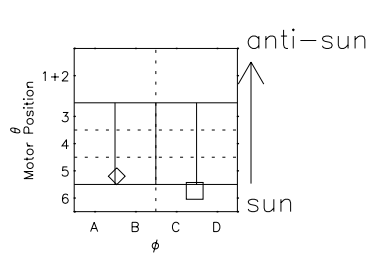

Galileo EPD Real Time Azimuth Anisotropies 00353

Software Version: RTAZIM_MEAN V 1.20
 Data Production: 18-05-01
 Plot Production: Mon Sep 17 19:24:30 2001
 Color File: wondr3
 Geofactor File: 1.1

◇ = Jupiter look direction
 □ = Corotation look direction