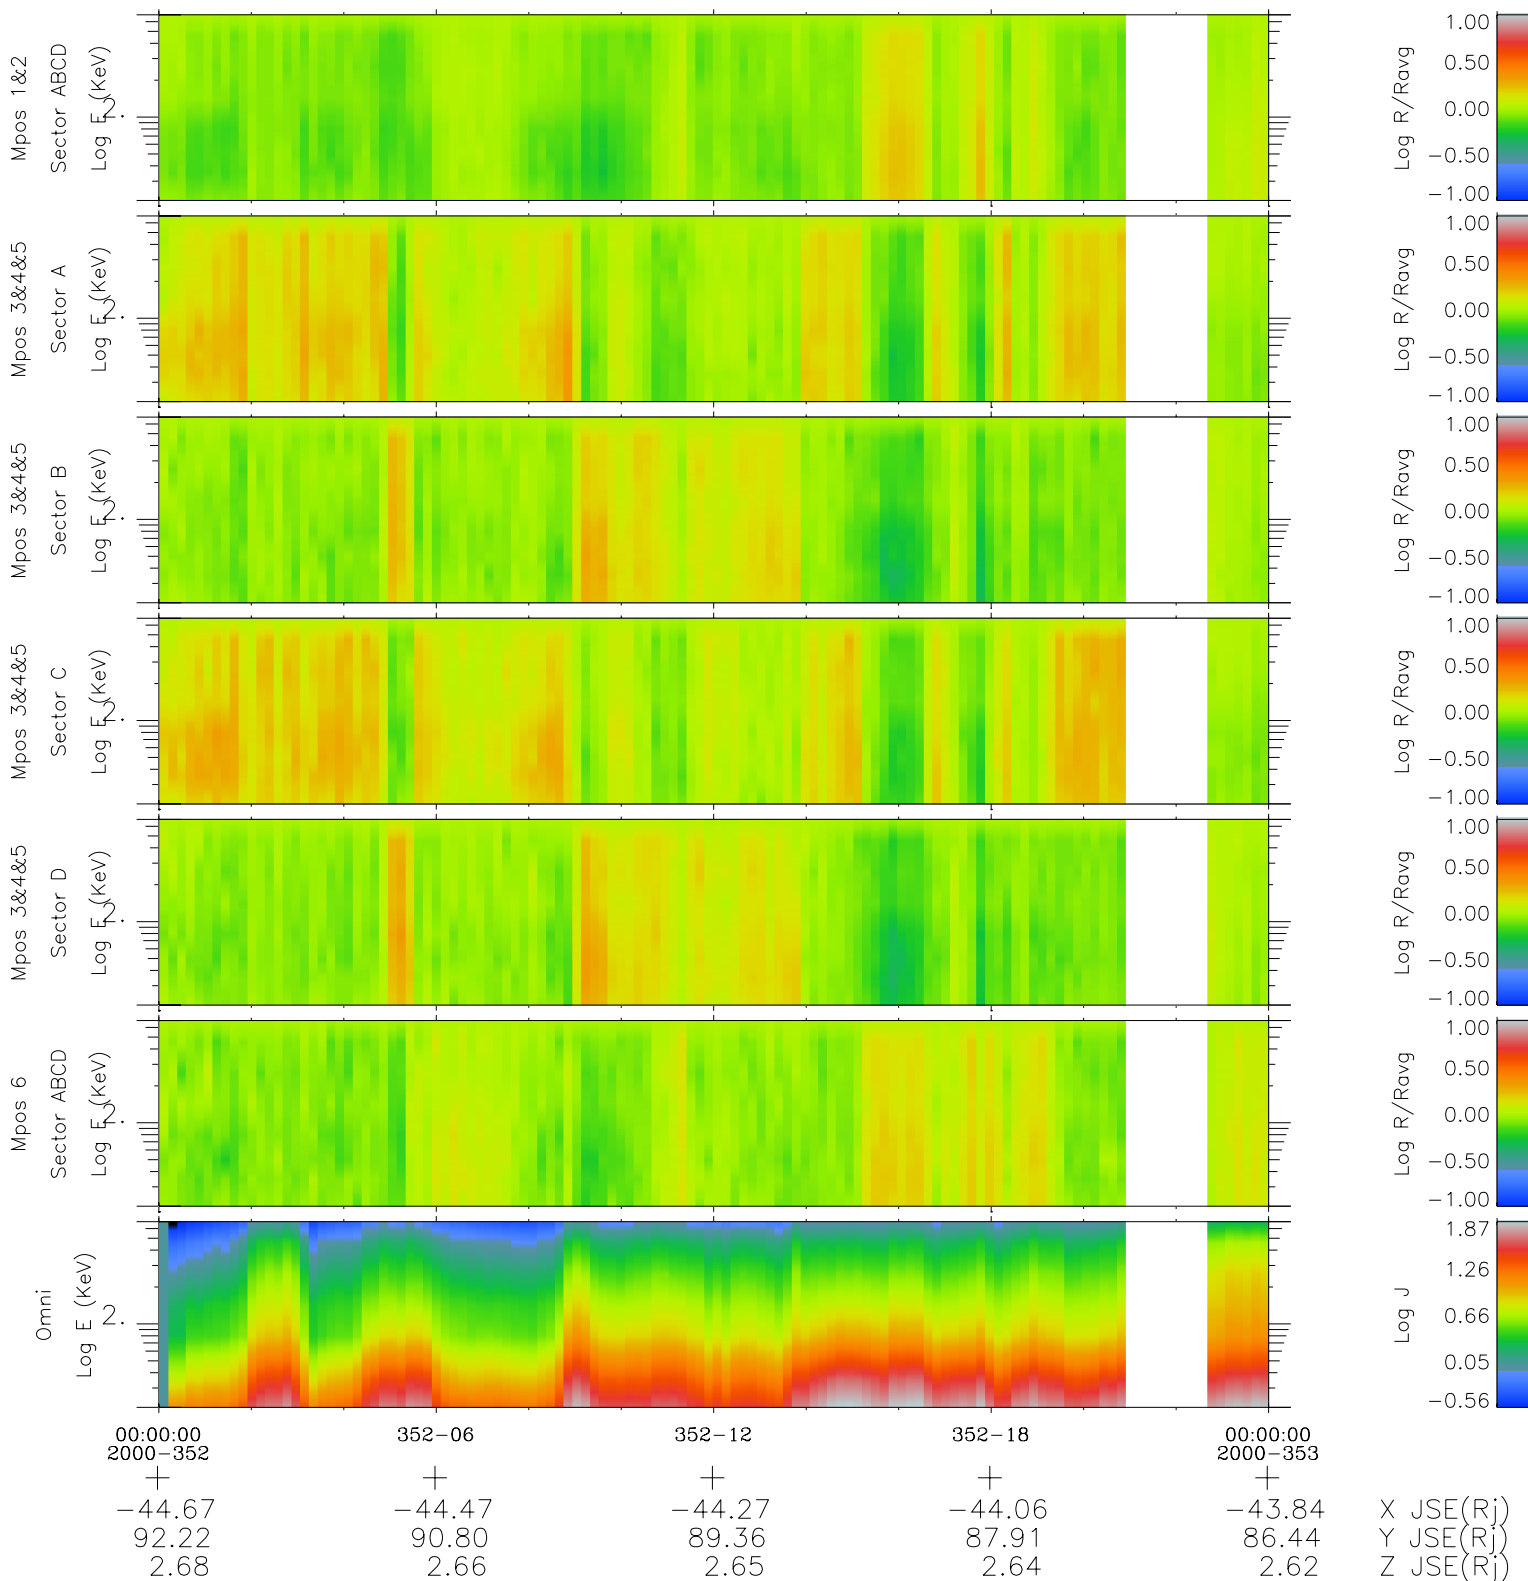

Galileo EPD Real Time R6 Electrons Spectra 00352

Software Version: RTSPEC_R6 V 1.20
 Data Production: 18-05-01
 Plot Production: Mon Sep 17 19:15:10 2001
 Color File: wondr3
 Geofactor File: 1.1

- ◇ = Jupiter look direction
- = Corotation look direction