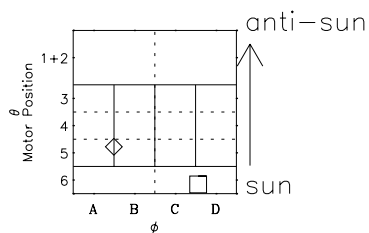

Galileo EPD Real-Time Omni 00352

Software Version: RTLINE_OMNI V 1.20
Data Production: 18-05-01
Plot Production: Mon Sep 17 19:17:06 2001

- ◇ = Jupiter look direction
- = Corotation look direction