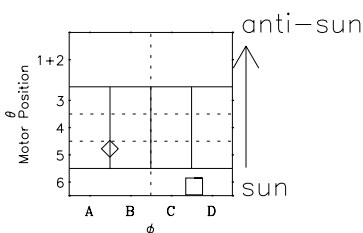

# Galileo EPD Real-Time Six-Sector 00352

Software Version: RTLINE\_R6 V 1.20  
Data Production: 18-05-01  
Plot Production: Mon Sep 17 19:17:12 2001

◇ = Jupiter look direction  
□ = Corotation look direction