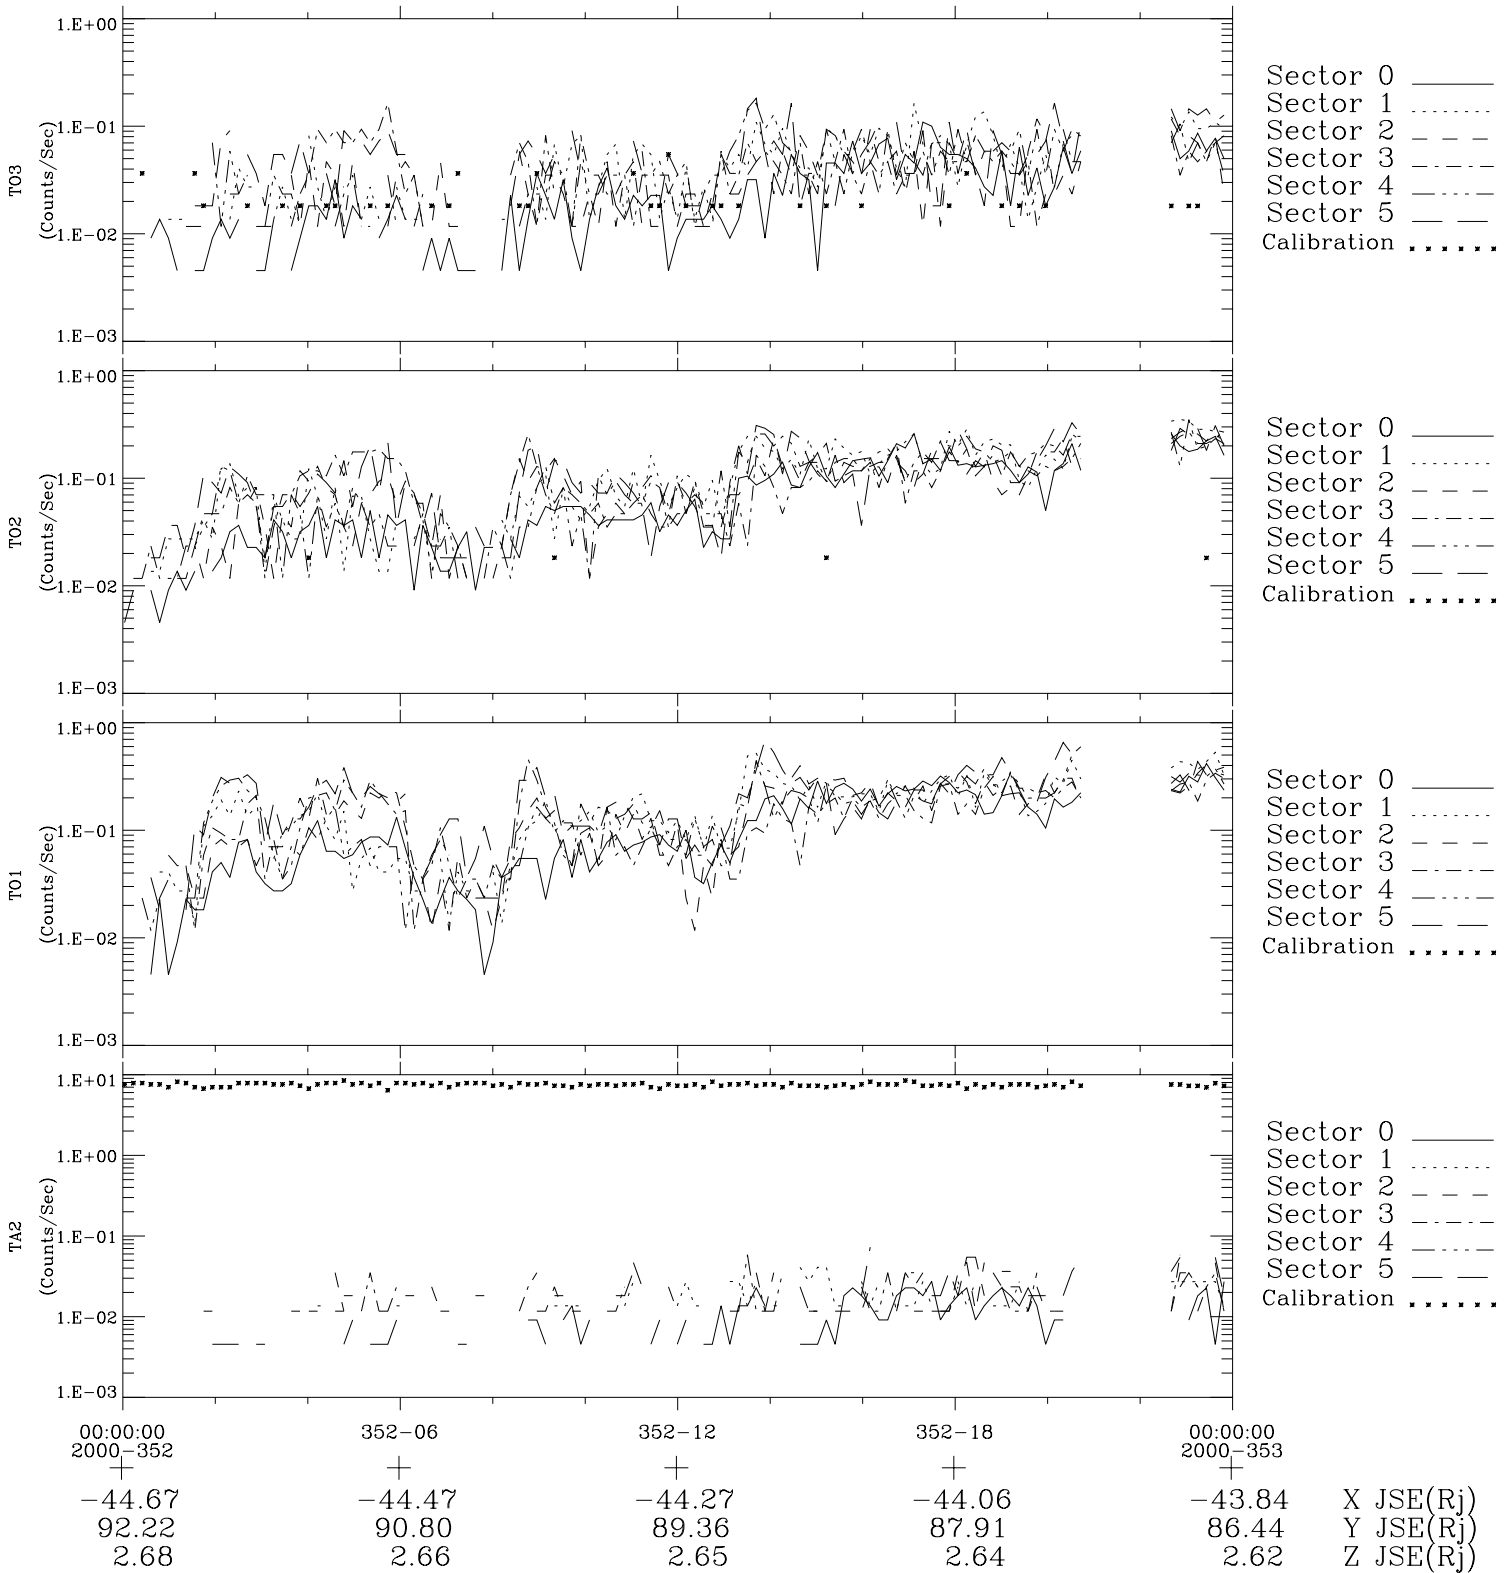

# Galileo EPD Real-Time Six-Sector 00352

Software Version: RTLINE\_R6 V 1.20  
Data Production: 18-05-01  
Plot Production: Mon Sep 17 19:17:12 2001

◇ = Jupiter look direction  
□ = Corotation look direction