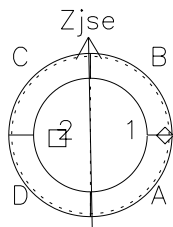

# Galileo EPD Real-Time Six-Sector 00352

Software Version: RTLINE\_R6 V 1.20  
Data Production: 18-05-01  
Plot Production: Mon Sep 17 19:17:12 2001

◇ = Jupiter look direction  
□ = Corotation look direction