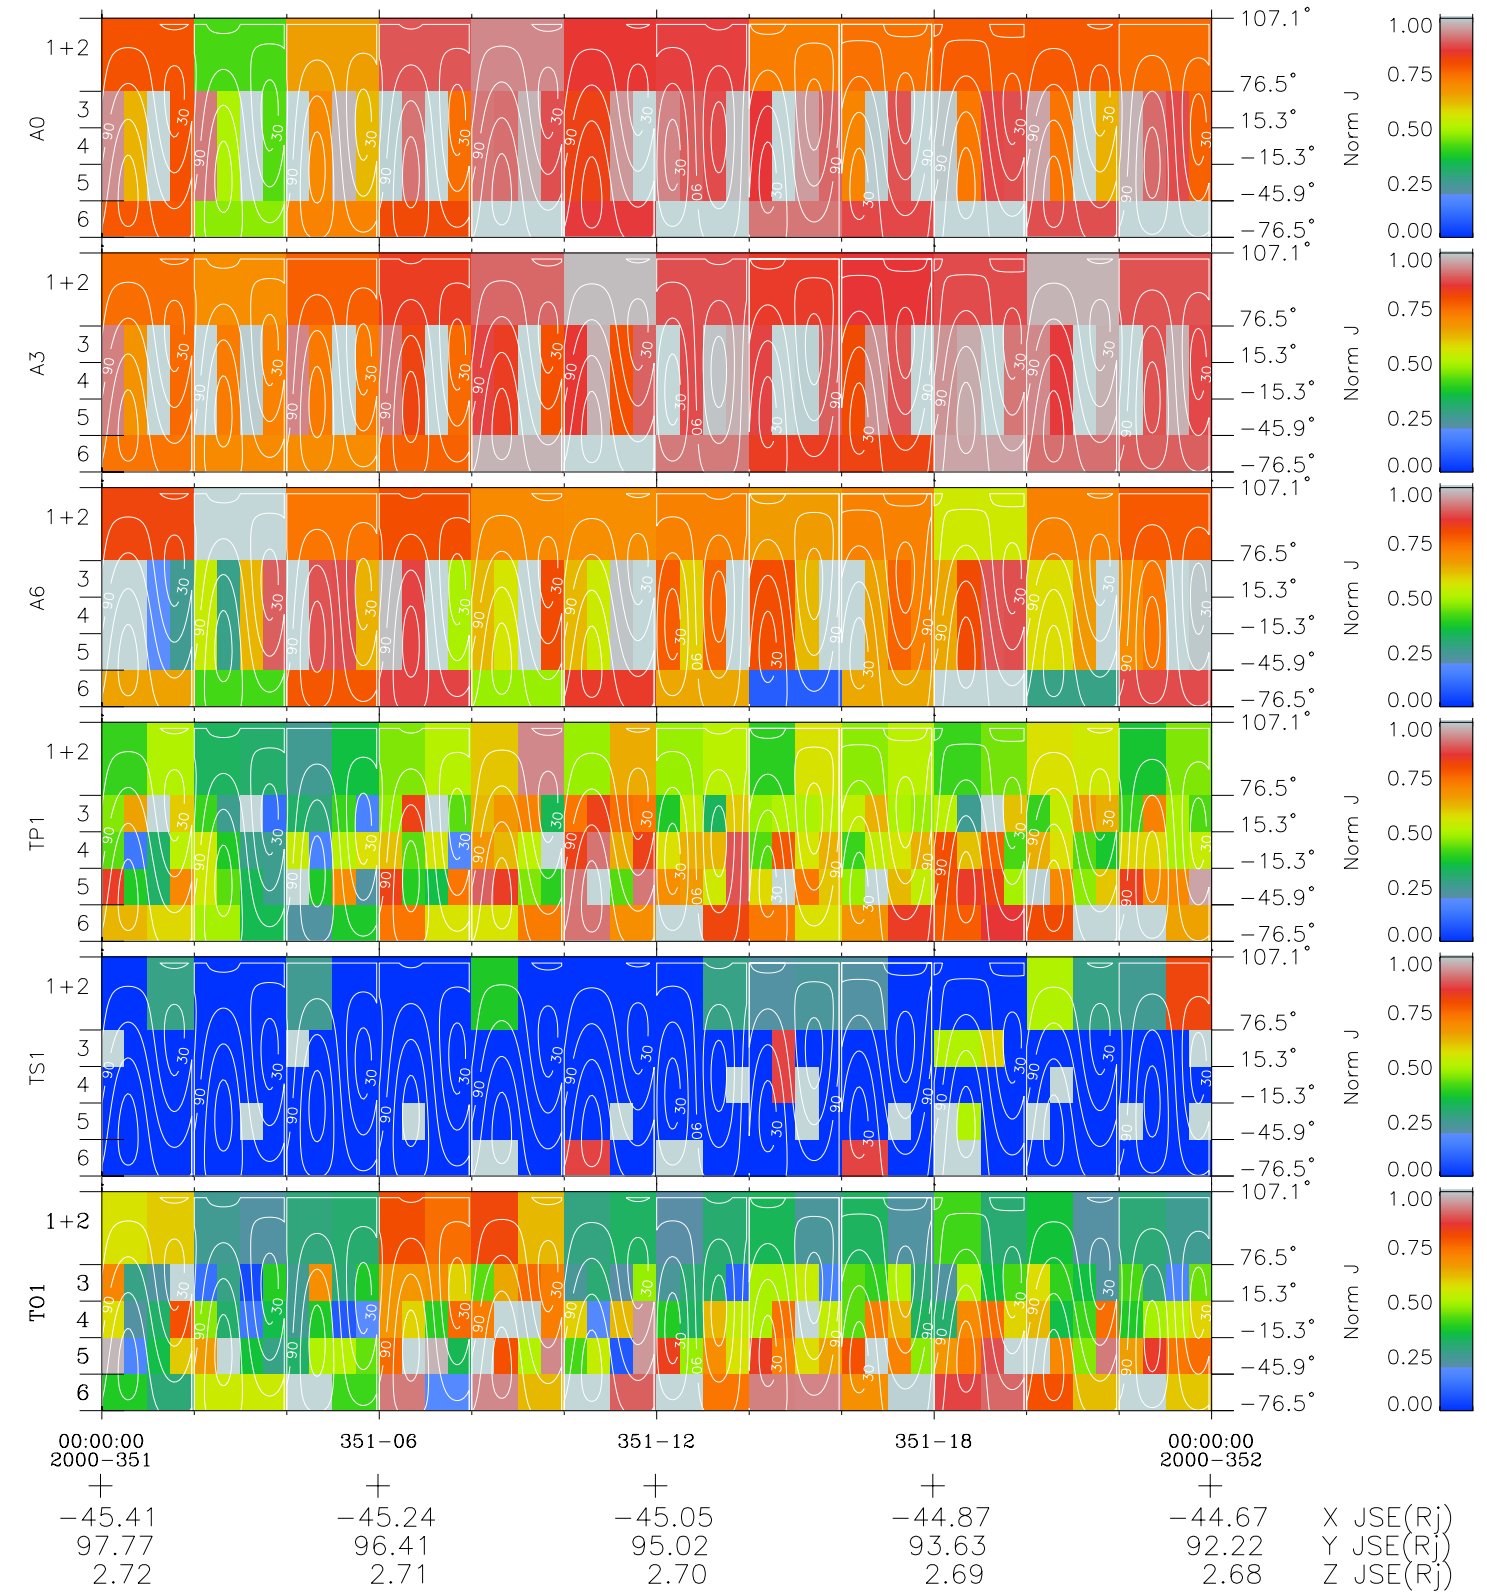

Galileo EPD Real Time All-Sky Anisotropies 00351

Software Version: RTSKY_NORM V 1.20
 Data Production: 18-05-01
 Plot Production: Mon Sep 17 19:07:50 2001
 Color File: wondr3
 Geofactor File: 1.1

◇ = Jupiter look direction
 □ = Corotation look direction