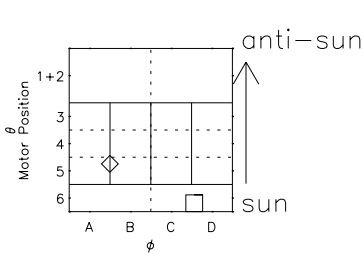

Galileo EPD Real Time All-Sky Anisotropies 00351

Software Version: RTSKY_NORM V 1.20
 Data Production: 18-05-01
 Plot Production: Mon Sep 17 19:07:50 2001
 Color File: wondr3
 Geofactor File: 1.1

◇ = Jupiter look direction
 □ = Corotation look direction