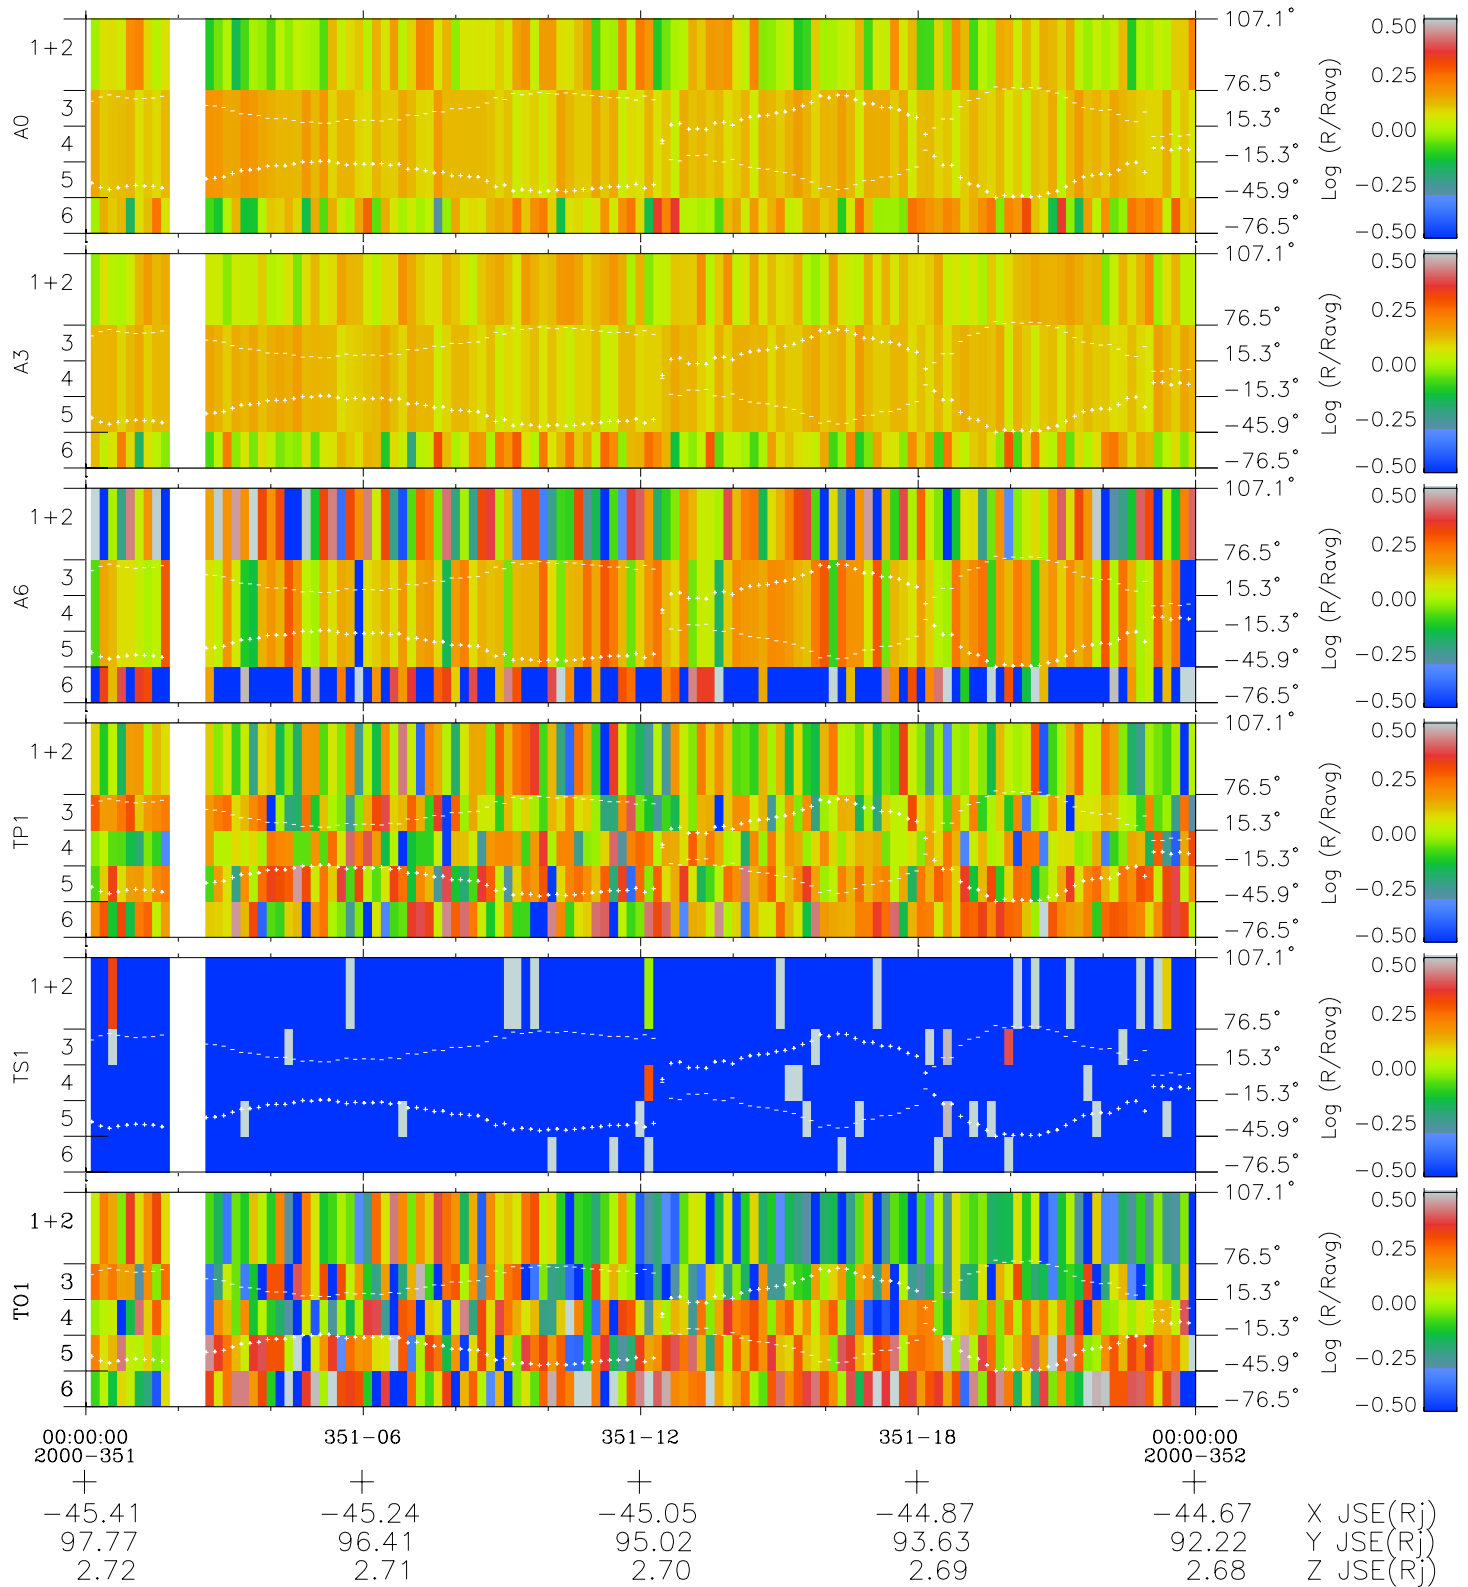

Galileo EPD Real Elevation Anisotropies 00351

Software Version: RTELEV_MEAN V 1.20
 Data Production: 18-05-01
 Plot Production: Mon Sep 17 19:08:03 2001
 Color File: wondr3
 Geofactor File: 1.1

- ◇ = Jupiter look direction
- = Corotation look direction