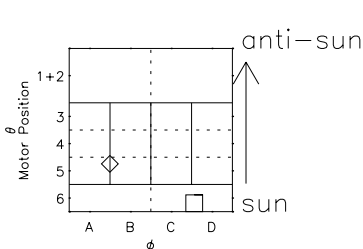

Galileo EPD Real Elevation Anisotropies 00351

Software Version: RTELEV_MEAN V 1.20
 Data Production: 18-05-01
 Plot Production: Mon Sep 17 19:08:03 2001
 Color File: wondr3
 Geofactor File: 1.1

- ◇ = Jupiter look direction
- = Corotation look direction