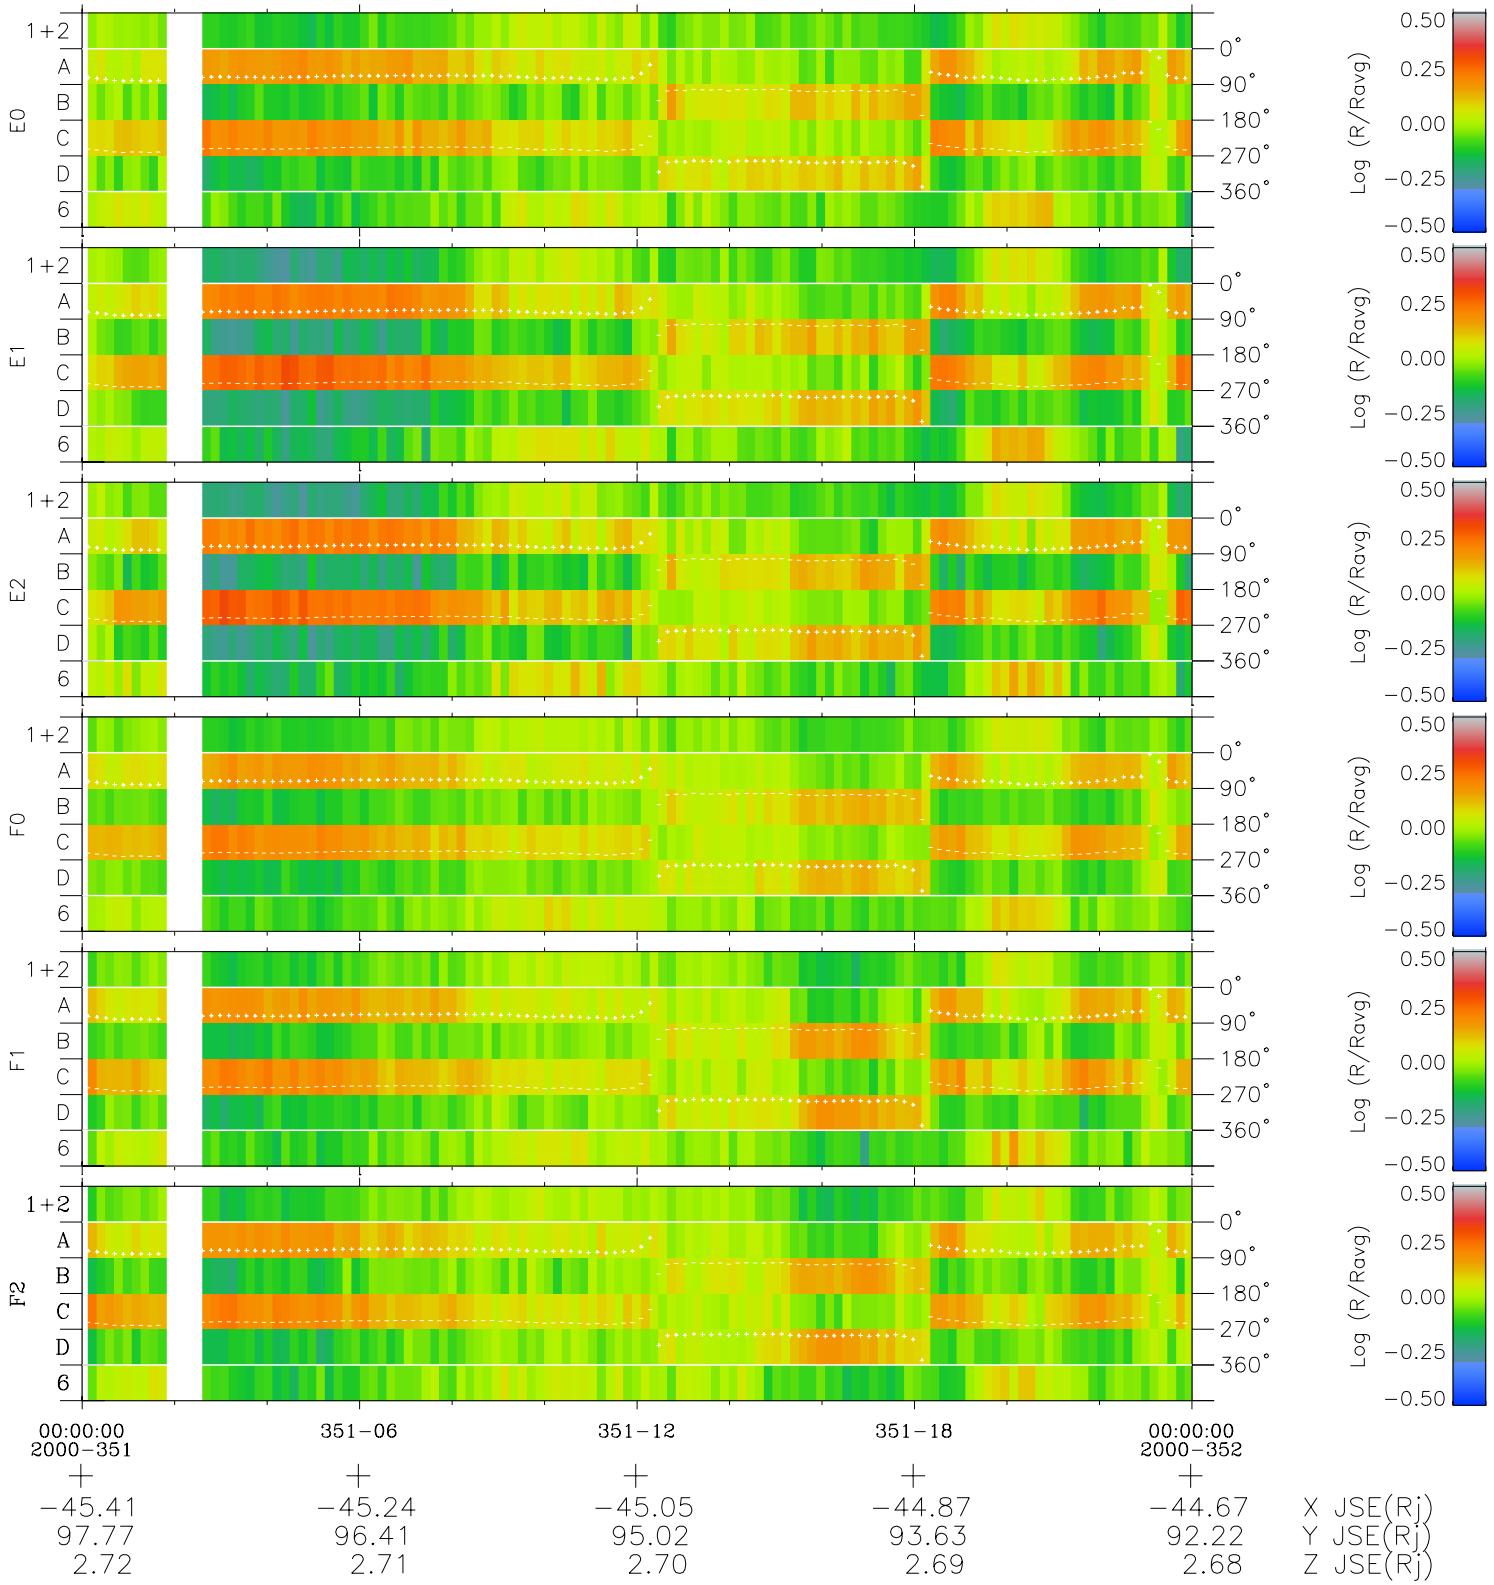

# Galileo EPD Real Time Azimuth Anisotropies 00351

Software Version: RTAZIM\_MEAN V 1.20  
 Data Production: 18-05-01  
 Plot Production: Mon Sep 17 19:08:41 2001  
 Color File: wondr3  
 Geofactor File: 1.1

- ◇ = Jupiter look direction
- = Corotation look direction