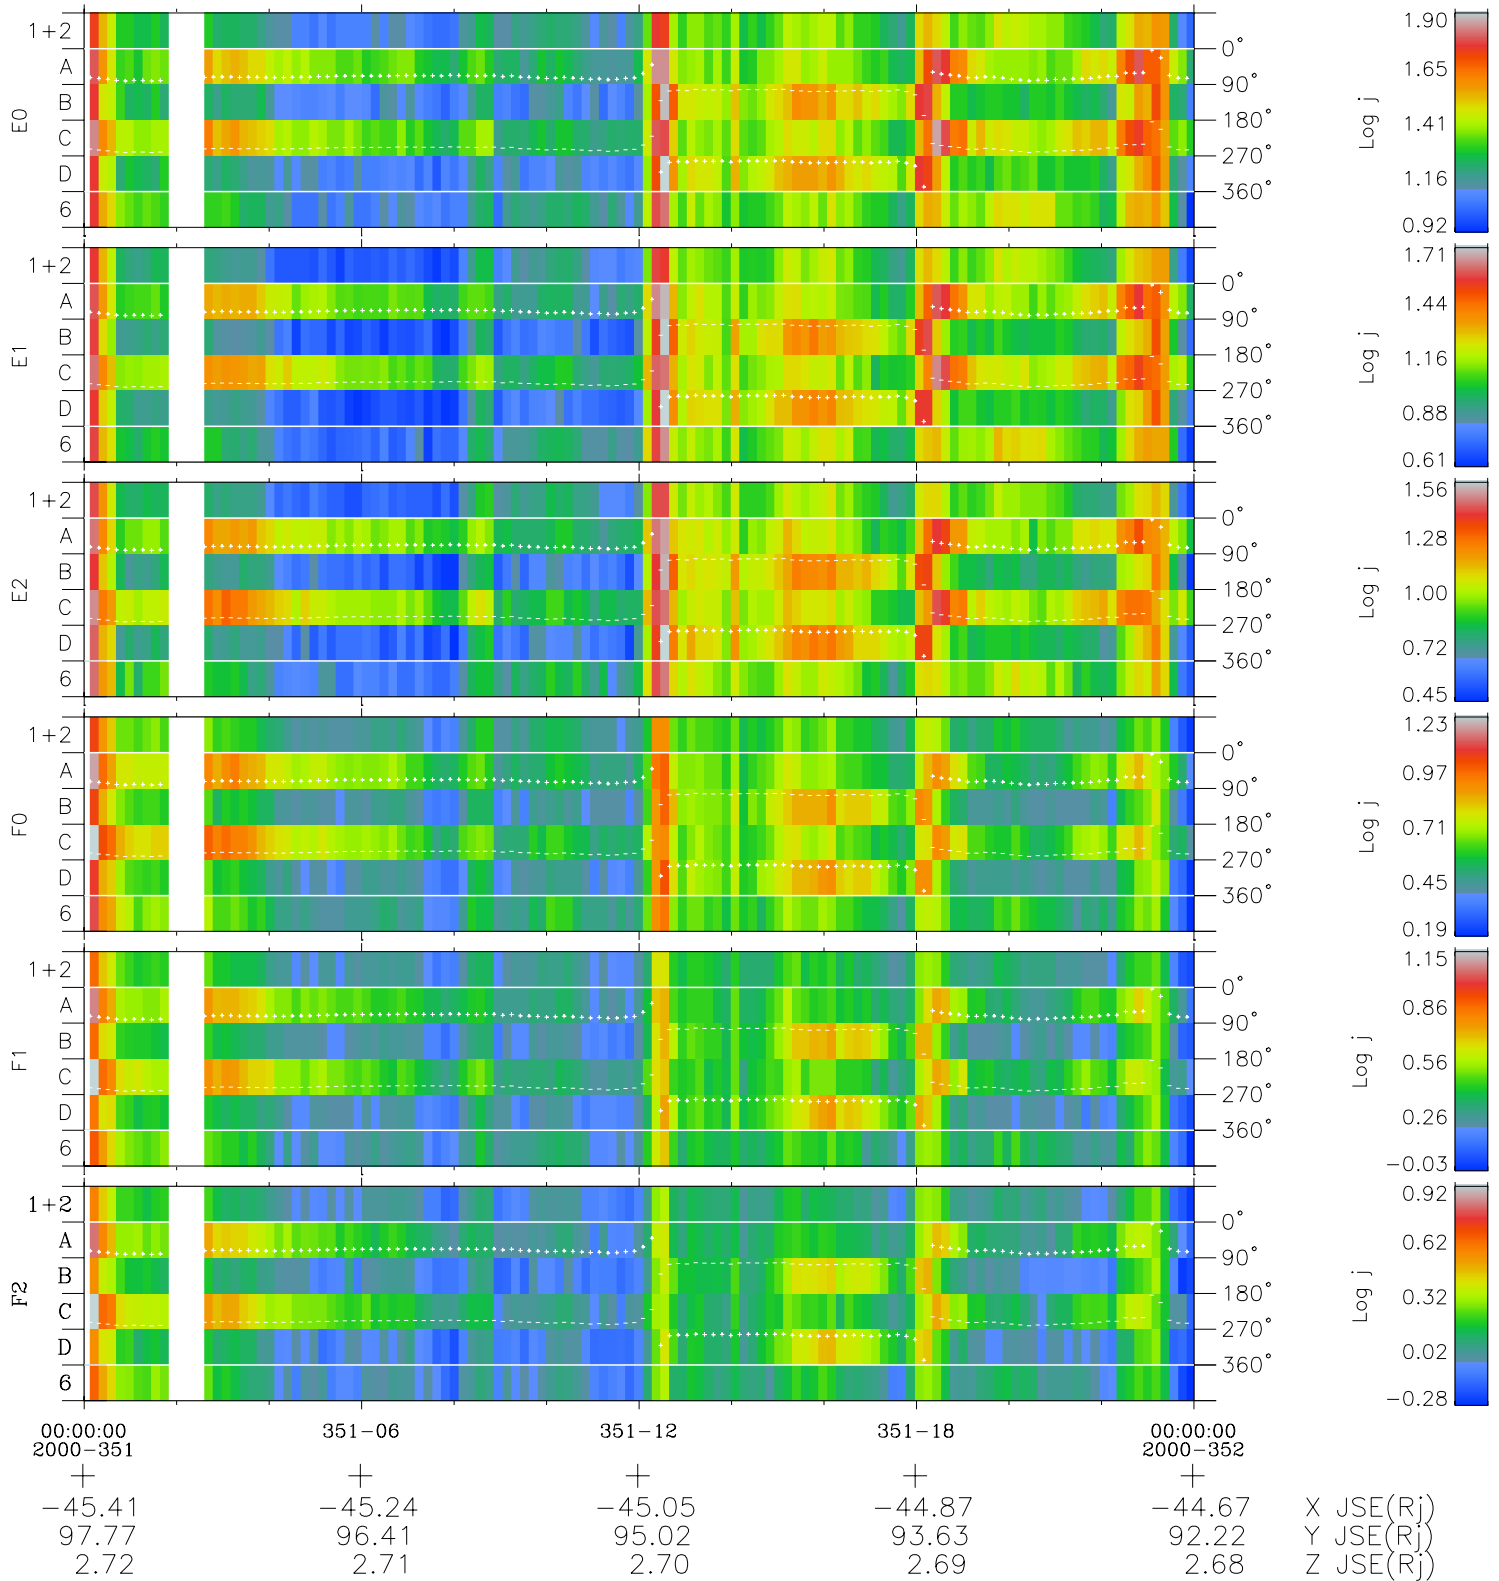

# Galileo EPD Real Time Azimuth Anisotropies 00351

Software Version: RTAZIM\_FLUX V 1.20  
Data Production: 18-05-01  
Plot Production: Mon Sep 17 19:08:51 2001  
Color File: wondr3  
Geofactor File: 1.1

- ◇ = Jupiter look direction
- = Corotation look direction