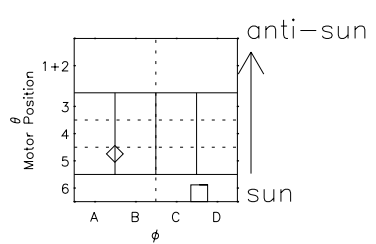

Galileo EPD Real Time Azimuth Anisotropies 00351

Software Version: RTAZIM_MEAN V 1.20
Data Production: 18-05-01
Plot Production: Mon Sep 17 19:08:36 2001
Color File: wondr3
Geofactor File: 1.1

◇ = Jupiter look direction
□ = Corotation look direction