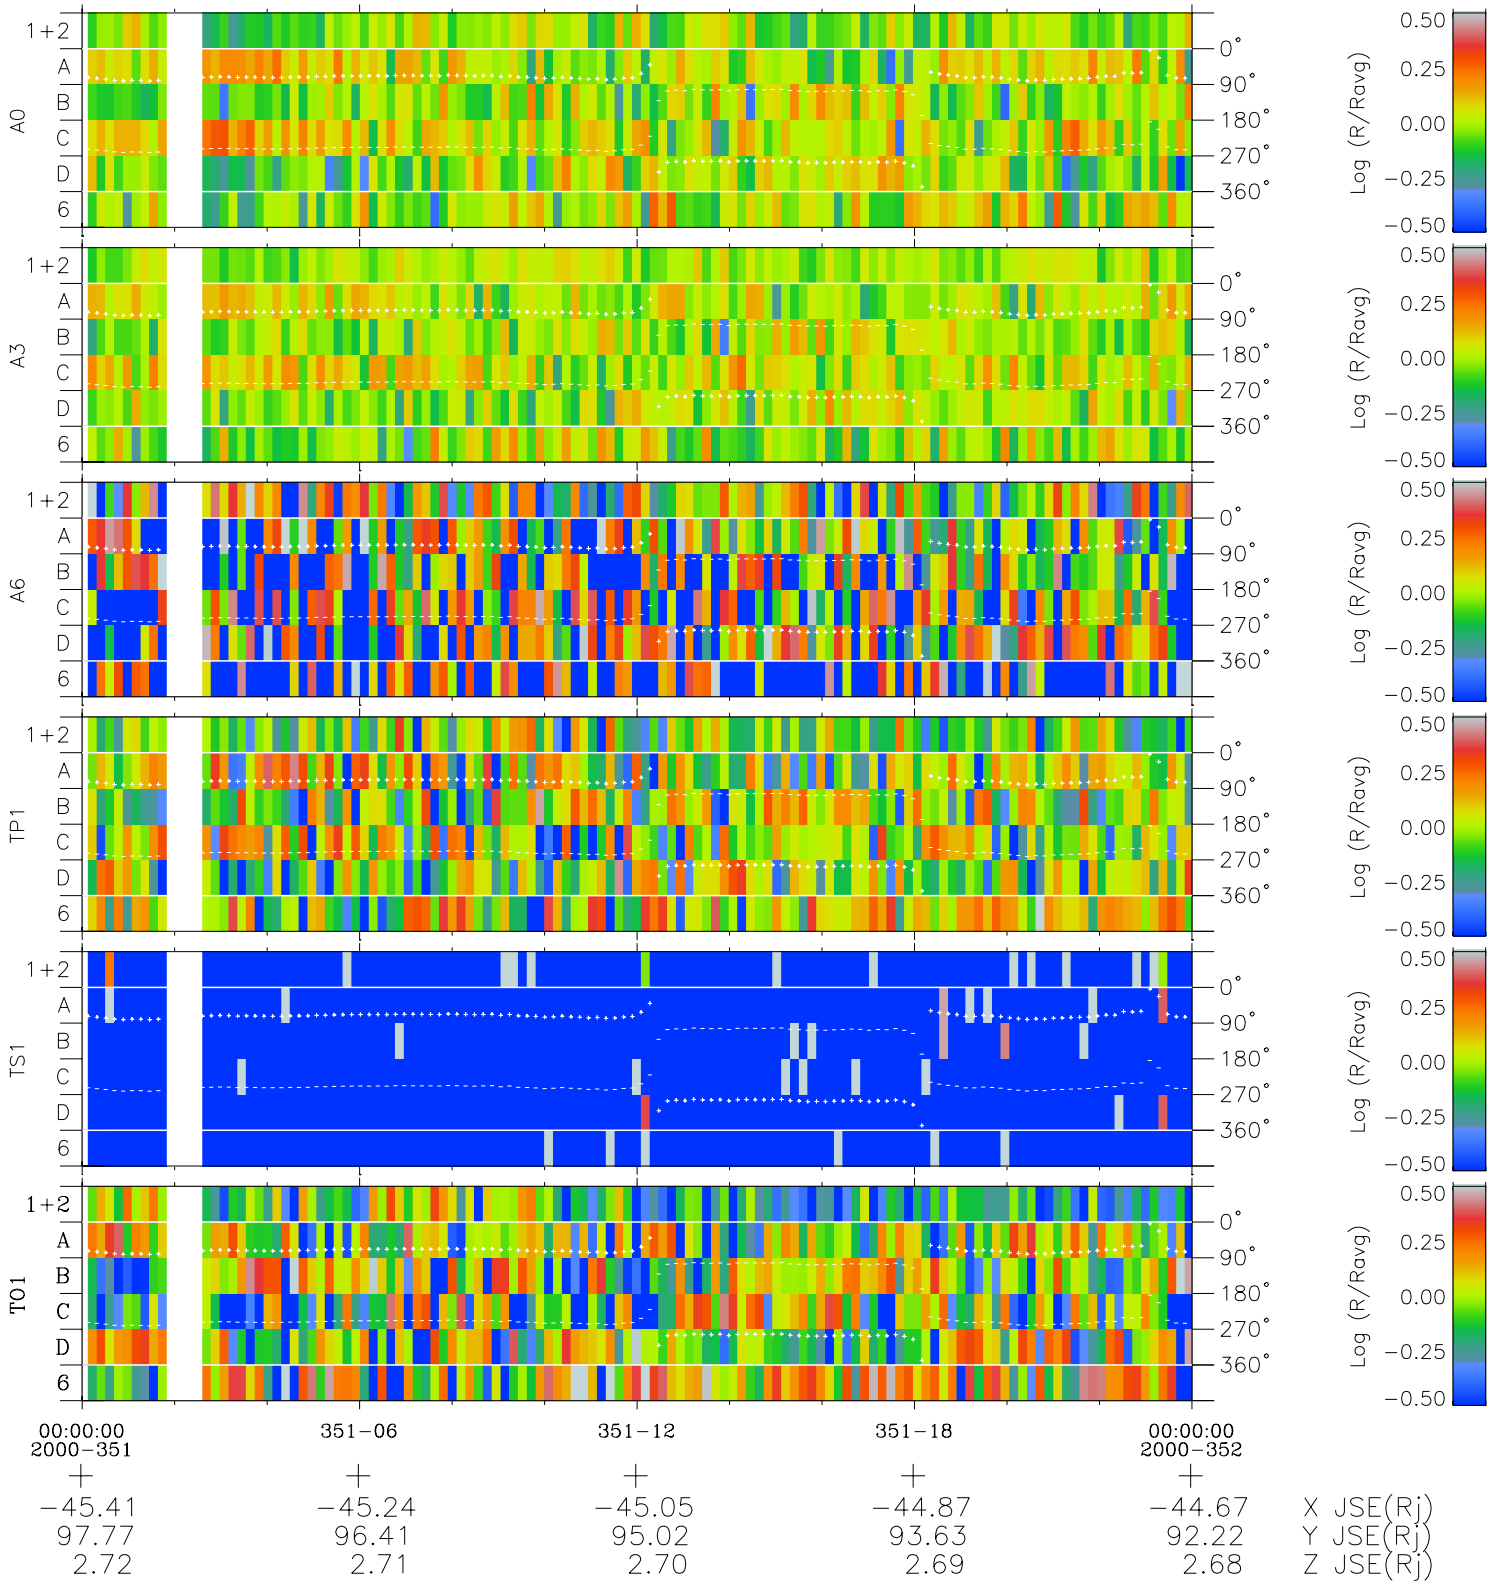

Galileo EPD Real Time Azimuth Anisotropies 00351

Software Version: RTAZIM_MEAN V 1.20
Data Production: 18-05-01
Plot Production: Mon Sep 17 19:08:36 2001
Color File: wondr3
Geofactor File: 1.1

◇ = Jupiter look direction
□ = Corotation look direction