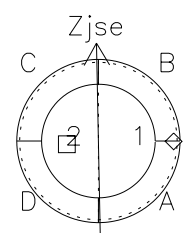

Galileo EPD Real Time Azimuth Anisotropies 00351

Software Version: RTAZIM_MEAN V 1.20
Data Production: 18-05-01
Plot Production: Mon Sep 17 19:08:36 2001
Color File: wondr3
Geofactor File: 1.1

◇ = Jupiter look direction
□ = Corotation look direction