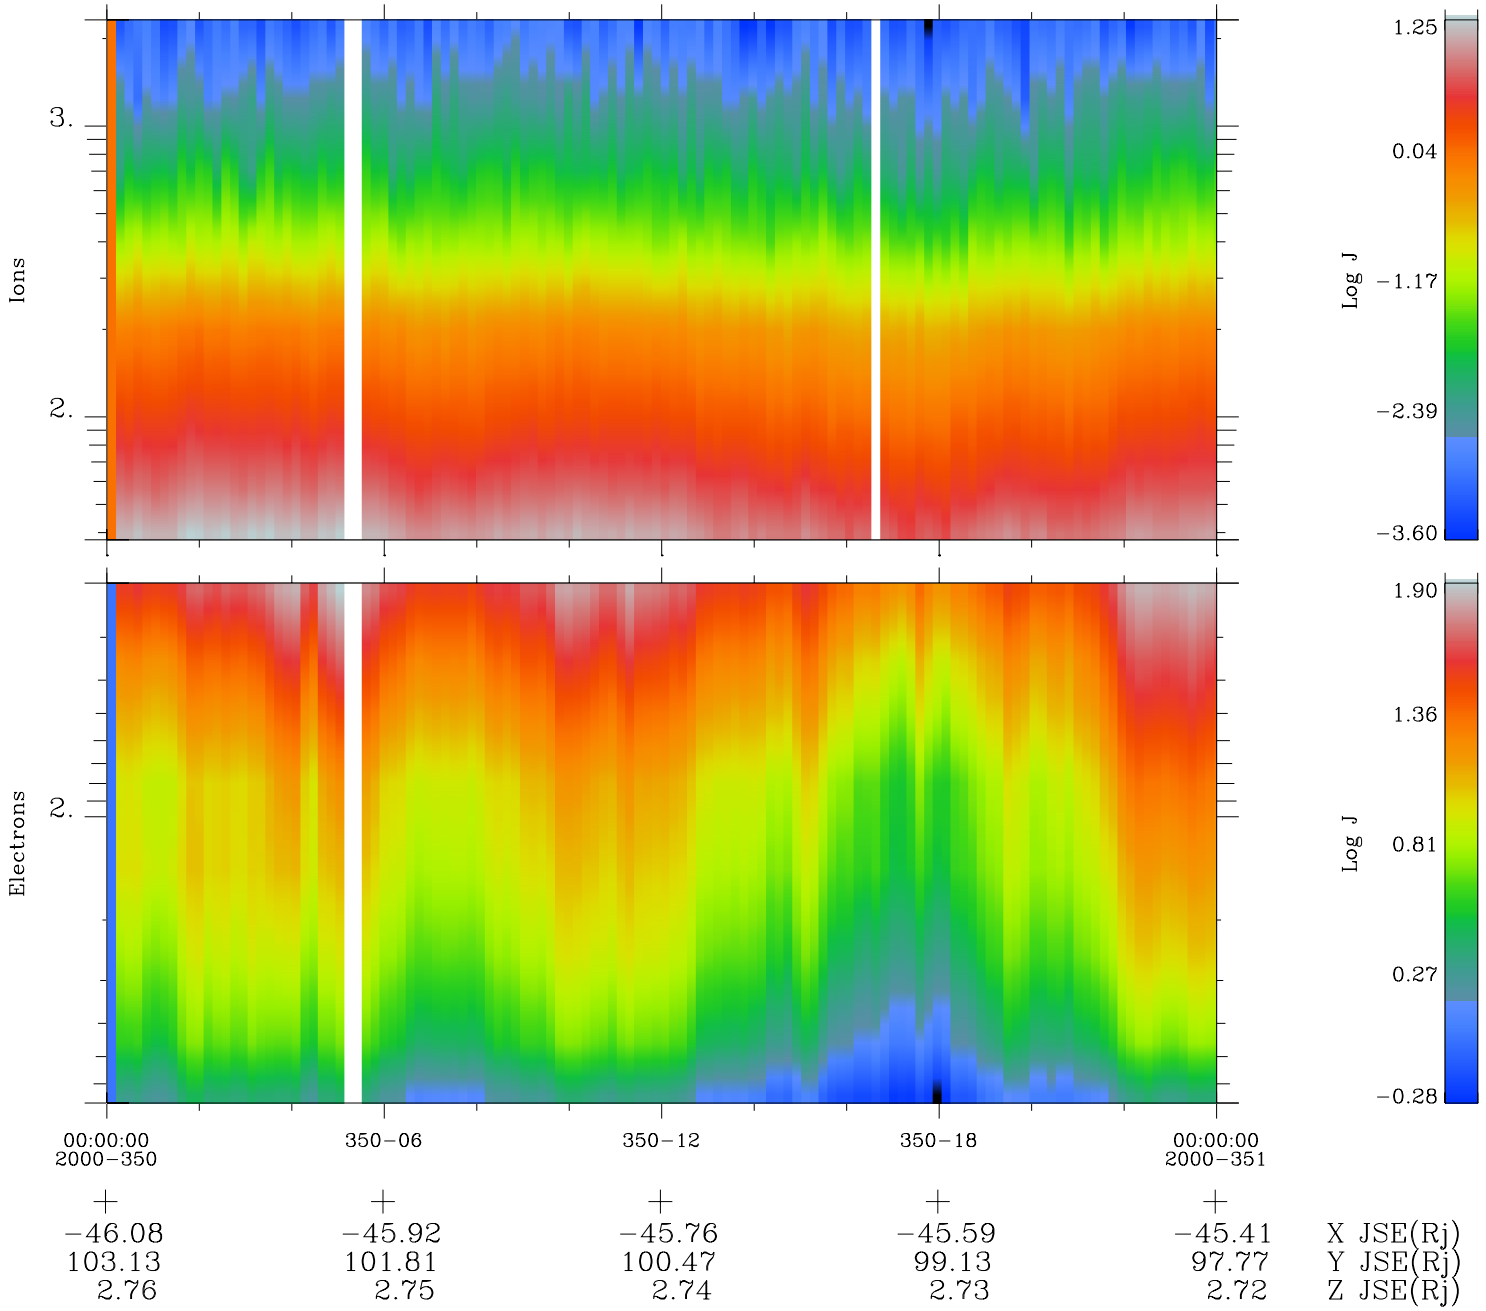

# Galileo EPD Real Time Omni Spectrum 00350

Software Version: RTSPEC\_OMNI V 1.20  
 Data Production: 18-05-01  
 Plot Production: Mon Sep 17 18:59:11 2001  
 Color File: wondr3  
 Geofactor File: 1.1

◇ = Jupiter look direction  
 □ = Corotation look direction