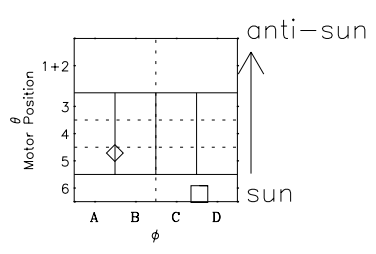

# Galileo EPD Real Time Omni Spectrum 00350

Software Version: RTSPEC\_OMNI V 1.20  
 Data Production: 18-05-01  
 Plot Production: Mon Sep 17 18:59:11 2001  
 Color File: wondr3  
 Geofactor File: 1.1

◇ = Jupiter look direction  
 □ = Corotation look direction