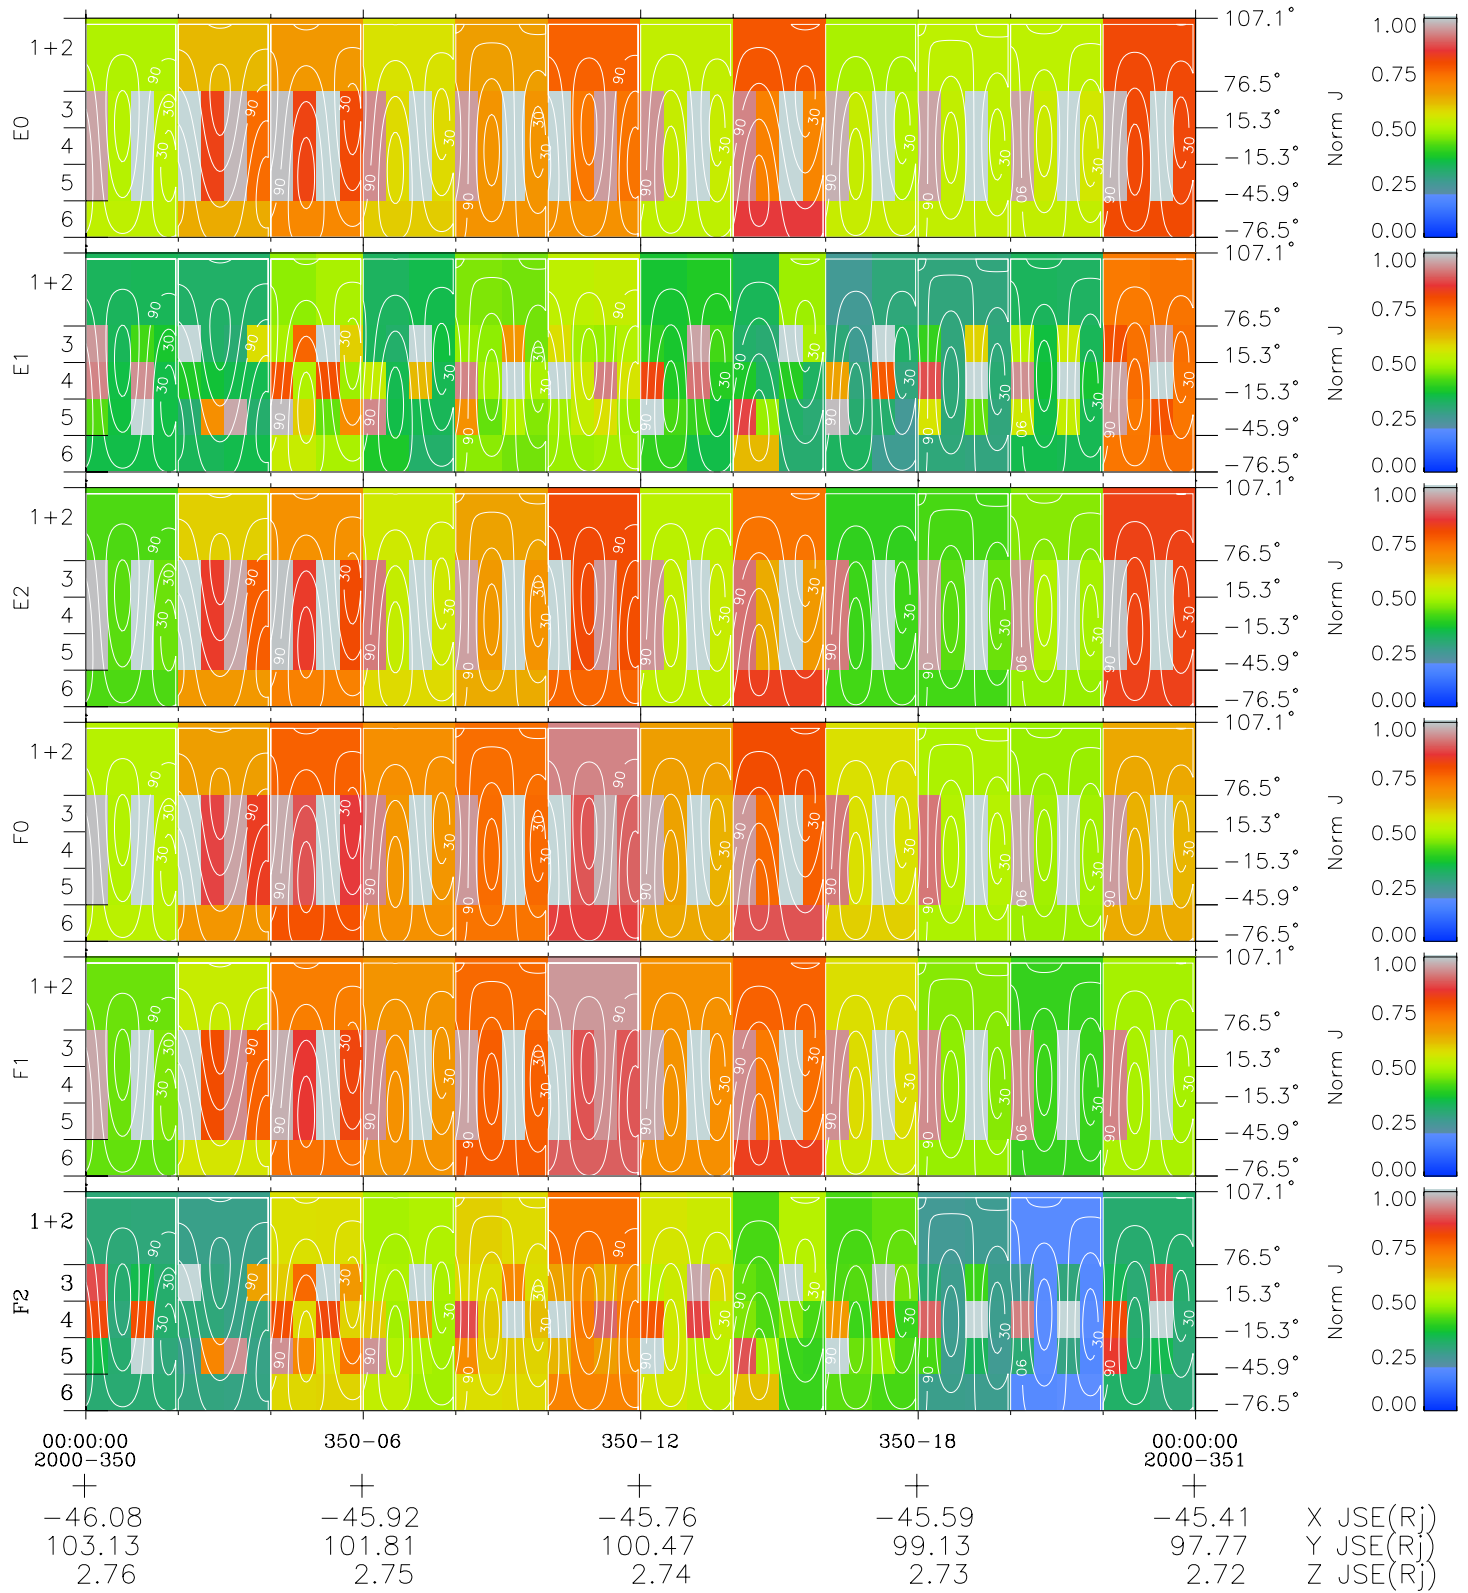

Galileo EPD Real Time All-Sky Anisotropies 00350

Software Version: RTSKY_NORM V 1.20
 Data Production: 18-05-01
 Plot Production: Mon Sep 17 18:59:53 2001
 Color File: wondr3
 Geofactor File: 1.1

◇ = Jupiter look direction
 □ = Corotation look direction