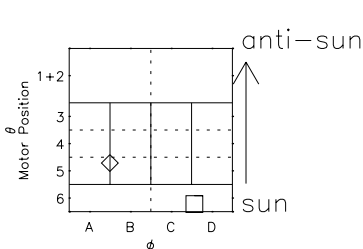

Galileo EPD Real Time All-Sky Anisotropies 00350

Software Version: RTSKY_NORM V 1.20
 Data Production: 18-05-01
 Plot Production: Mon Sep 17 18:59:53 2001
 Color File: wondr3
 Geofactor File: 1.1

◇ = Jupiter look direction
 □ = Corotation look direction