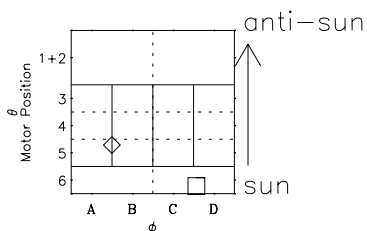

# Galileo EPD Real-Time Six-Sector 00350

Software Version: RTLINE\_R6 V 1.20  
Data Production: 18-05-01  
Plot Production: Mon Sep 17 19:01:13 2001

◇ = Jupiter look direction  
□ = Corotation look direction