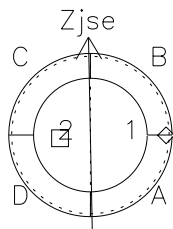

# Galileo EPD Real-Time Six-Sector 00350

Software Version: RTLINE\_R6 V 1.20  
Data Production: 18-05-01  
Plot Production: Mon Sep 17 19:01:13 2001

◇ = Jupiter look direction  
□ = Corotation look direction