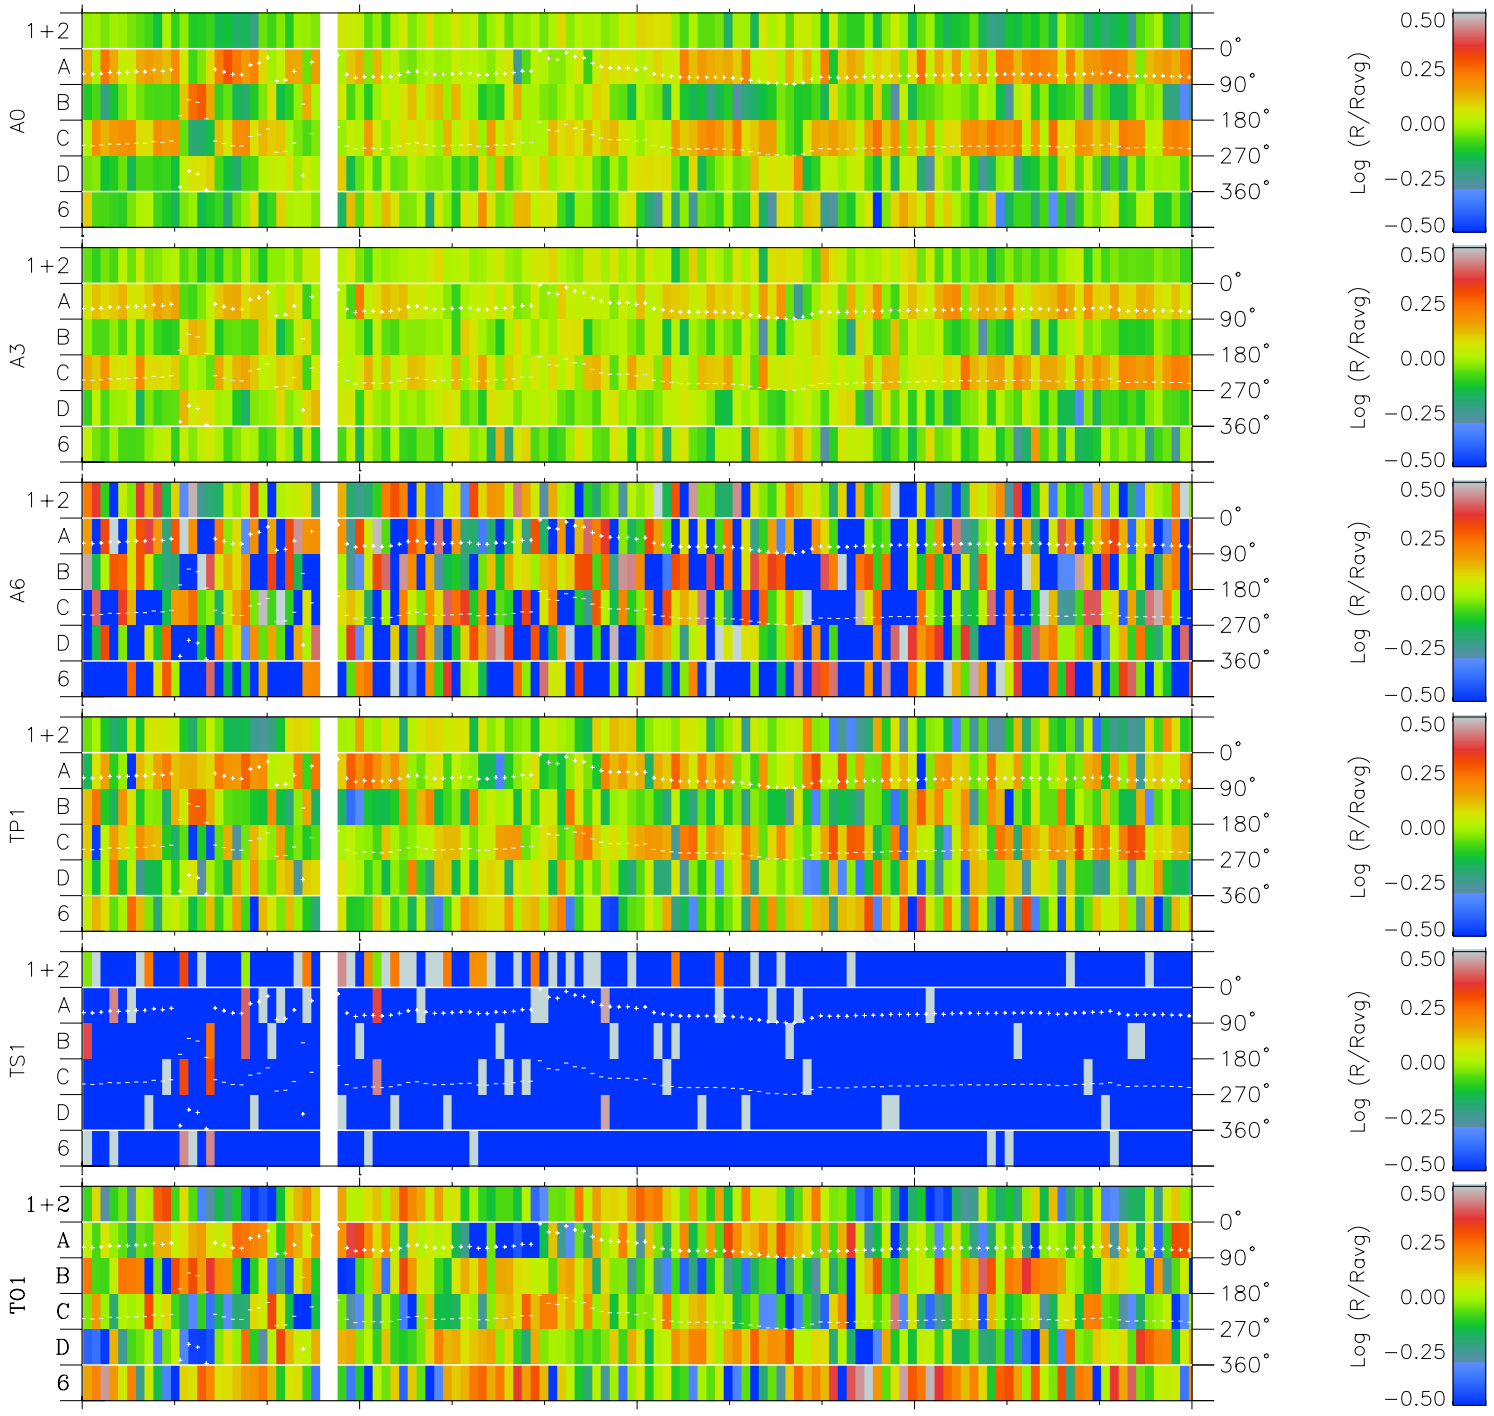

Galileo EPD Real Time Azimuth Anisotropies 00350

Software Version: RTAZIM_MEAN V 1.20
 Data Production: 18-05-01
 Plot Production: Mon Sep 17 19:00:34 2001
 Color File: wondr3
 Geofactor File: 1.1

00:00:00 2000-350	350-06	350-12	350-18	00:00:00 2000-351	
+	+	+	+	+	X JSE(R _j)
-46.08	-45.92	-45.76	-45.59	-45.41	Y JSE(R _j)
103.13	101.81	100.47	99.13	97.77	Z JSE(R _j)
2.76	2.75	2.74	2.73	2.72	

◇ = Jupiter look direction
 □ = Corotation look direction