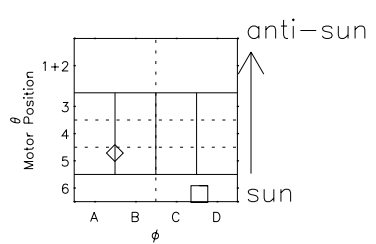

Galileo EPD Real Time Azimuth Anisotropies 00350

Software Version: RTAZIM_FLUX V 1.20
 Data Production: 18-05-01
 Plot Production: Mon Sep 17 19:00:45 2001
 Color File: wondr3
 Geofactor File: 1.1

◇ = Jupiter look direction
 □ = Corotation look direction