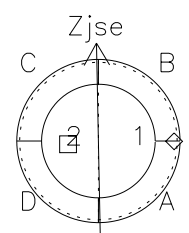

Galileo EPD Real Time Azimuth Anisotropies 00350

Software Version: RTAZIM_FLUX V 1.20
 Data Production: 18-05-01
 Plot Production: Mon Sep 17 19:00:45 2001
 Color File: wondr3
 Geofactor File: 1.1

◇ = Jupiter look direction
 □ = Corotation look direction