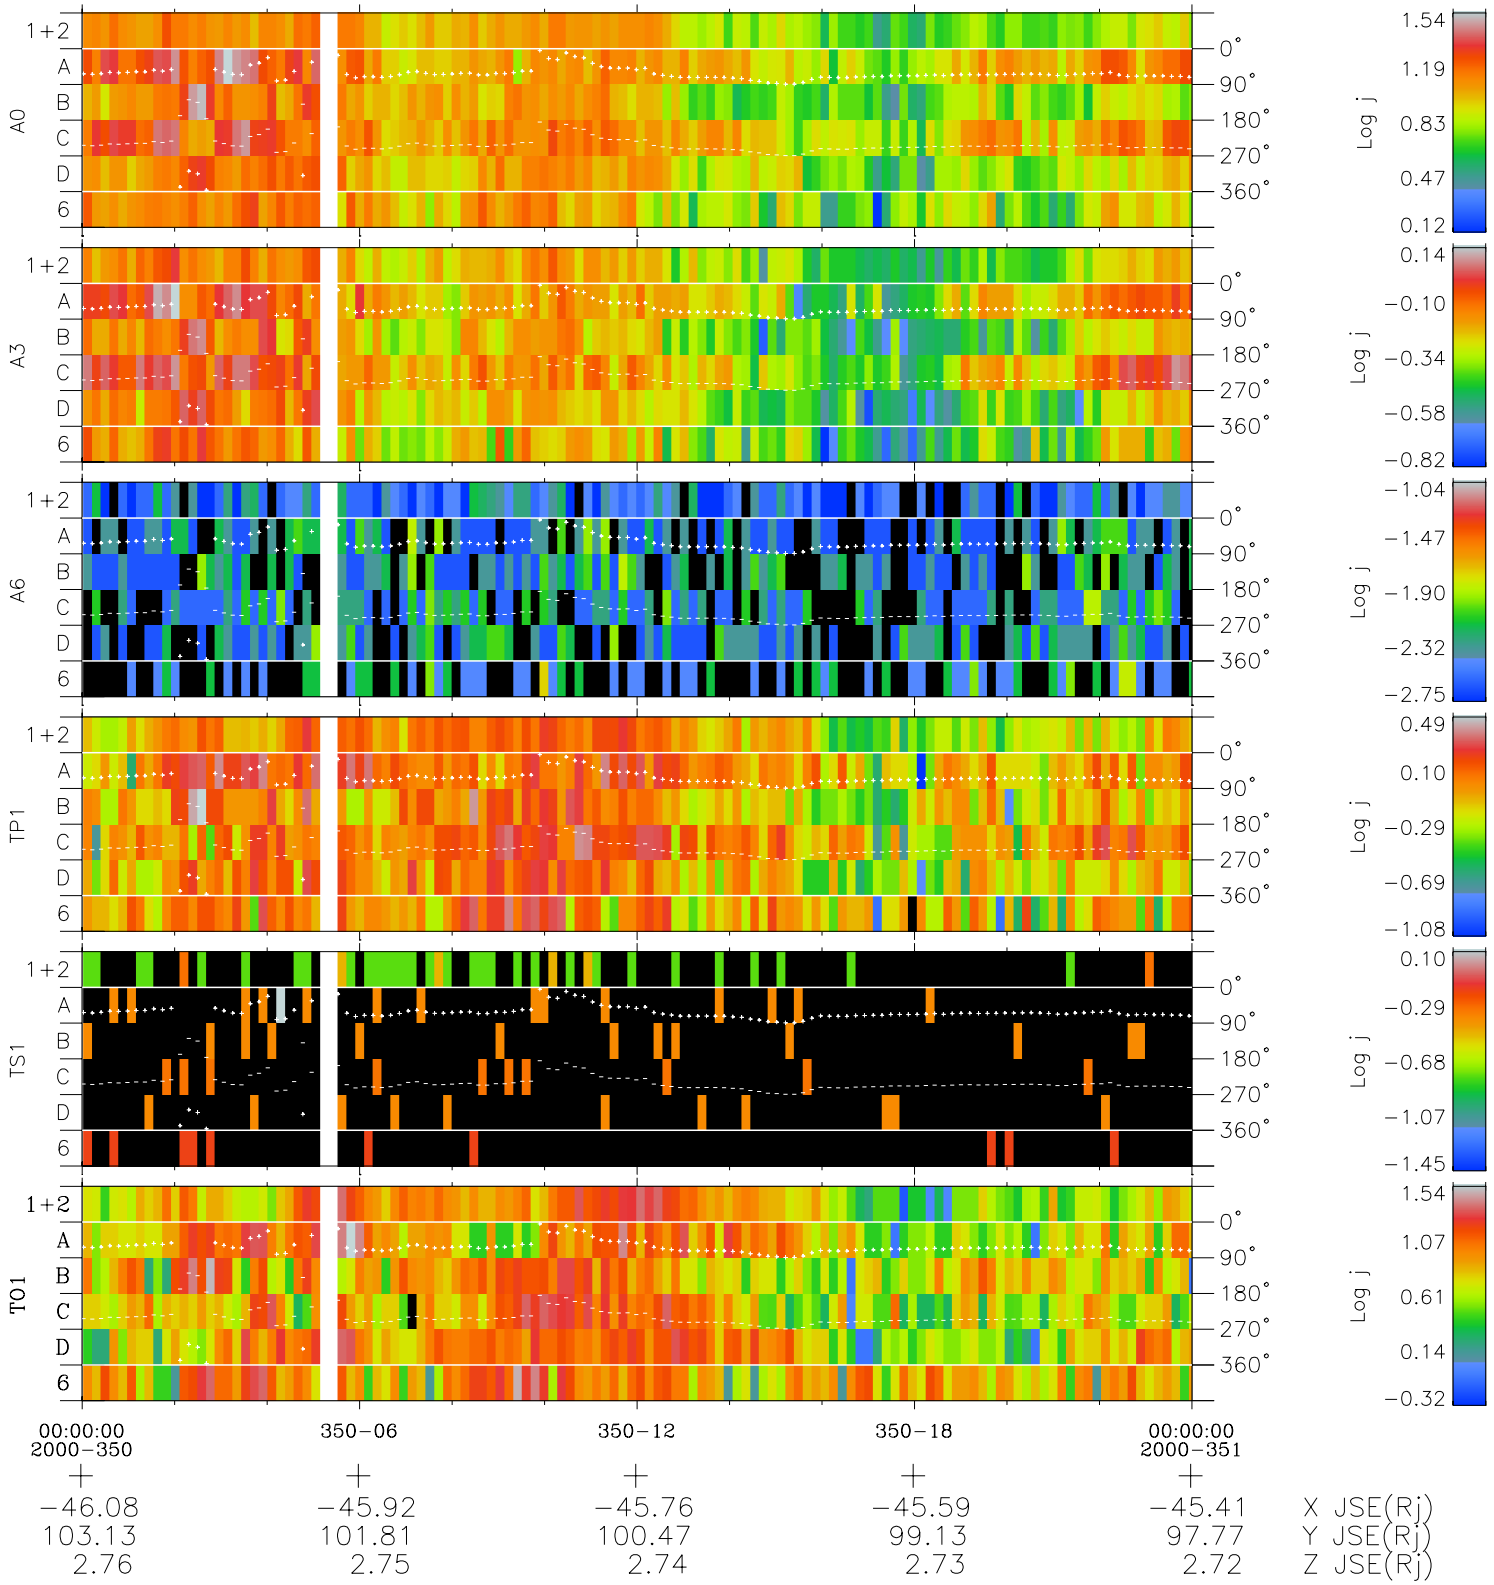

Galileo EPD Real Time Azimuth Anisotropies 00350

Software Version: RTAZIM_FLUX V 1.20
 Data Production: 18-05-01
 Plot Production: Mon Sep 17 19:00:45 2001
 Color File: wondr3
 Geofactor File: 1.1

◇ = Jupiter look direction
 □ = Corotation look direction