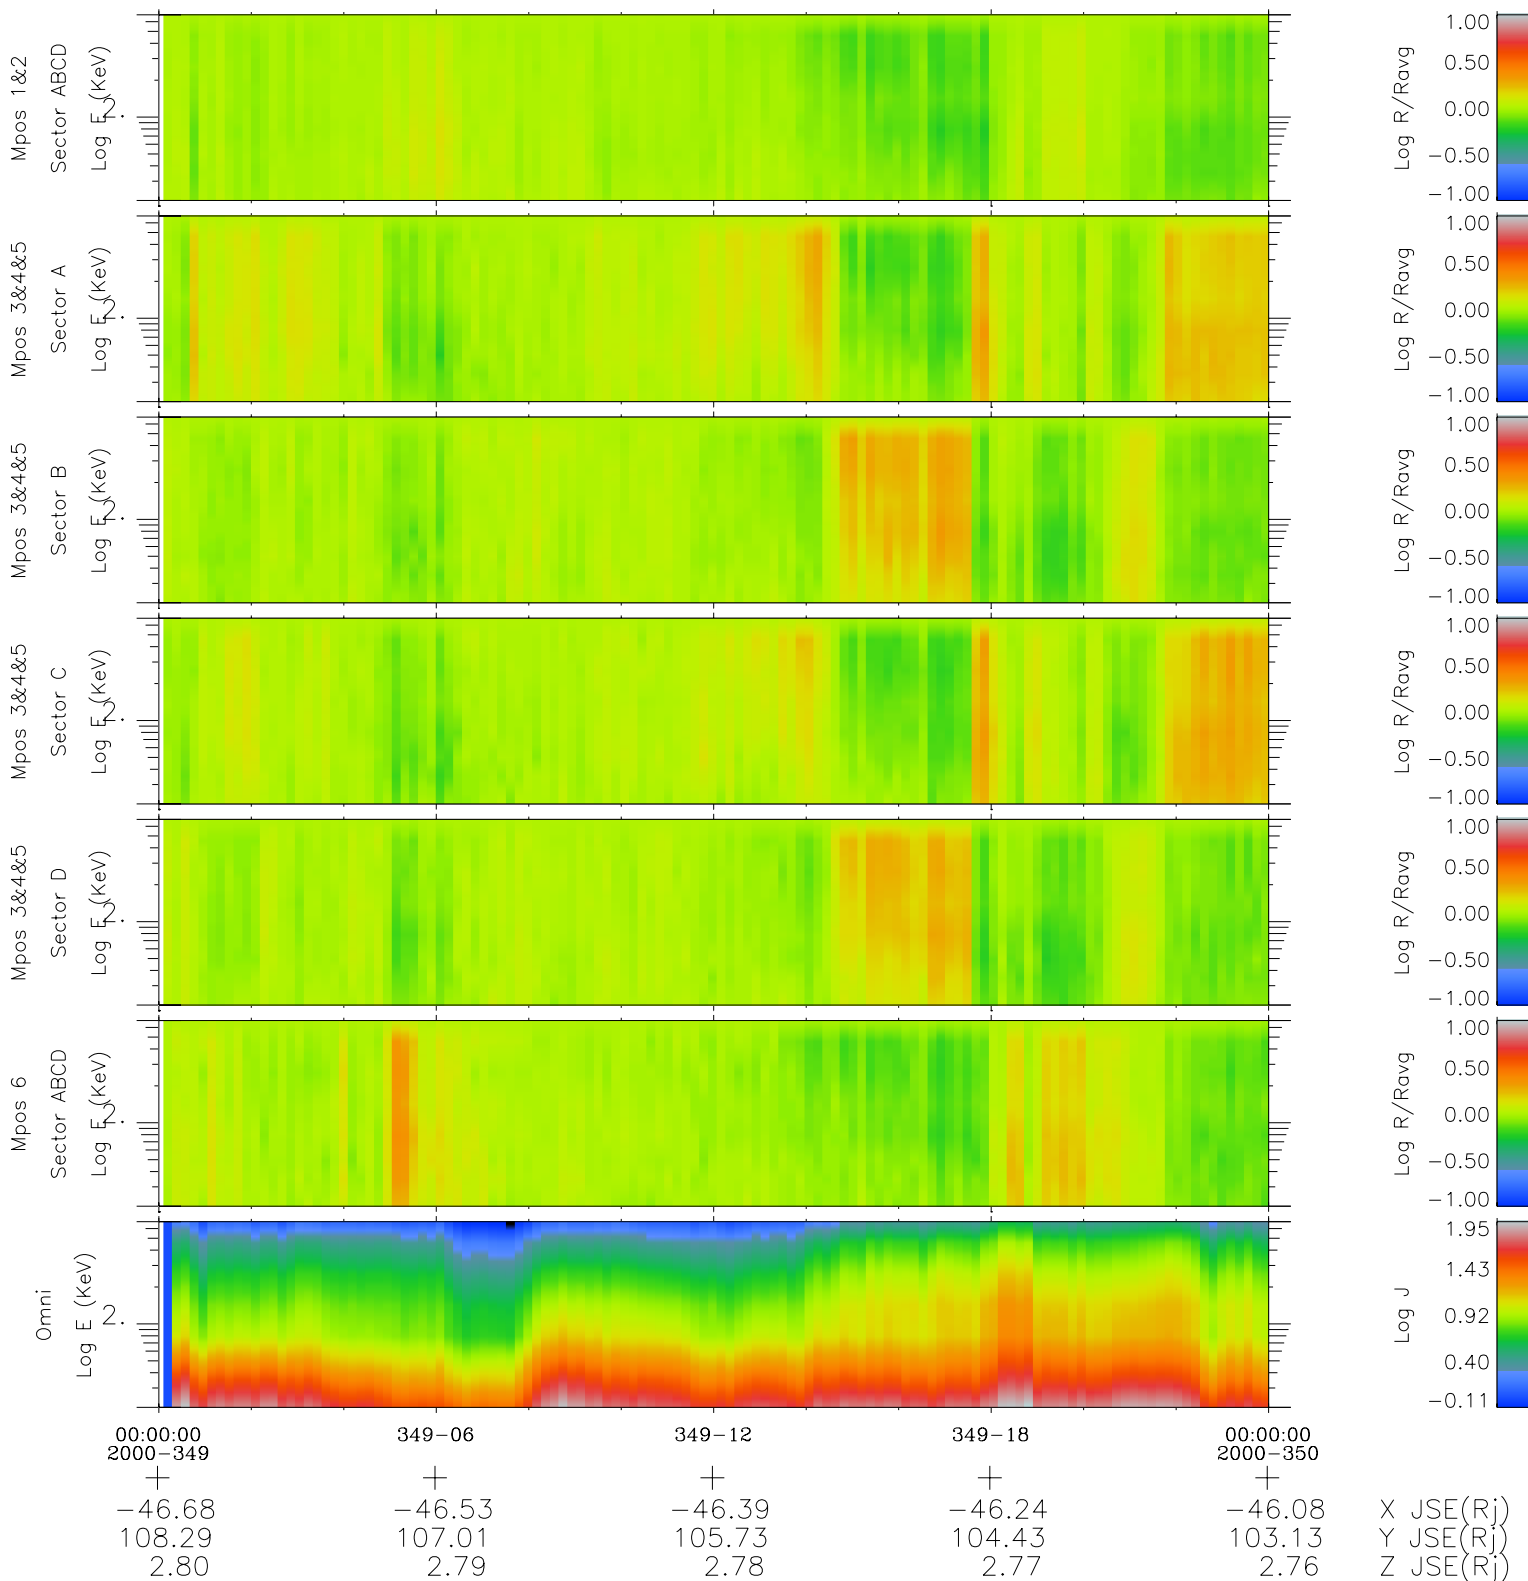

Galileo EPD Real Time R6 Electrons Spectra 00349

Software Version: RTSPEC_R6 V 1.20
 Data Production: 18-05-01
 Plot Production: Mon Sep 17 18:51:09 2001
 Color File: wondr3
 Geofactor File: 1.1

- ◇ = Jupiter look direction
- = Corotation look direction