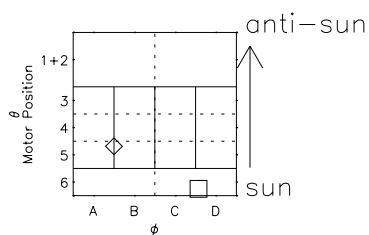

# Galileo EPD Real Time R6 Ions Spectra 00349

Software Version: RTSPEC\_R6 V 1.20  
 Data Production: 18-05-01  
 Plot Production: Mon Sep 17 18:51:03 2001  
 Color File: wondr3  
 Geofactor File: 1.1

- ◇ = Jupiter look direction
- = Corotation look direction