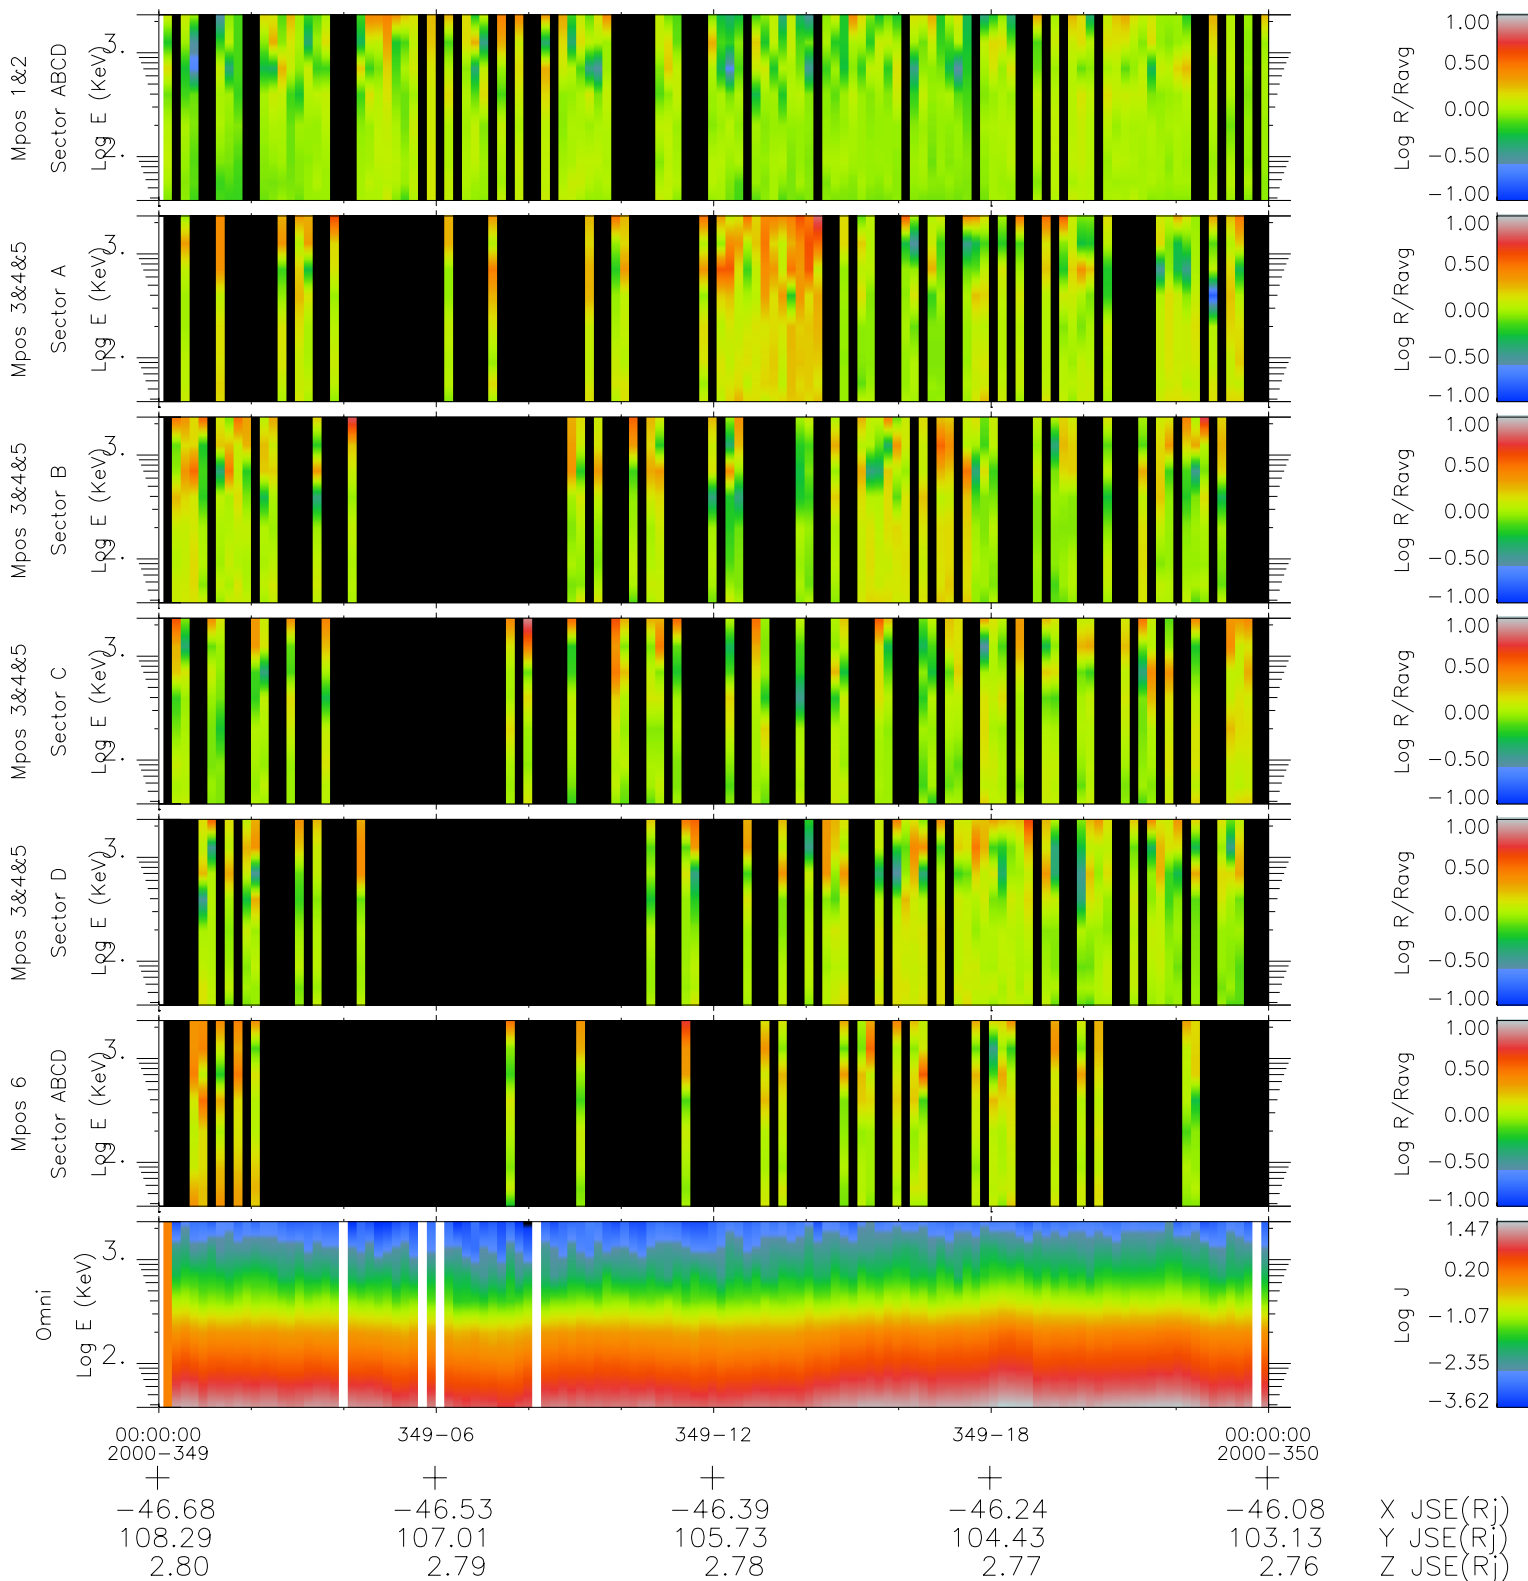

# Galileo EPD Real Time R6 Ions Spectra 00349

Software Version: RTSPEC\_R6 V 1.20  
 Data Production: 18-05-01  
 Plot Production: Mon Sep 17 18:51:03 2001  
 Color File: wondr3  
 Geofactor File: 1.1

- ◇ = Jupiter look direction
- = Corotation look direction