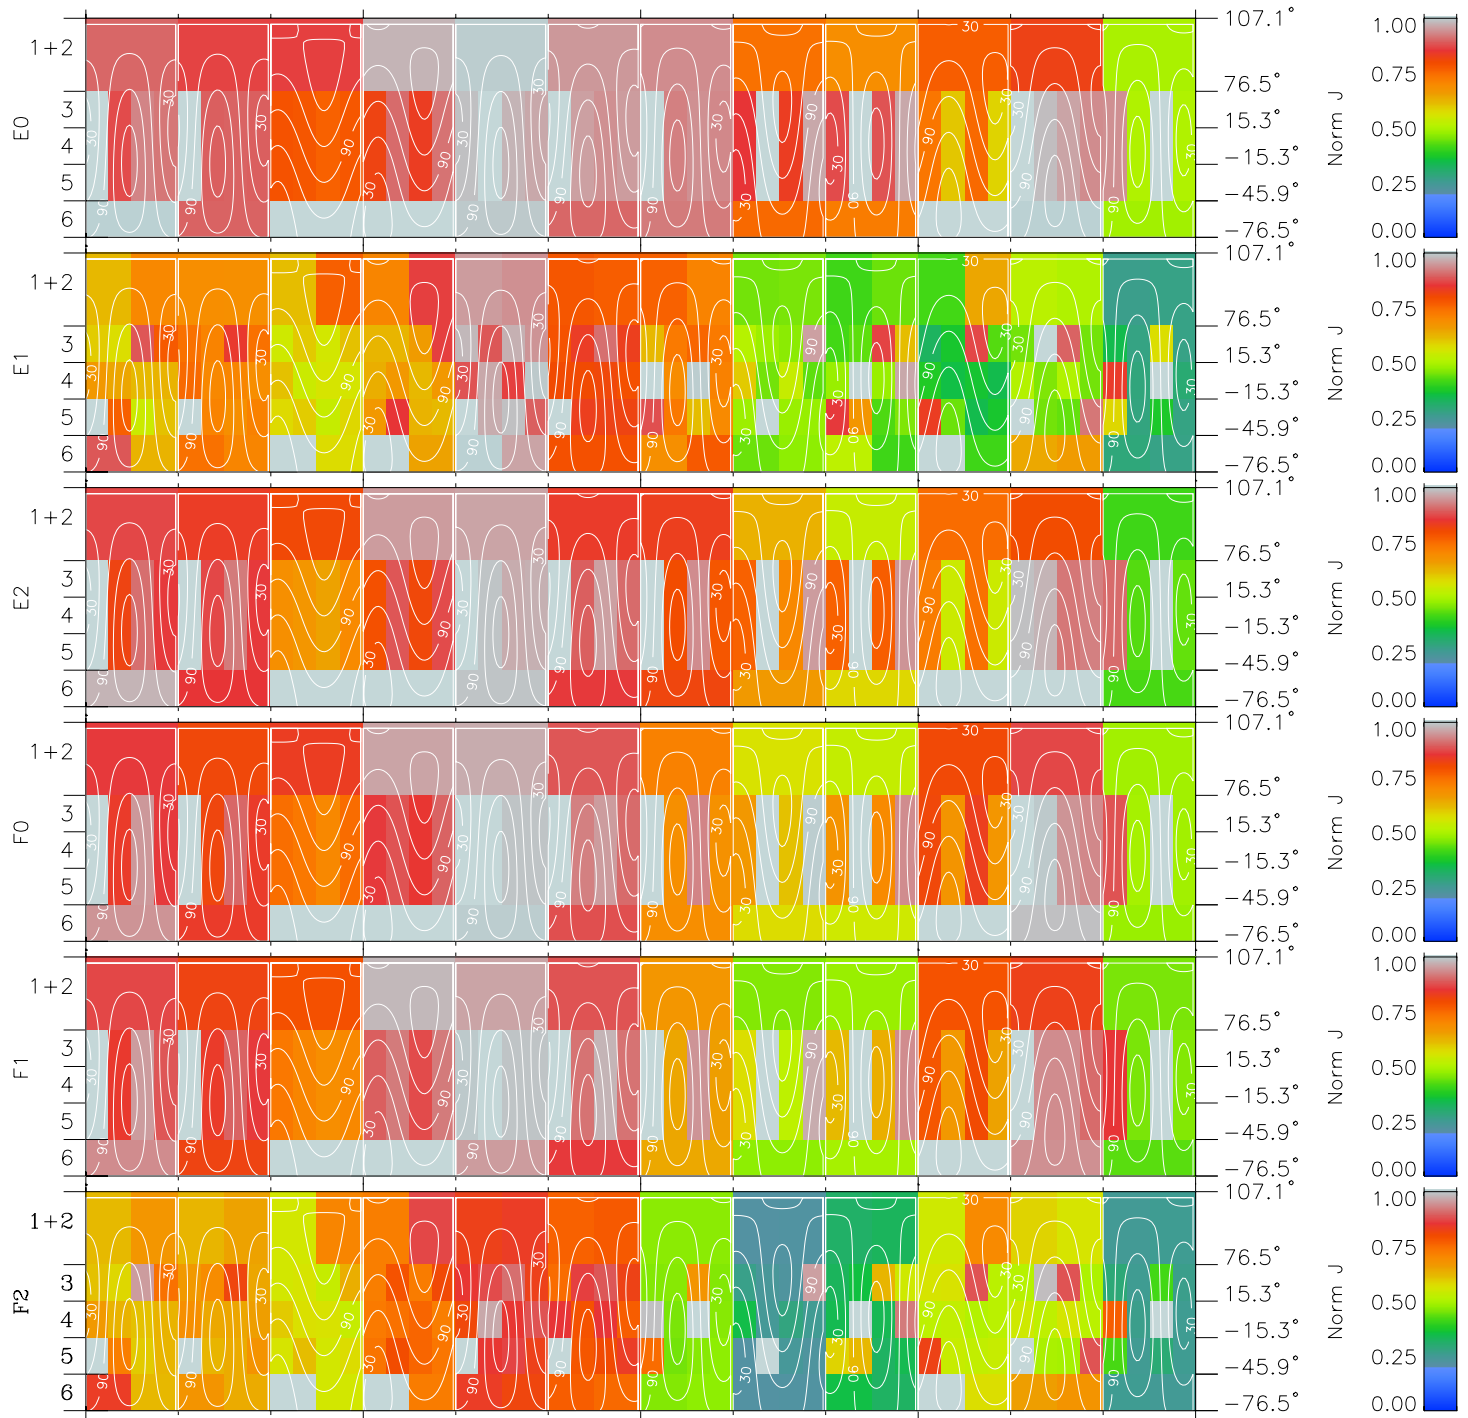

Galileo EPD Real Time All-Sky Anisotropies 00349

Software Version: RTSKY_NORM V 1.20
 Data Production: 18-05-01
 Plot Production: Mon Sep 17 18:51:58 2001
 Color File: wondr3
 Geofactor File: 1.1

00:00:00 2000-349	349-06	349-12	349-18	00:00:00 2000-350	
+	+	+	+	+	
-46.68	-46.53	-46.39	-46.24	-46.08	X JSE(R _j)
108.29	107.01	105.73	104.43	103.13	Y JSE(R _j)
2.80	2.79	2.78	2.77	2.76	Z JSE(R _j)

- ◇ = Jupiter look direction
- = Corotation look direction