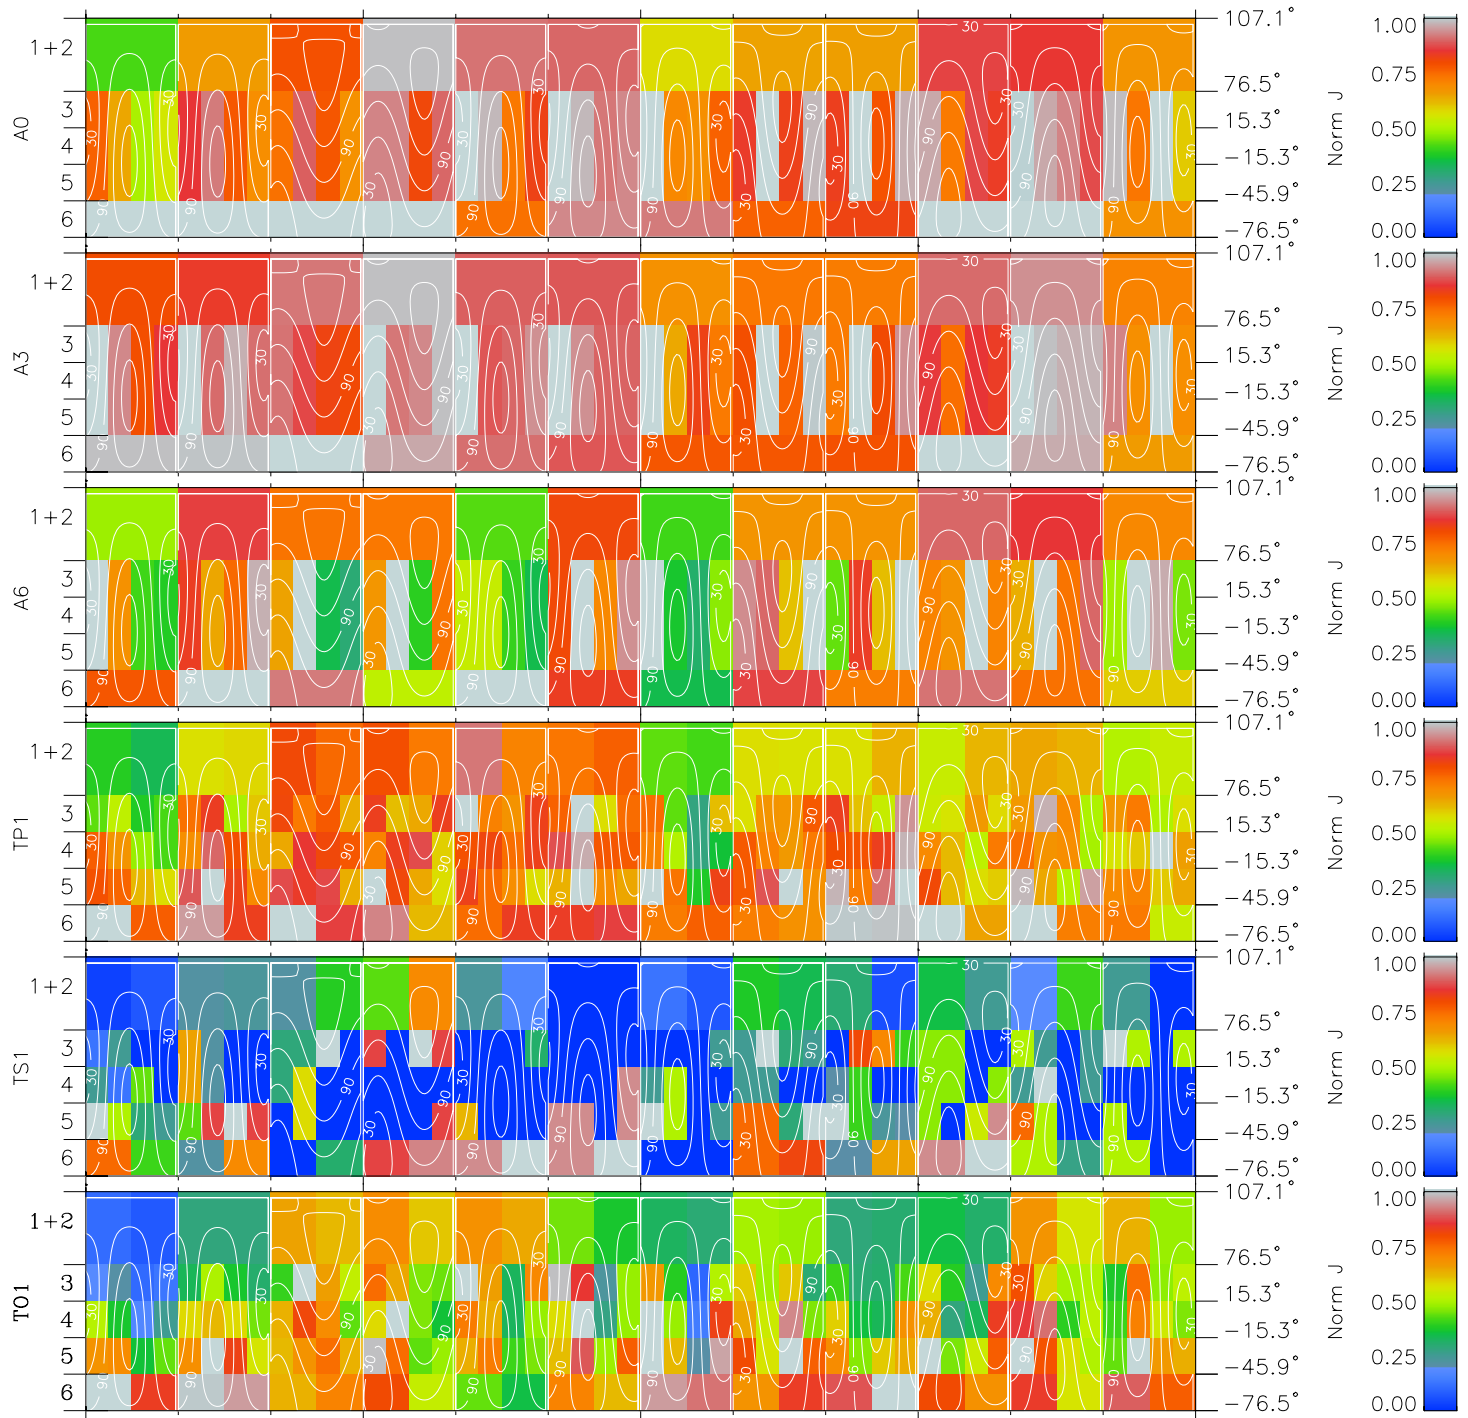

Galileo EPD Real Time All-Sky Anisotropies 00349

Software Version: RTSKY_NORM V 1.20
 Data Production: 18-05-01
 Plot Production: Mon Sep 17 18:51:52 2001
 Color File: wondr3
 Geofactor File: 1.1

00:00:00 2000-349	349-06	349-12	349-18	00:00:00 2000-350	X JSE(R _j)	Y JSE(R _j)	Z JSE(R _j)
+ -46.68 108.29 2.80	+ -46.53 107.01 2.79	+ -46.39 105.73 2.78	+ -46.24 104.43 2.77	+ -46.08 103.13 2.76			

- ◇ = Jupiter look direction
- = Corotation look direction