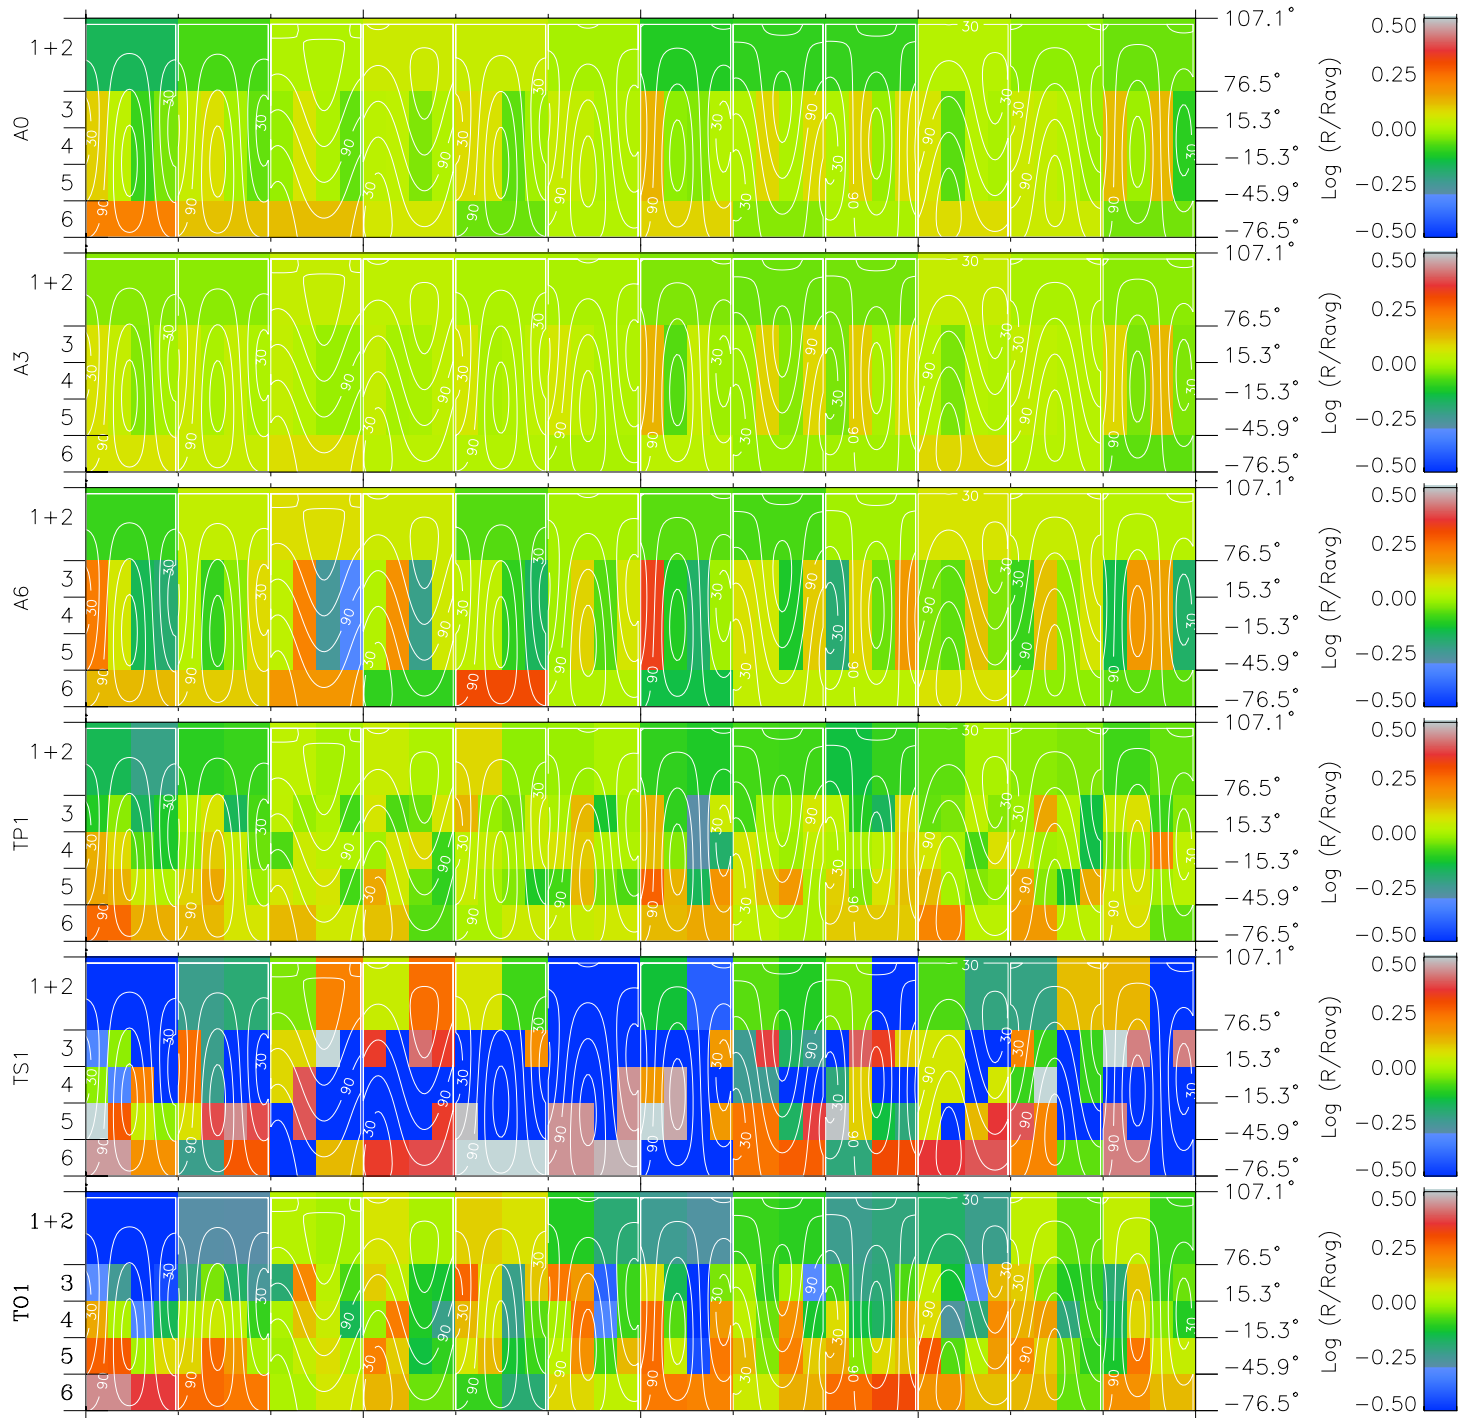

# Galileo EPD Real Time All-Sky Anisotropies 00349

Software Version: RTSKY\_MEAN V 1.20  
 Data Production: 18-05-01  
 Plot Production: Mon Sep 17 18:51:23 2001  
 Color File: wondr3  
 Geofactor File: 1.1

00:00:00 2000-349	349-06	349-12	349-18	00:00:00 2000-350	X JSE(R <sub>j</sub> )
+ -46.68 108.29 2.80	+ -46.53 107.01 2.79	+ -46.39 105.73 2.78	+ -46.24 104.43 2.77	+ -46.08 103.13 2.76	Y JSE(R <sub>j</sub> )
					Z JSE(R <sub>j</sub> )

- ◇ = Jupiter look direction
- = Corotation look direction