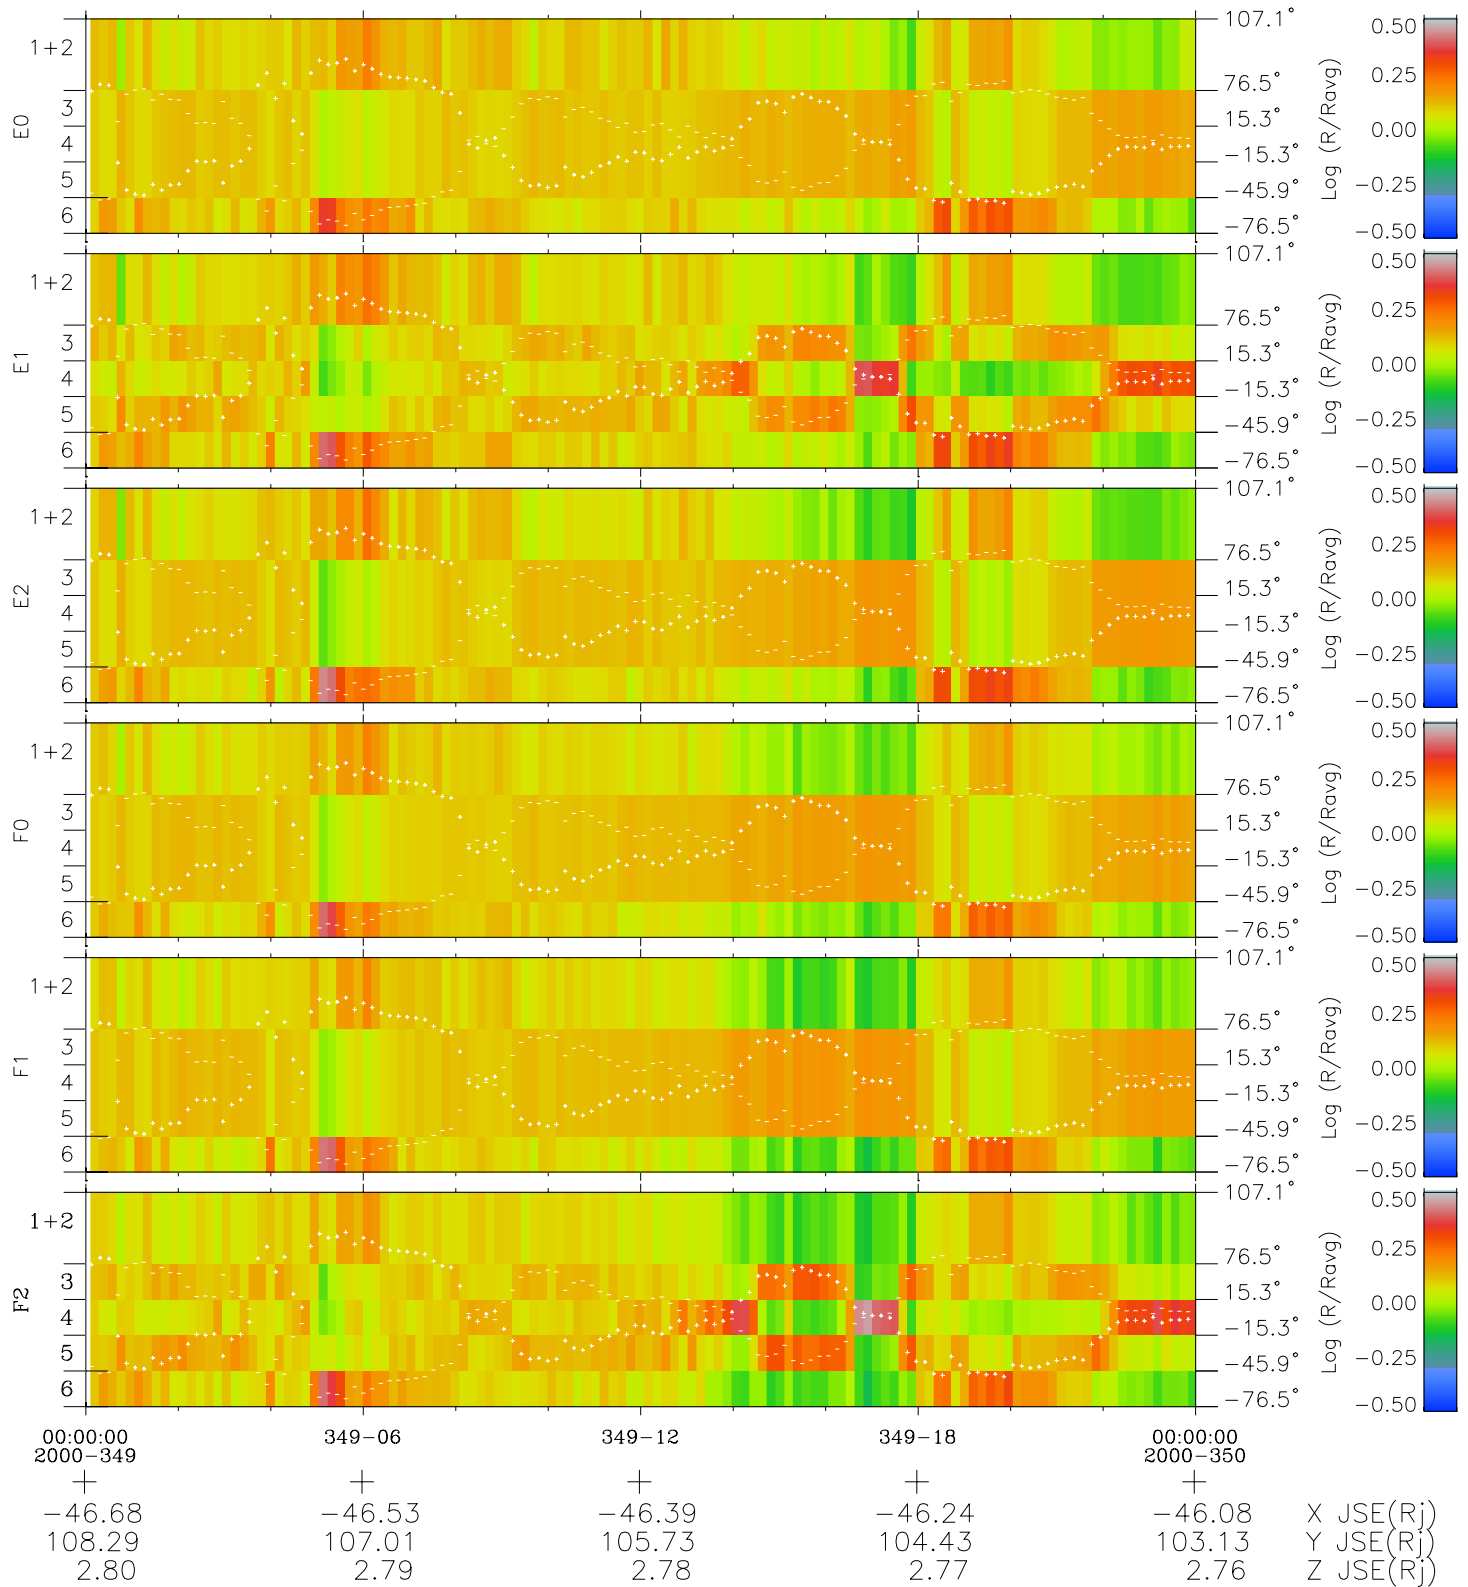

# Galileo EPD Real Elevation Anisotropies 00349

Software Version: RTELEV\_MEAN V 1.20  
 Data Production: 18-05-01  
 Plot Production: Mon Sep 17 18:52:10 2001  
 Color File: wondr3  
 Geofactor File: 1.1

- ◇ = Jupiter look direction
- = Corotation look direction