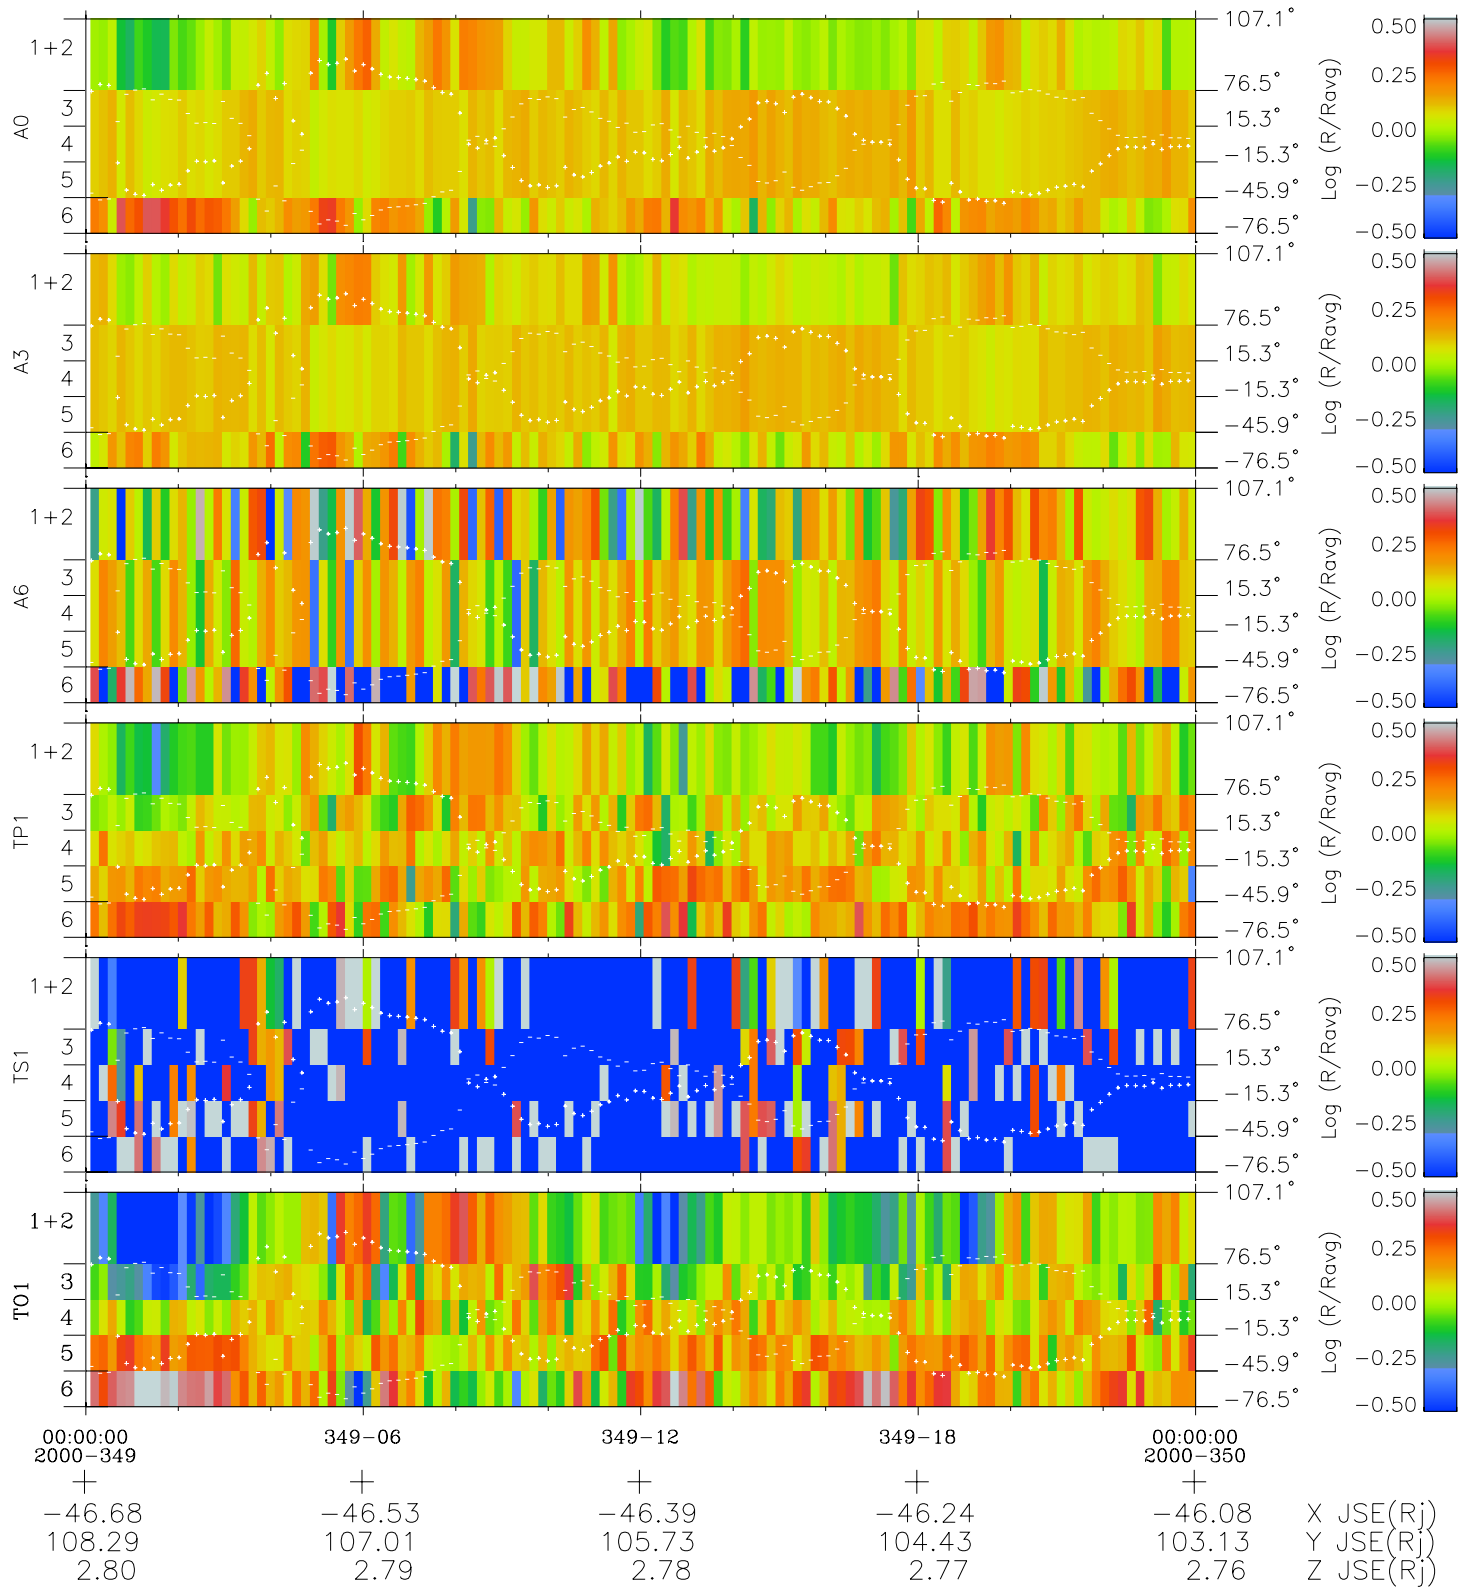

Galileo EPD Real Elevation Anisotropies 00349

Software Version: RTELEV_MEAN V 1.20
 Data Production: 18-05-01
 Plot Production: Mon Sep 17 18:52:05 2001
 Color File: wondr3
 Geofactor File: 1.1

- ◇ = Jupiter look direction
- = Corotation look direction