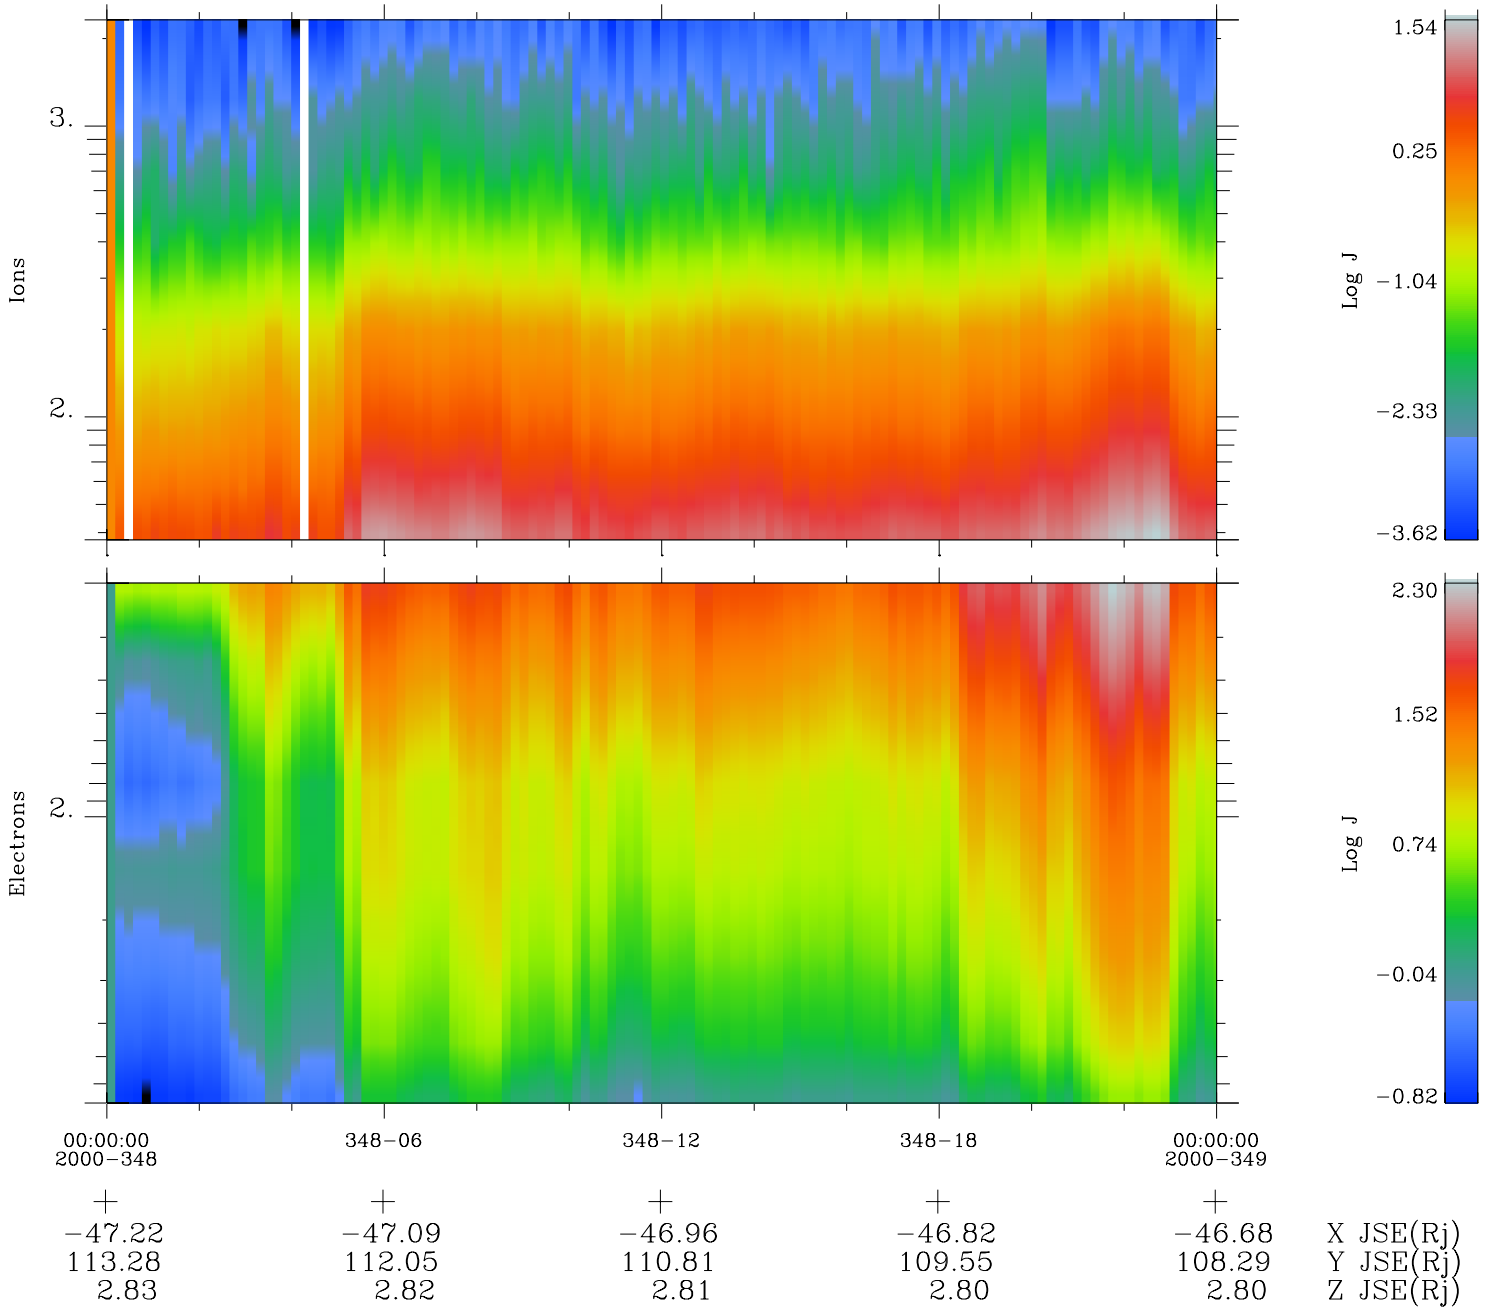

Galileo EPD Real Time Omni Spectrum 00348

Software Version: RTSPEC_OMNI V 1.20
 Data Production: 18-05-01
 Plot Production: Mon Sep 17 18:43:13 2001
 Color File: wondr3
 Geofactor File: 1.1

◇ = Jupiter look direction
 □ = Corotation look direction