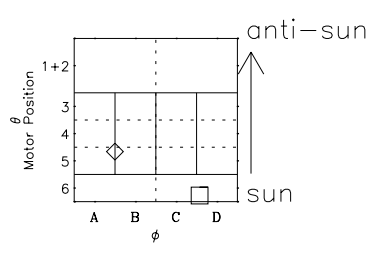

Galileo EPD Real Time Omni Spectrum 00348

Software Version: RTSPEC_OMNI V 1.20
 Data Production: 18-05-01
 Plot Production: Mon Sep 17 18:43:13 2001
 Color File: wondr3
 Geofactor File: 1.1

◇ = Jupiter look direction
 □ = Corotation look direction