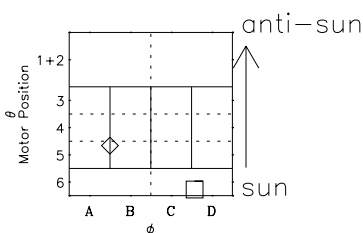

Galileo EPD Real-Time Six-Sector 00348

Software Version: RTLINE_R6 V 1.20
Data Production: 18-05-01
Plot Production: Mon Sep 17 18:45:14 2001

◇ = Jupiter look direction
□ = Corotation look direction