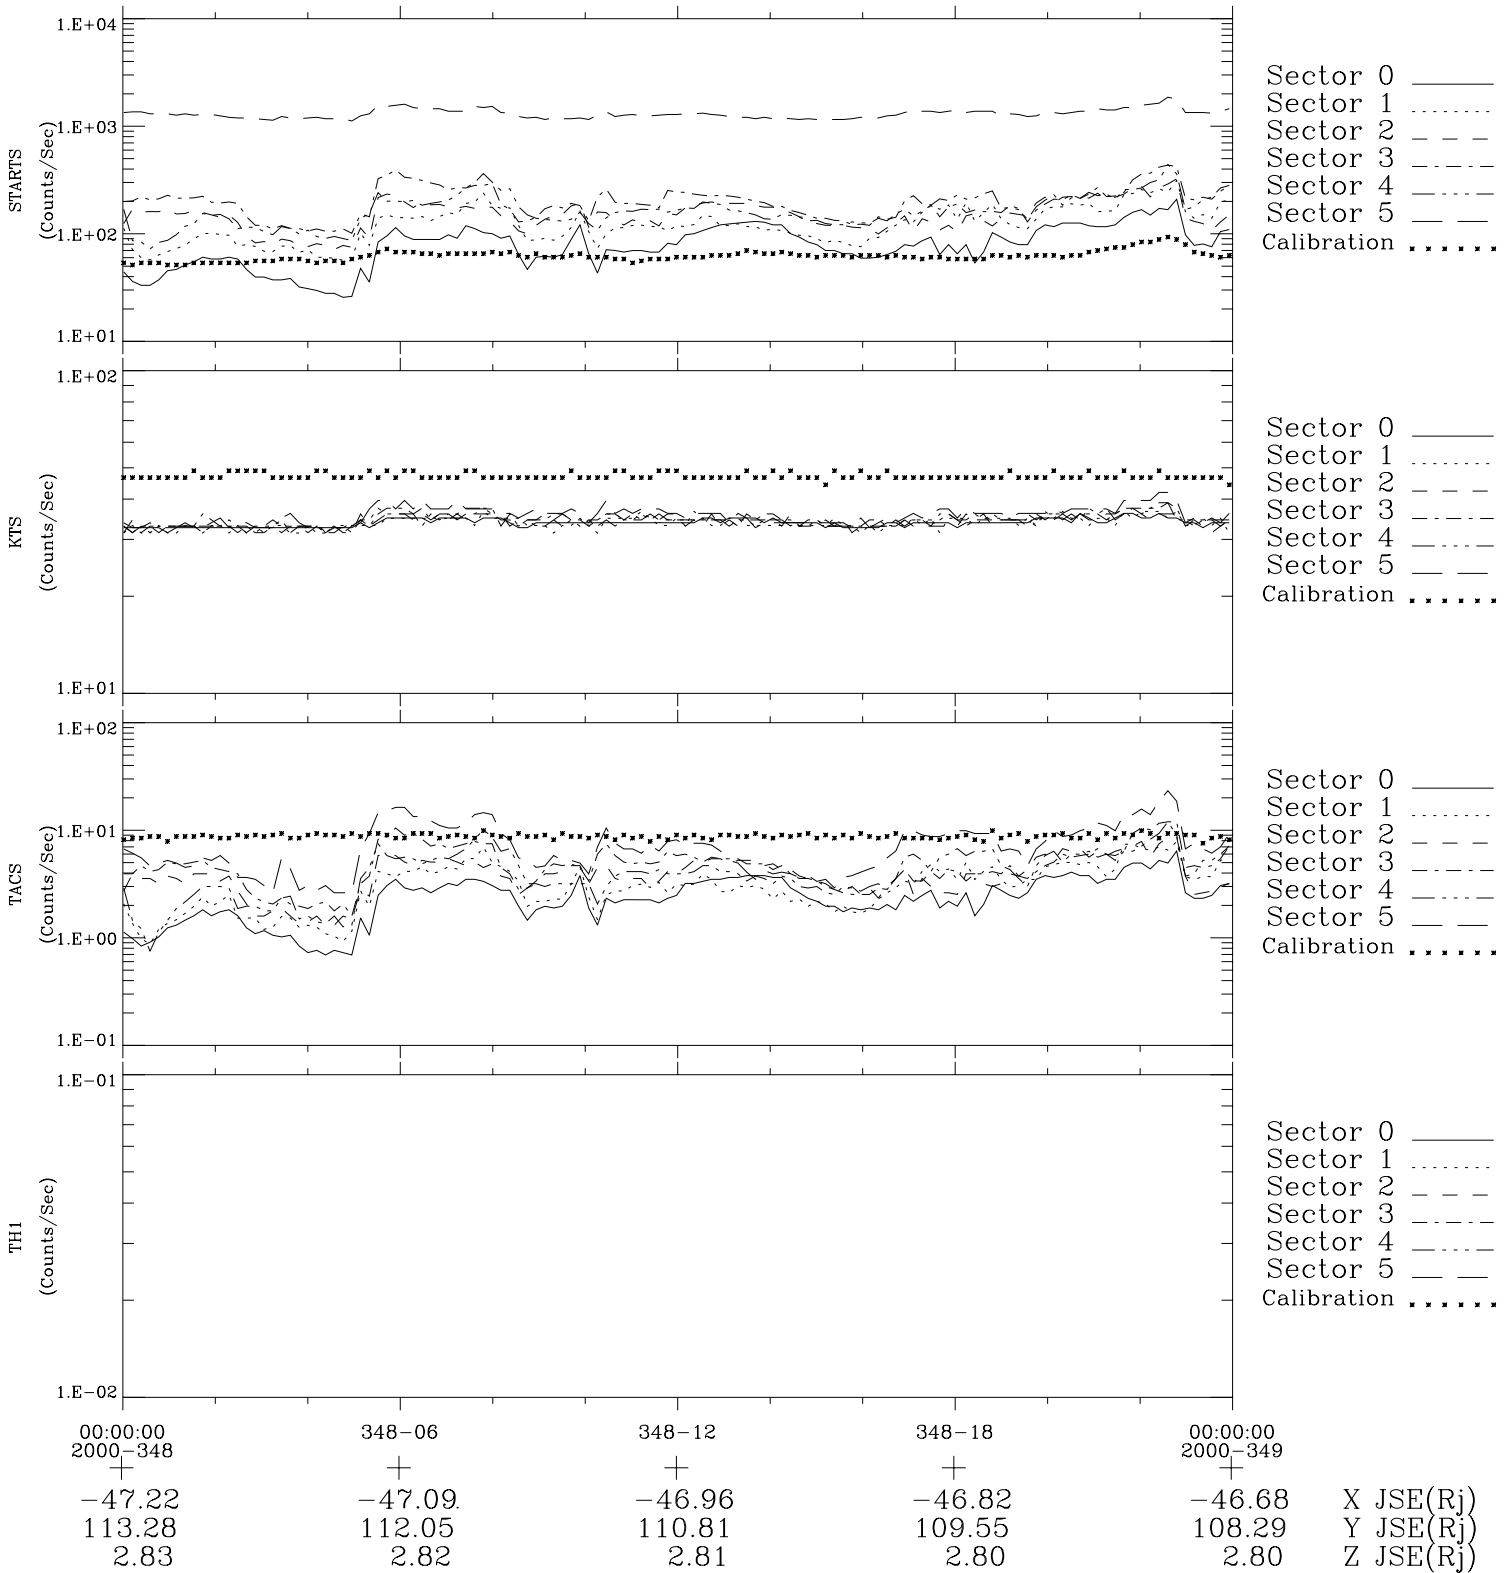

Galileo EPD Real-Time Six-Sector 00348

Software Version: RTLINE_R6 V 1.20
Data Production: 18-05-01
Plot Production: Mon Sep 17 18:45:14 2001

◇ = Jupiter look direction
□ = Corotation look direction